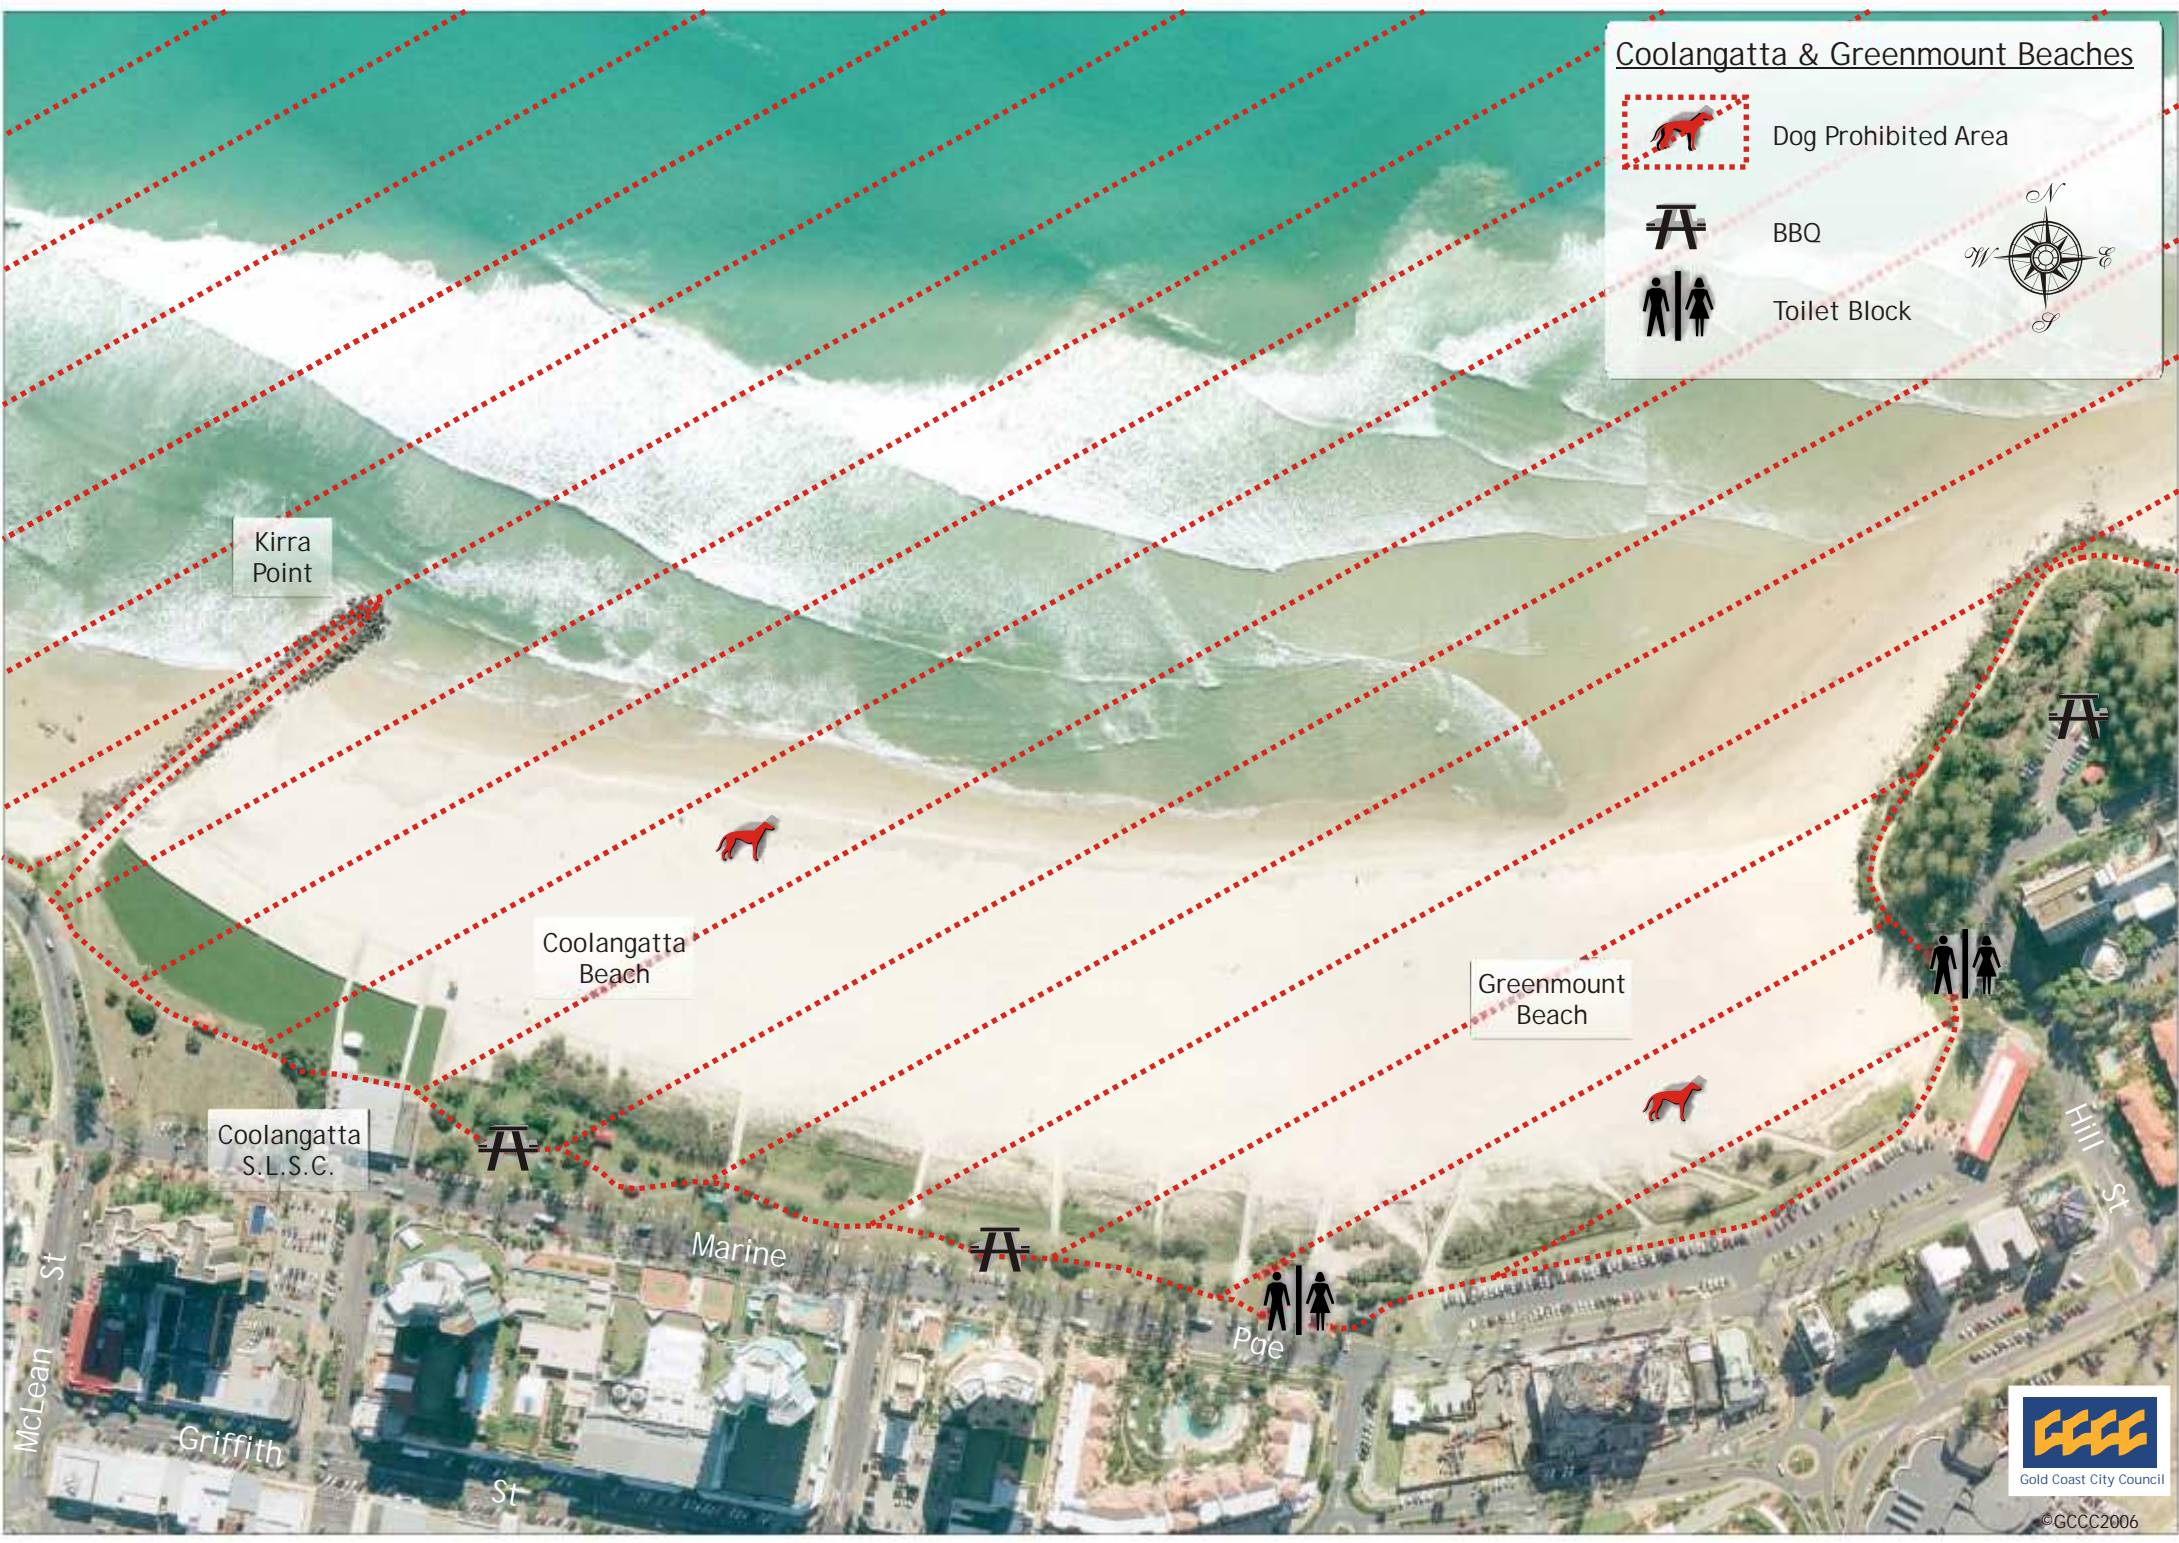

Coolangatta & Greenmount Beaches

 Dog Prohibited Area

 BBQ

 Toilet Block

Kirra Point

Coolangatta Beach

Greenmount Beach

Coolangatta S.L.S.C.

Marine

Page

Hill St

McLean St

Griffith St

St

©GCCC2006