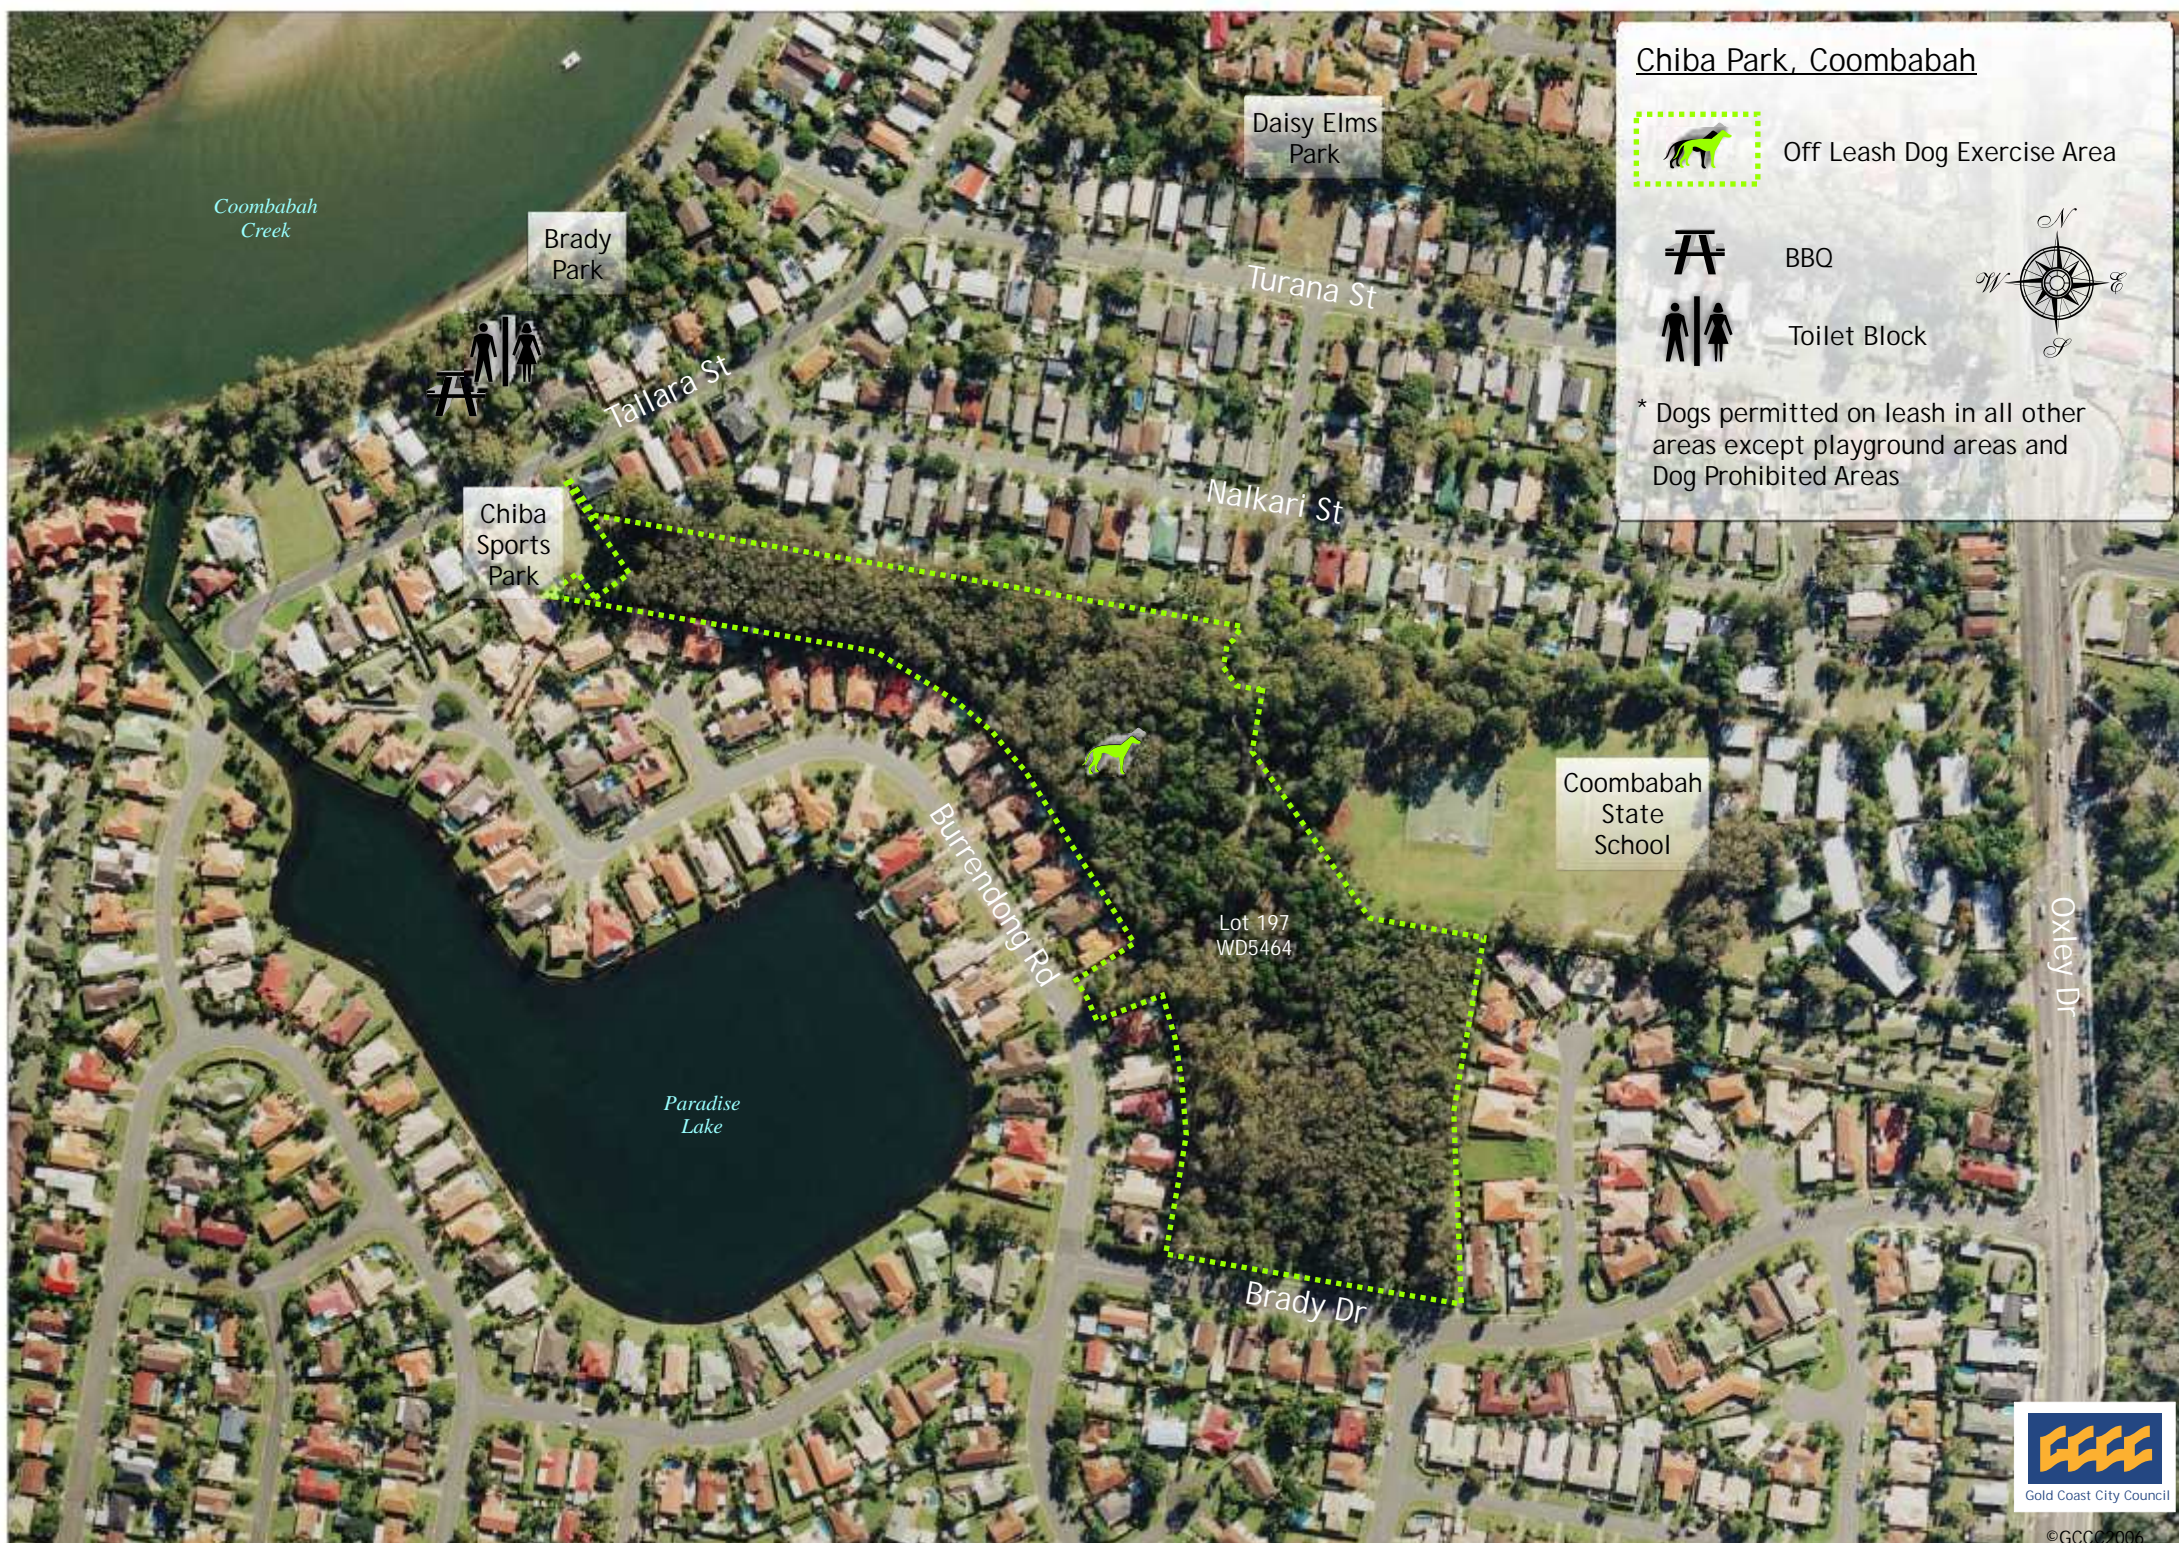

Chiba Park, Coombabah

Off Leash Dog Exercise Area

BBQ

Toilet Block

* Dogs permitted on leash in all other areas except playground areas and Dog Prohibited Areas

Coombabah Creek

Brady Park

Daisy Elms Park

Turana St

Tallara St

Chiba Sports Park

Nalkari St

Coombabah State School

Burrendong Rd

Lot 197
WD5464

Oxley Dr

Paradise Lake

Brady Dr

Gold Coast City Council

©GCCC2006