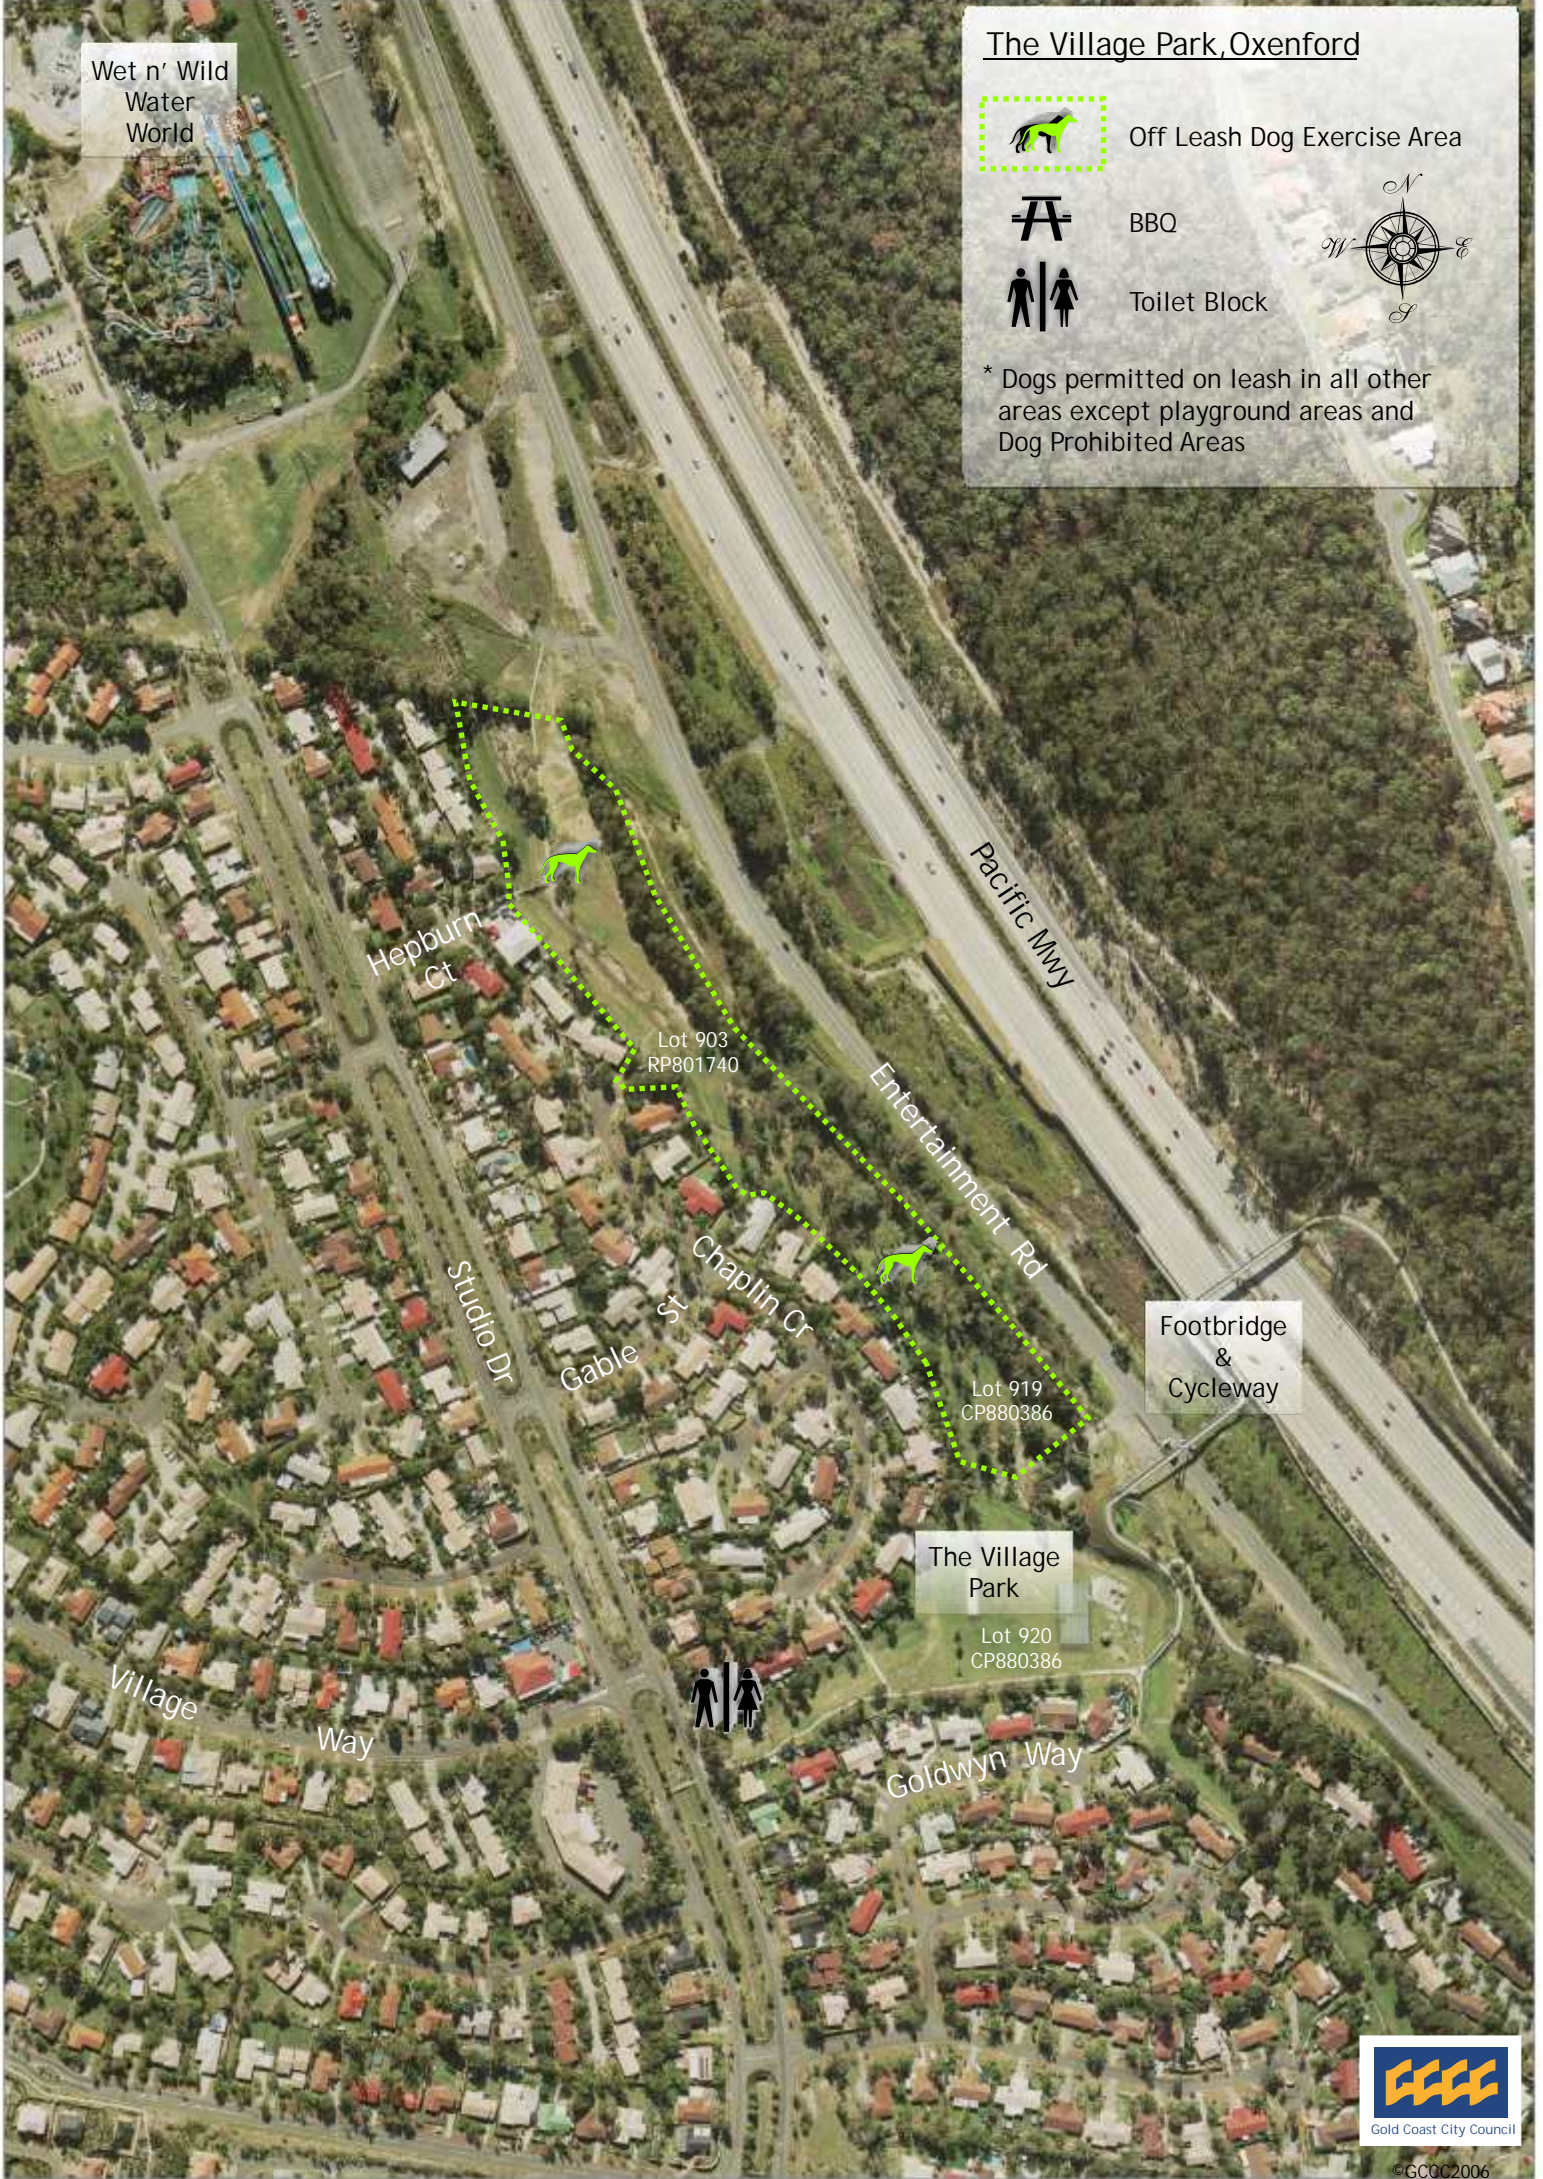

Wet n' Wild
Water
World

The Village Park, Oxenford

Off Leash Dog Exercise Area

BBQ

Toilet Block

* Dogs permitted on leash in all other areas except playground areas and Dog Prohibited Areas

Hepburn Ct

Lot 903
RP801740

Pacific Mwy

Entertainment Rd

Footbridge
&
Cycleway

Lot 919
CP880386

The Village
Park

Lot 920
CP880386

Goldwyn Way

Studio Dr

Chaplin Cr
Gable

Village
Way