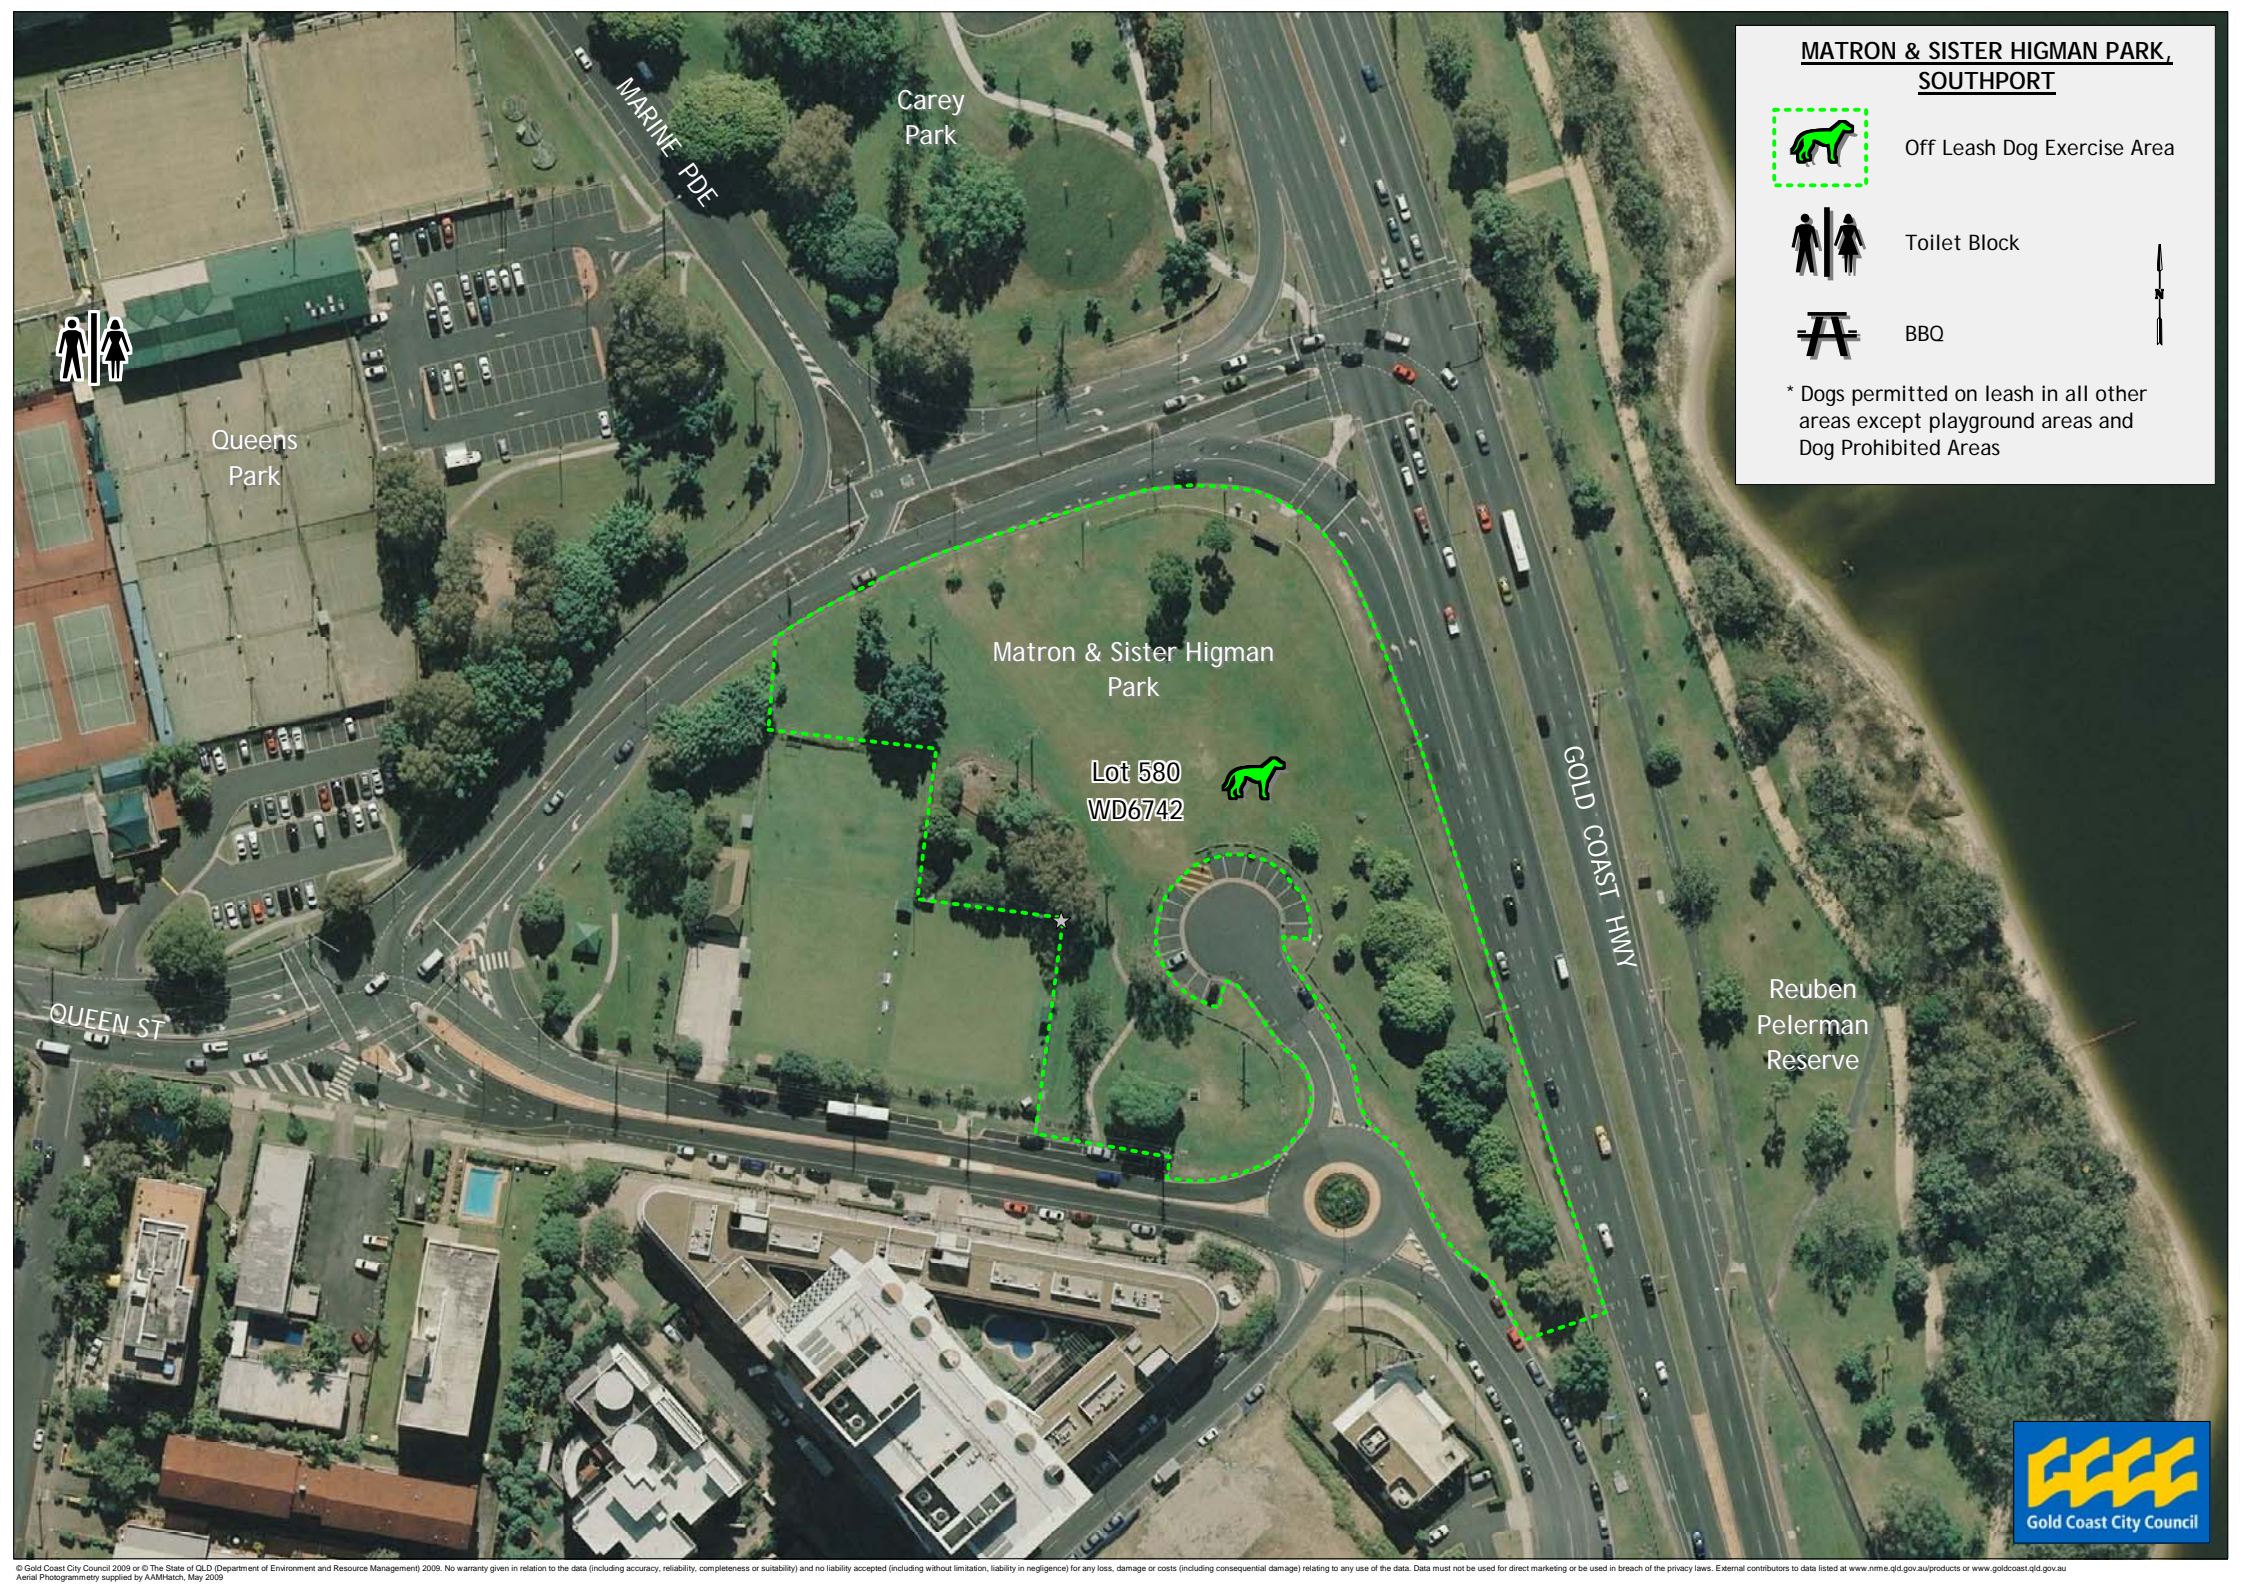

**MATRON & SISTER HIGMAN PARK,  
SOUTHPORT**

Off Leash Dog Exercise Area

Toilet Block

BBQ

\* Dogs permitted on leash in all other areas except playground areas and Dog Prohibited Areas

Queens Park

Carey Park

Matron & Sister Higman Park

Lot 580  
WD6742

GOLD COAST HWY

Reuben  
Pelerman  
Reserve

QUEEN ST

MARINE PDE