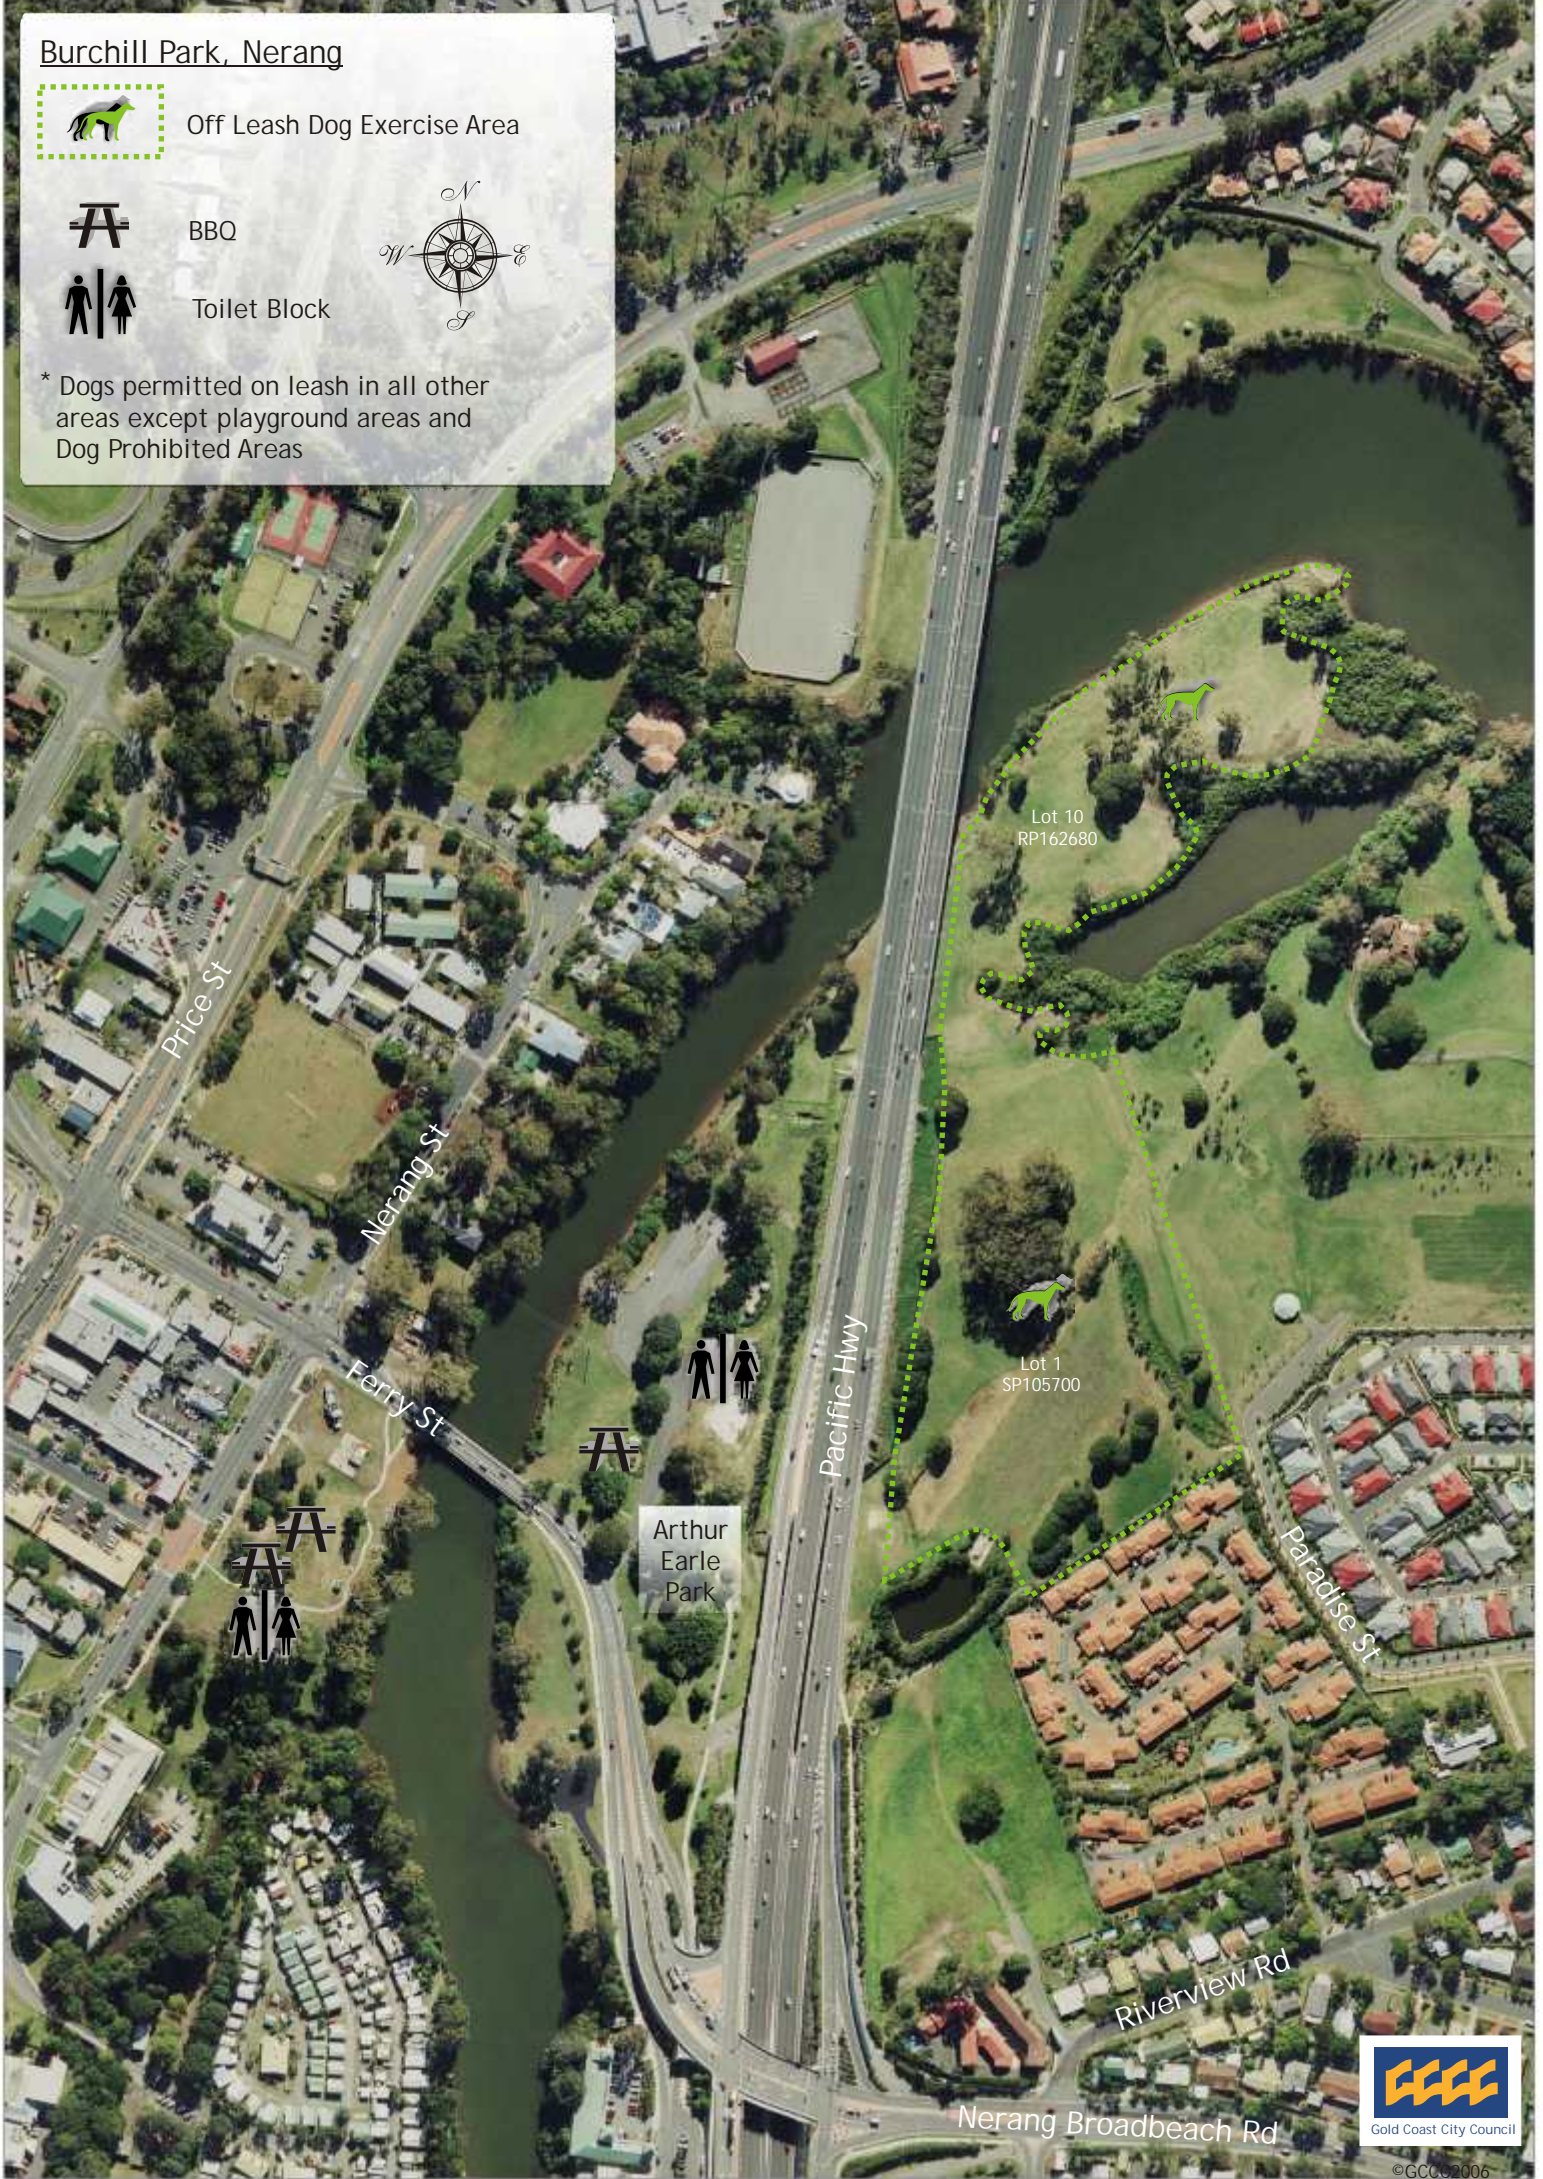

# Burchill Park, Nerang

 Off Leash Dog Exercise Area

 BBQ

 Toilet Block

\* Dogs permitted on leash in all other areas except playground areas and Dog Prohibited Areas

Lot 10  
RP162680

Lot 1  
SP105700

Arthur  
Earle  
Park