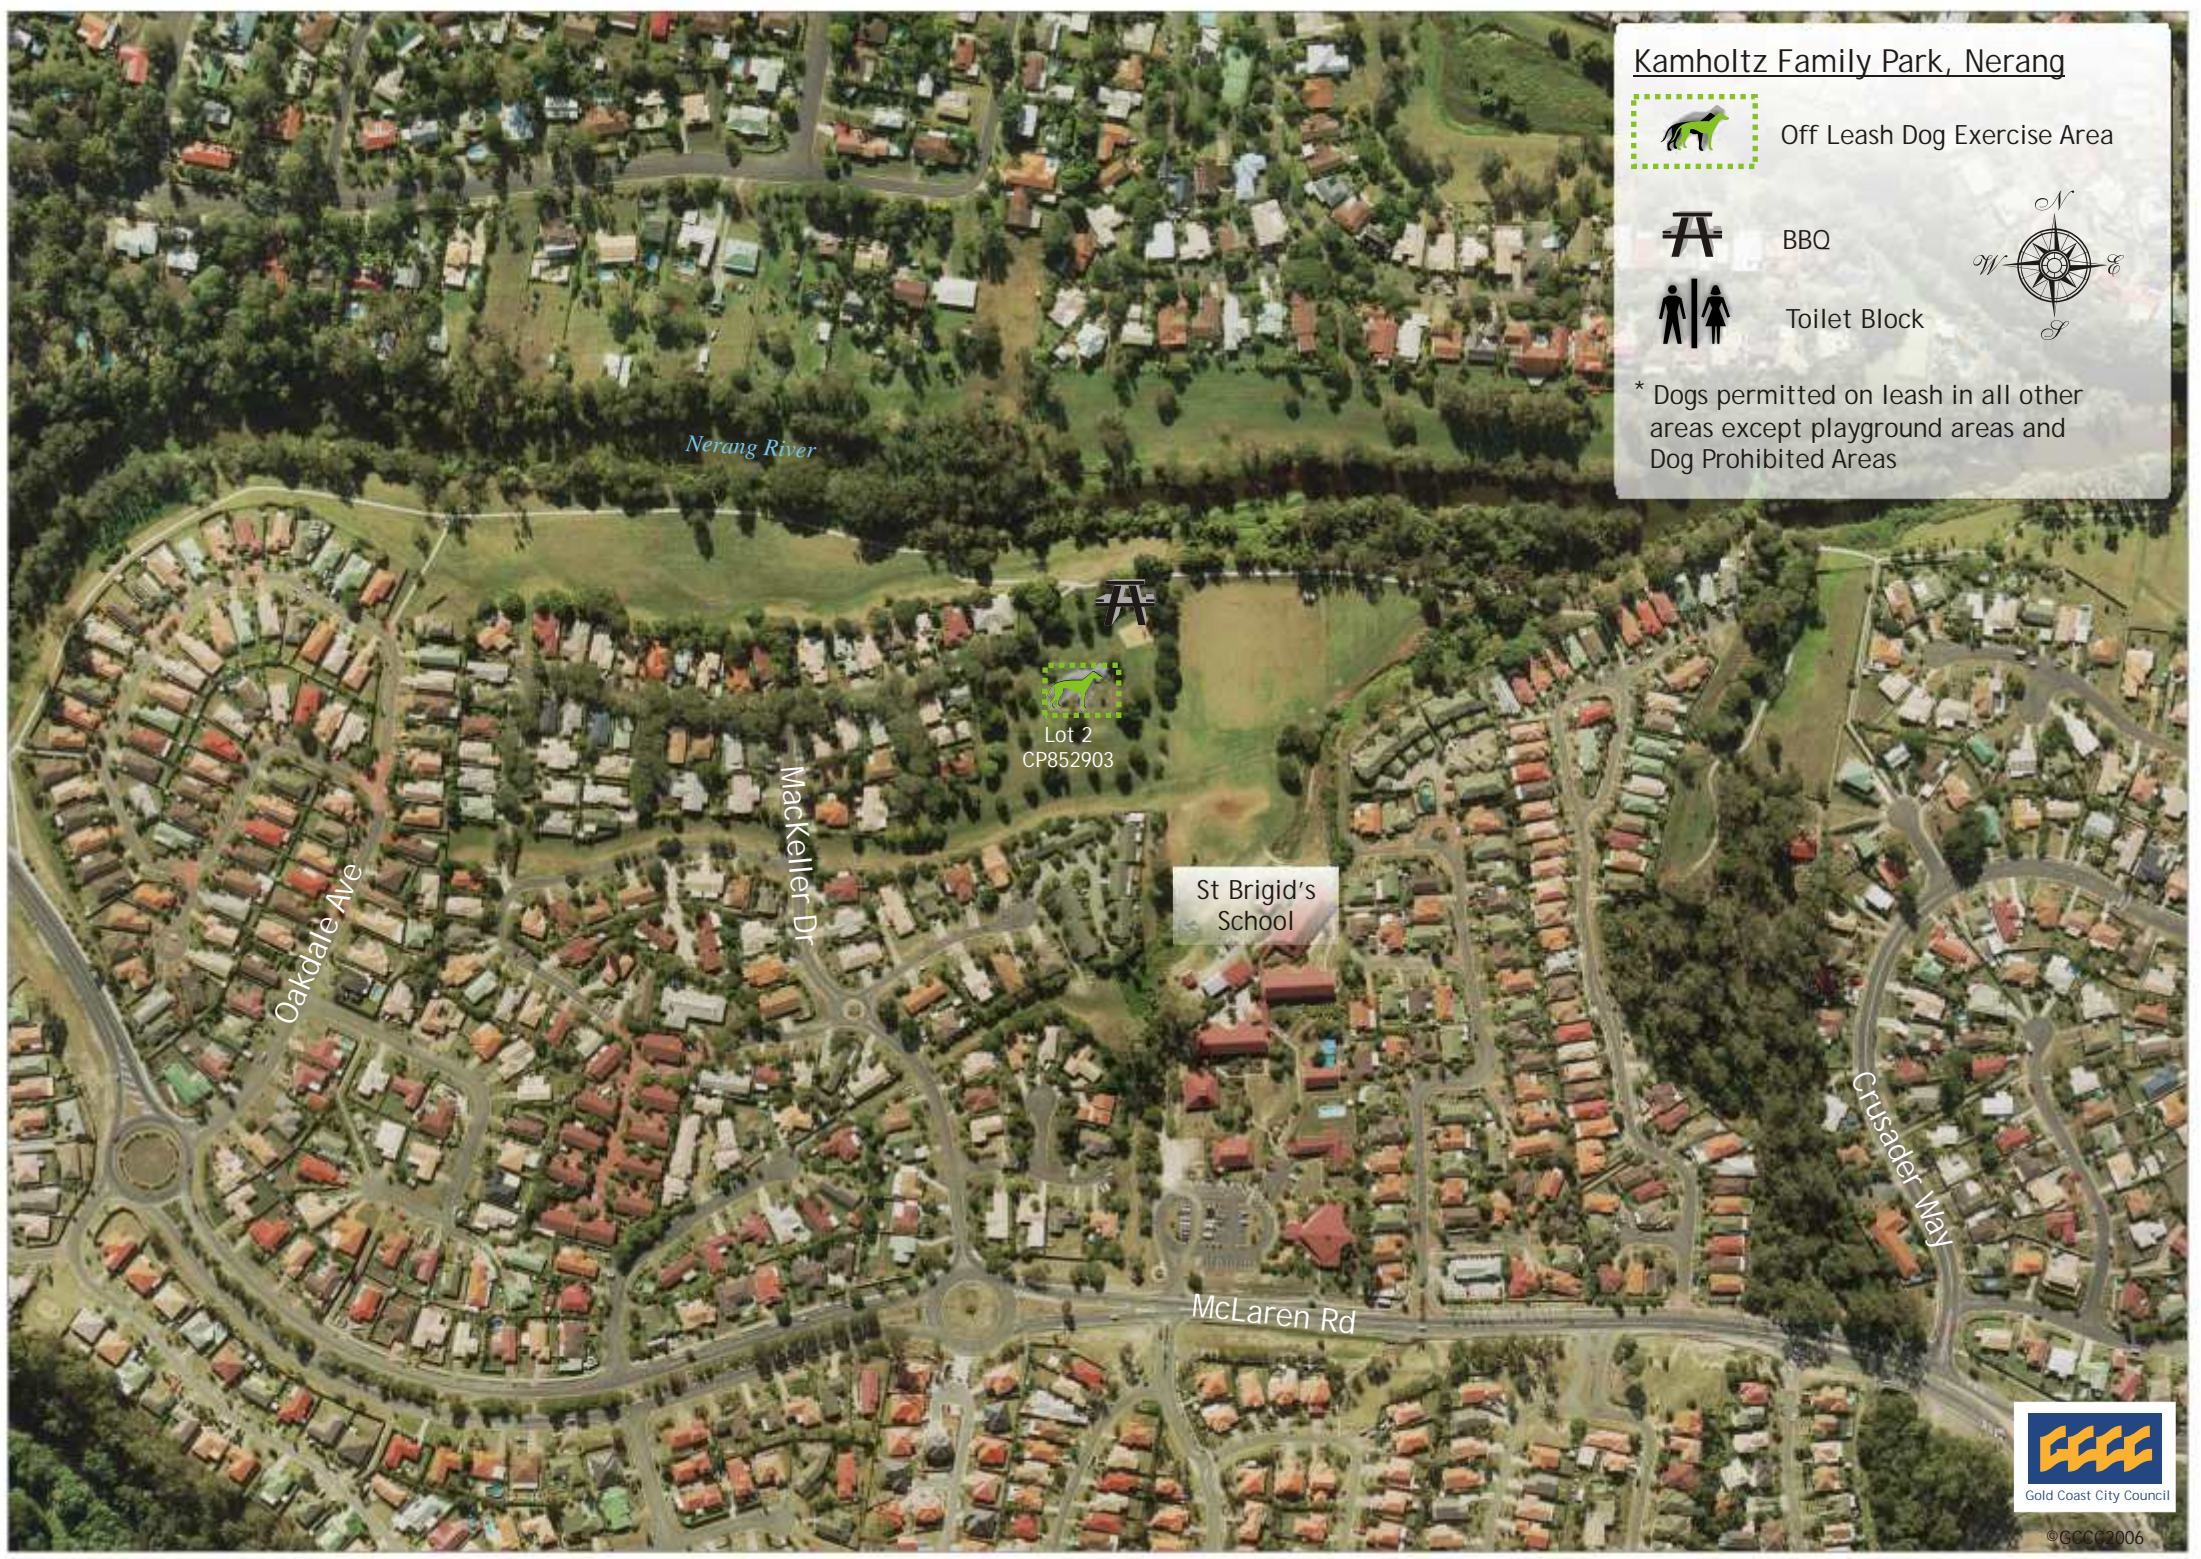

# Kamholtz Family Park, Nerang

Off Leash Dog Exercise Area

BBQ

Toilet Block

\* Dogs permitted on leash in all other areas except playground areas and Dog Prohibited Areas

Nerang River

Oakdale Ave

Mackerell Dr

St Brigid's School

McLaren Rd

Crusader Way

Lot 2  
CP852903

©GCCC2006