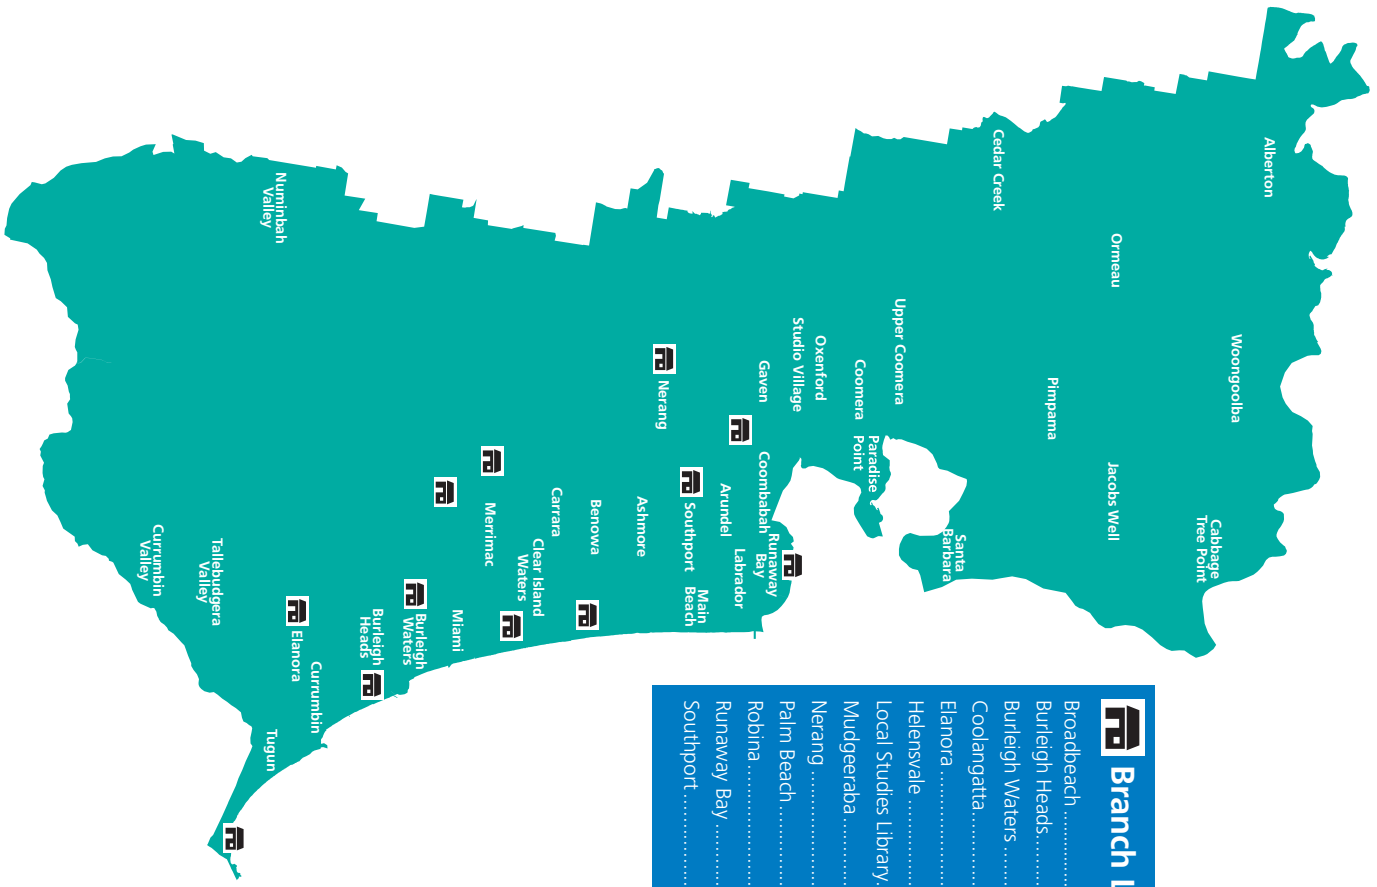

# Branch and mobile library locations

Branch Libraries	
Broadbeach	5581 1555
Burlleigh Heads	5581 7230
Burlleigh Waters	5581 1700
Coolangatta	5581 7240
Elanora	5581 1671
Helensvale	5581 1652
Local Studies Library	5581 7217
Mudgeeraba	5581 1684
Nerang	5581 7180
Palm Beach	5581 7250
Robina	5581 1600
Runaway Bay	5581 7220
Southport	5581 7201

## mobilelibrarytwo

Tue	<b>Nerang</b>	Earle Haven, Lawrence Dr	10am – 11.30am
	<b>Miami</b>	Miami Retirement Village, off Bardon Ave	noon – 1pm
	<b>Ashmore</b>	Silver Bridle, Gidgee Ct	2.30pm – 4pm
Wed	<b>Runaway Bay</b>	Runaway Bay Village, Bayview St	11am – noon
	<b>Runaway Bay</b>	Paradise Lakes Resort, Oxley Dr	1pm – 2.15pm
	<b>Coomababah</b>	Grassey Park, Hansford Rd	2.45pm – 3.45pm
Thu	<b>Labrador</b>	Ahern St	11am – noon
	<b>Paradise Point</b>	Cnr Esplanade Ave & Falkinder Ave	1pm – 2pm
	<b>Biggera Waters</b>	Harbourside Residential Resort, Treasure Island Dr	2.30pm – 3.30pm
Fri	<b>Southport</b>	Abri, Bauer St	11am – noon
	<b>Main Beach</b>	Cnr Tedder Ave & Montgomery Ave	1pm – 2pm
	<b>Benowa</b>	St Kevins Ave	2.30pm – 4pm