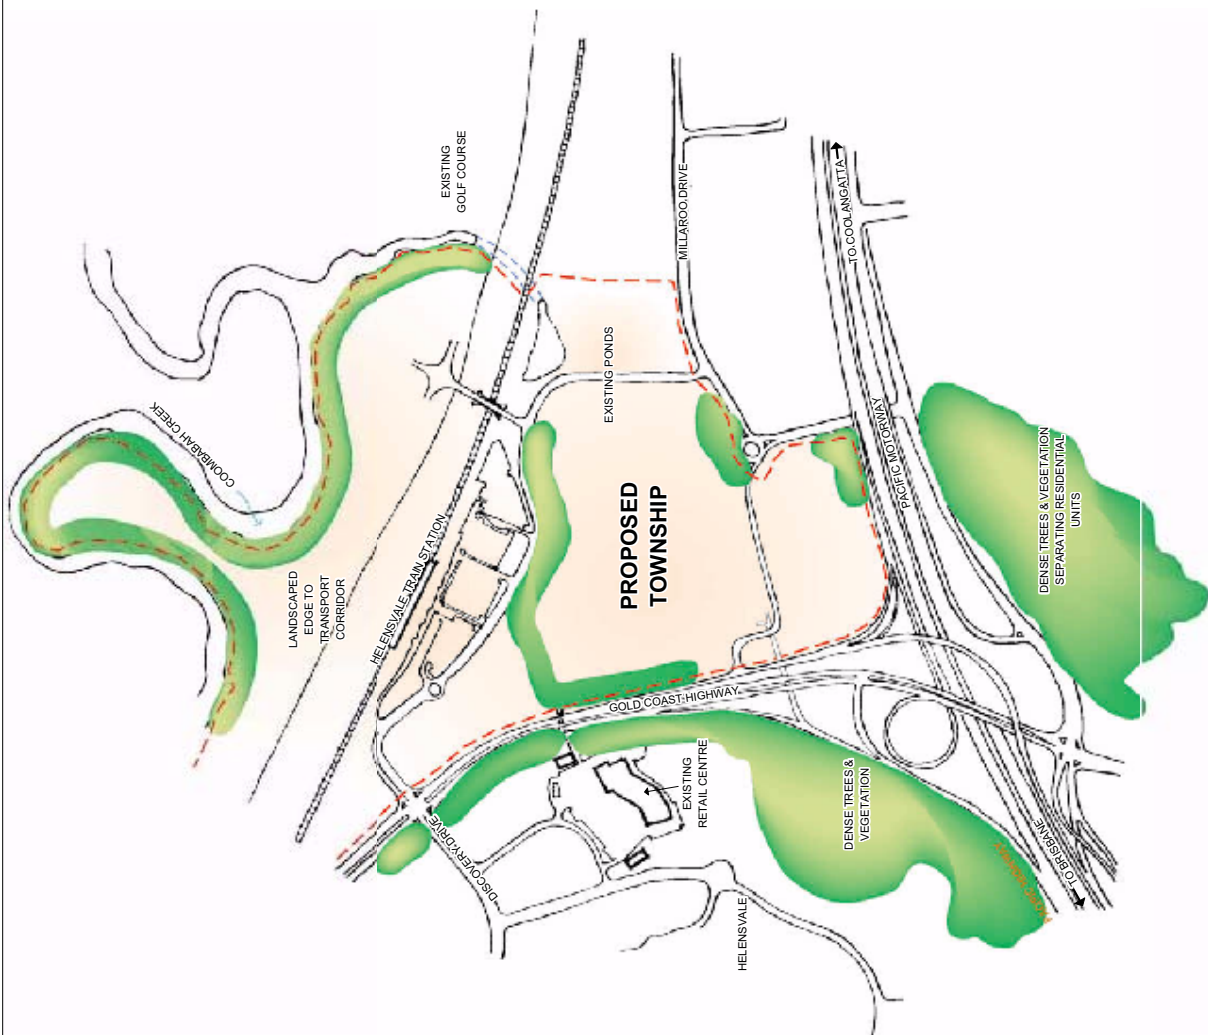

Helensvale Town Centre Local Area Plan - LAP Map 15.13 - Concept Plan - Open Space Linkages

Ver. 1.1 Jan 2007

NOT TO SCALE

© Gold Coast City Council 2004
 Based on Cadastral Data provided with the permission of the Department of Natural Resources, Mines and Energy (current as at August 2004).
 While every care is taken to ensure the accuracy of this data, the Gold Coast City Council does not accept any liability for any particular purpose and disclaims all responsibility and all liability (including without limitation, liability in negligence) for all expenses, losses, damages (including indirect or consequential damage) and costs which you might incur as a result of the data being inaccurate or incomplete in any way and for any reason.