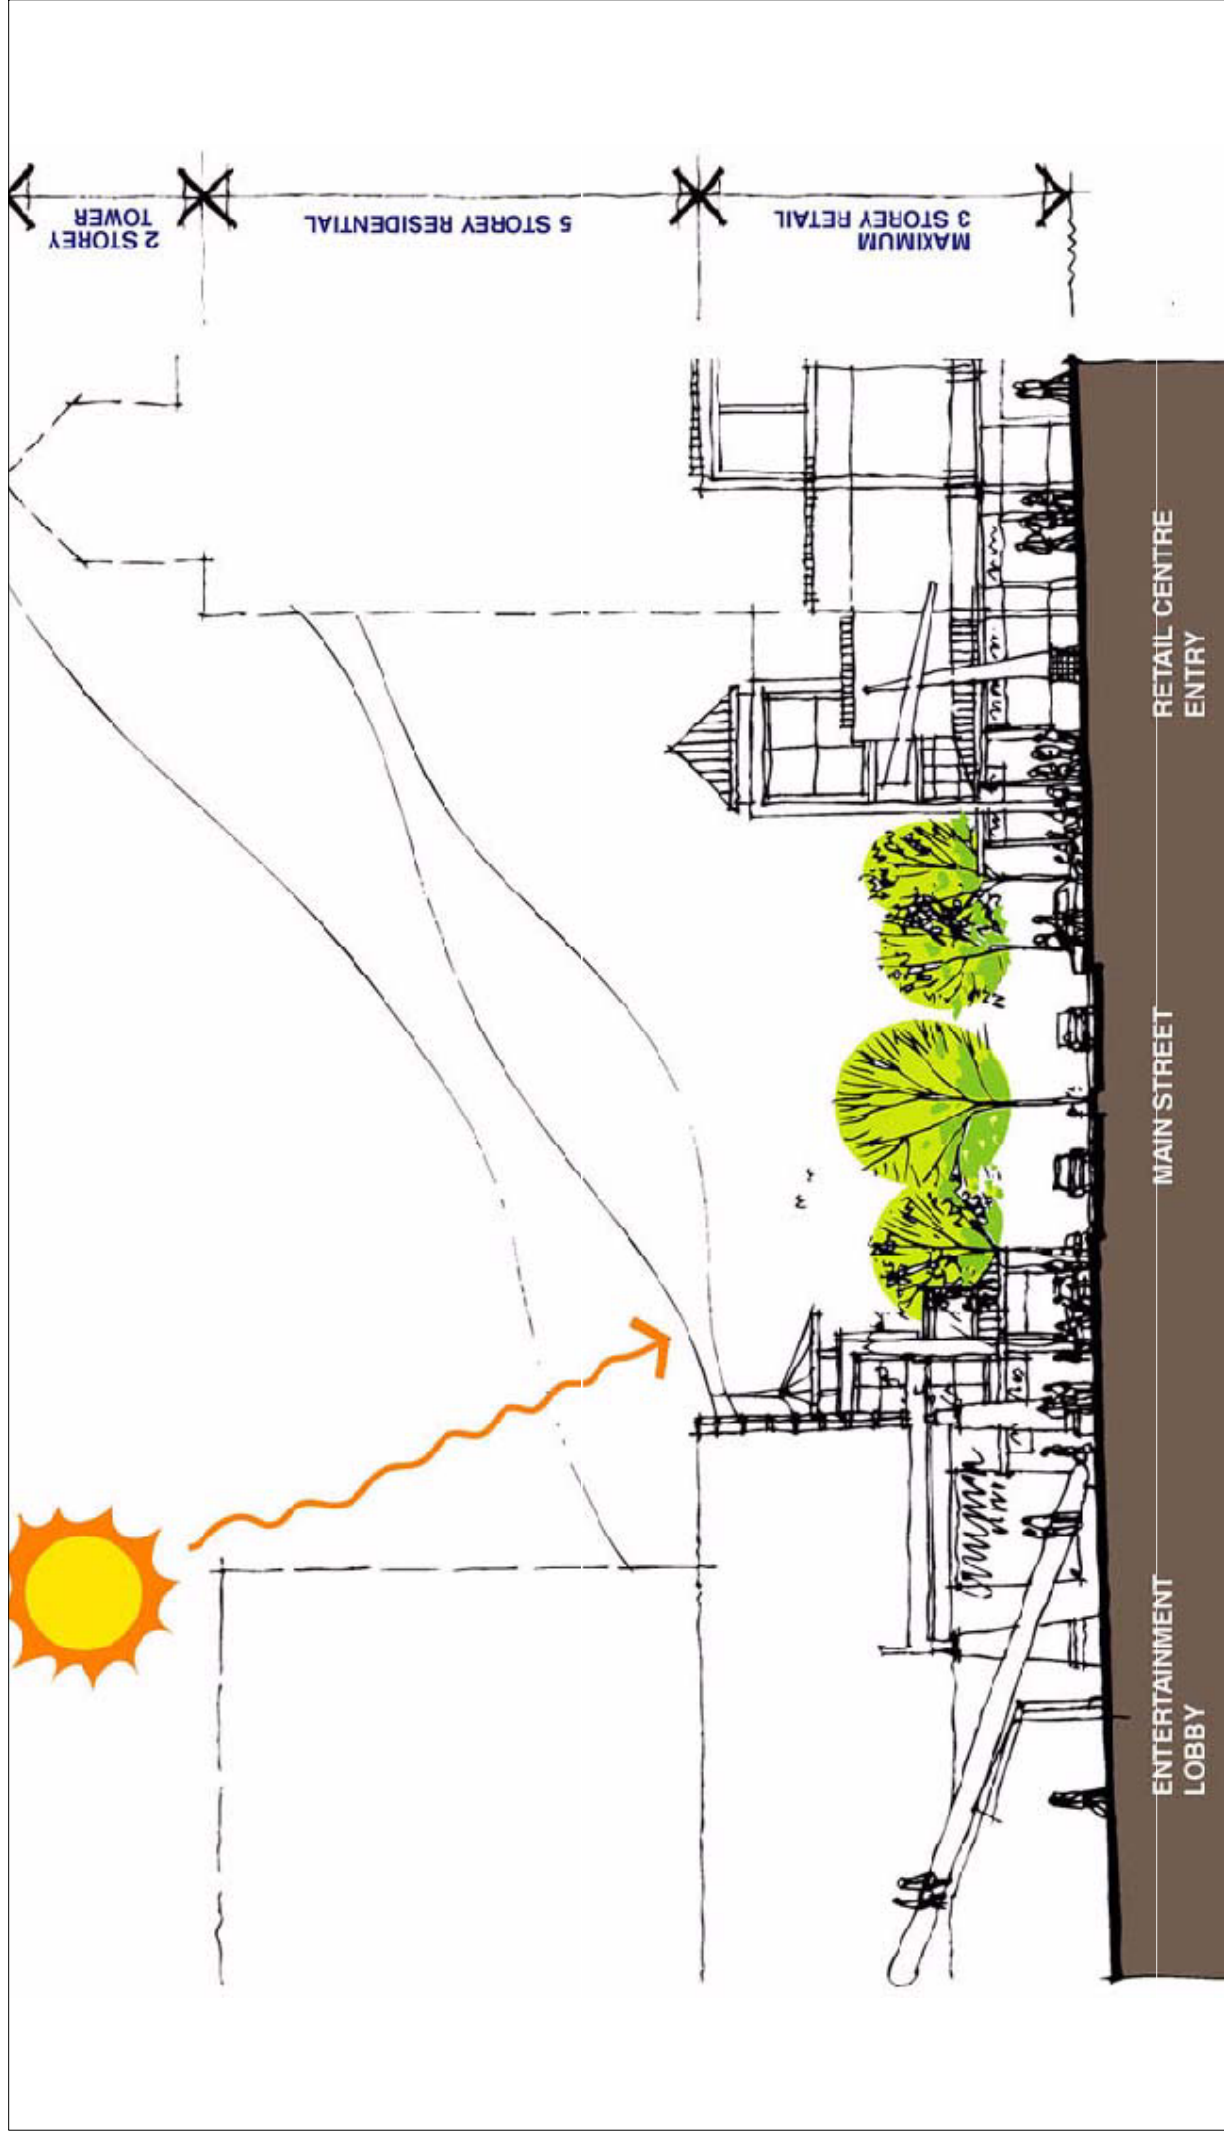

Helensvale Town Centre Local Area Plan - LAP Figure 15.1 - Main Street Boulevard Cross Section

Ver. 1.1 Jan 2007

Not to Scale