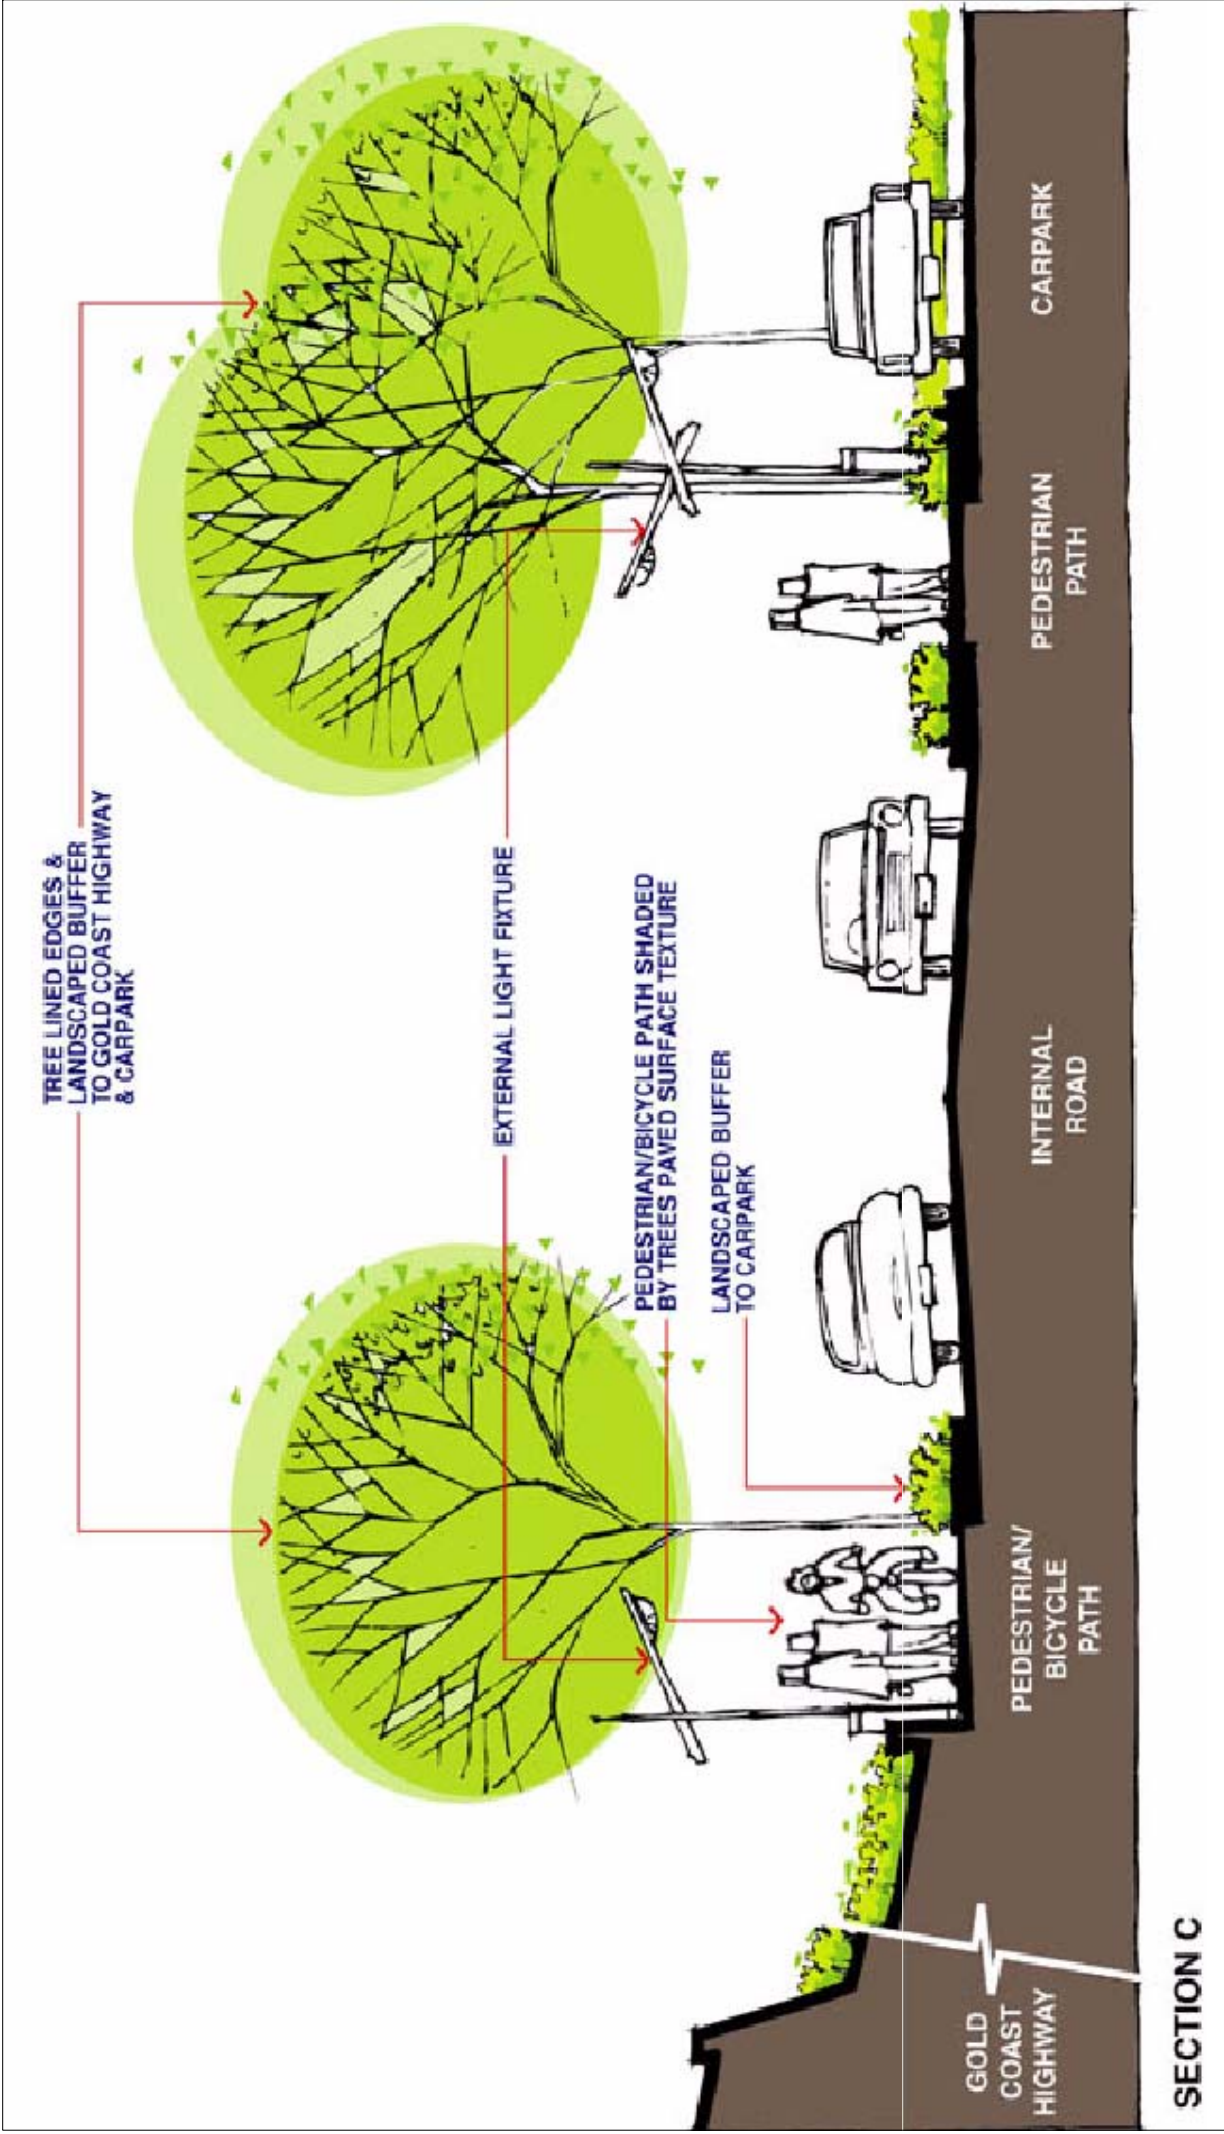

Helensvale Town Centre Local Area Plan - LAP Figure 15.5 - Section C - Streetscape Illustrations

Ver. 1.1 Jan 2007

Not to Scale