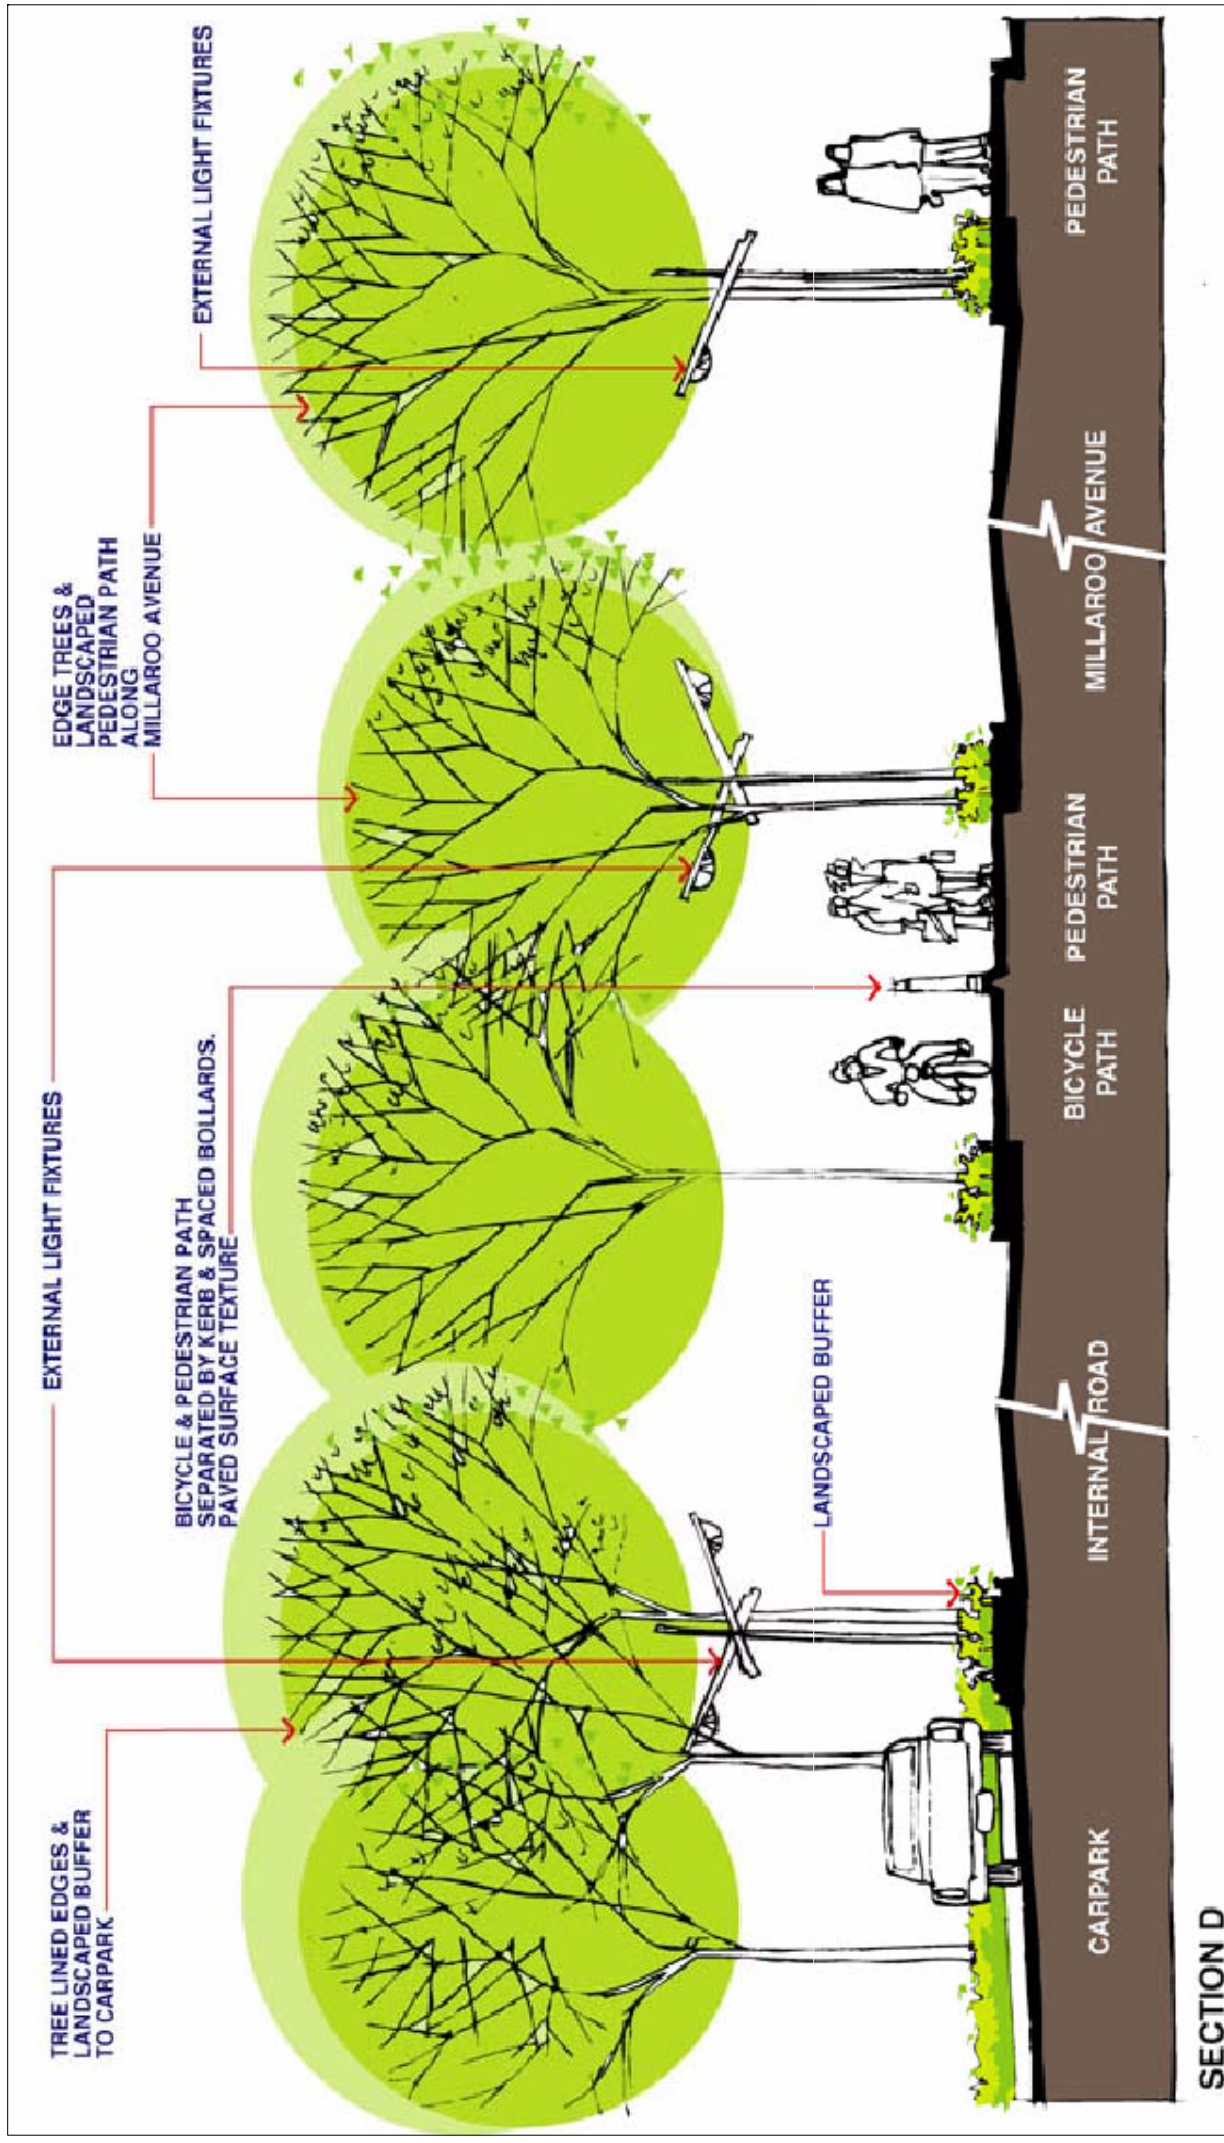

Helensvale Town Centre Local Area Plan - LAP Figure 15.6 - Section D - Streetscape Illustrations

Ver. 1.1 Jan 2007

Not to Scale

© Gold Coast City Council 2004
 While every care is taken to ensure the accuracy of this data, the Gold Coast City Council makes no representations or warranties about its accuracy, reliability, completeness or suitability for any particular purpose and disclaims all responsibility and all liability (including without limitation, liability in negligence) for all expenses, losses, damages (including indirect or consequential damage) and costs which you might incur as a result of the data being inaccurate or incomplete in any way and for any reason.