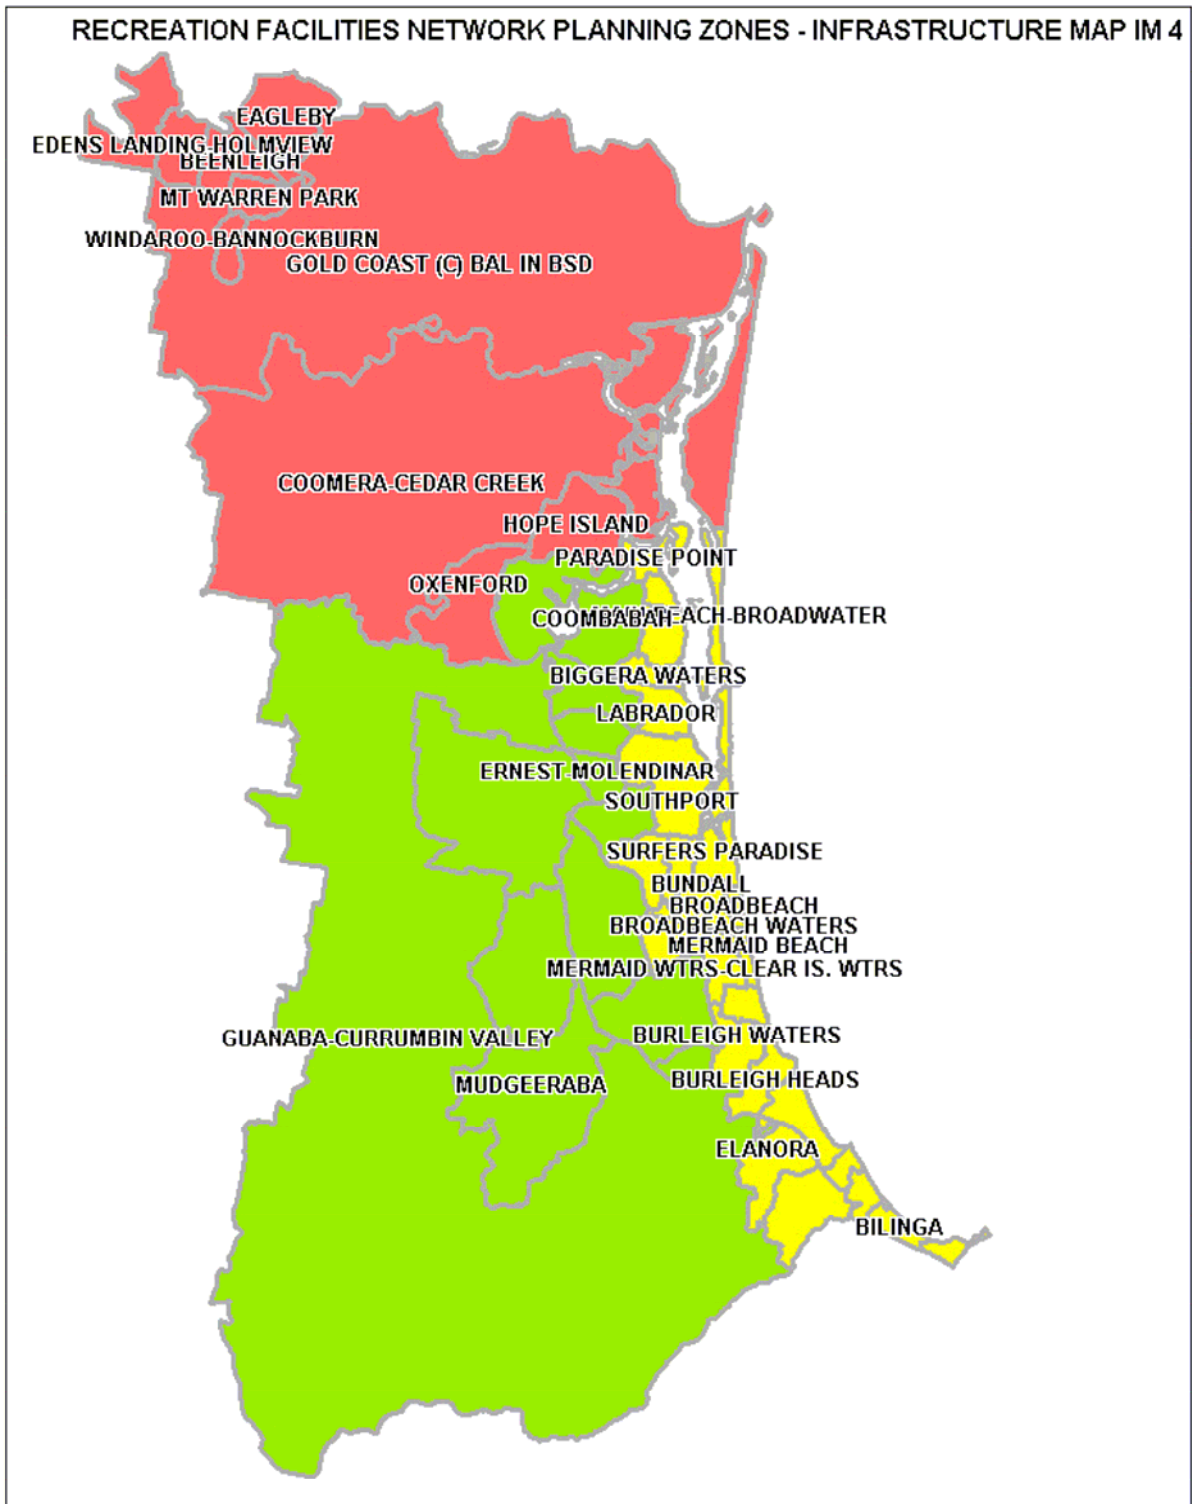

RECREATION FACILITIES NETWORK PLANNING ZONES - INFRASTRUCTURE MAP IM 4

	NORTHERN ZONE
	COASTAL ZONE
	SOUTHERN ZONE

DISCLAIMER:

This map has been created for the express purpose of providing basic locality information to Gold Coast City Council officers. Using this map for any other purpose is at the users own risk.

Property boundary line network information is supplied by the Dept. of Natural Resources, Qld. Any errors should be reported to the GIS Unit, Planning Environment and Transport Directorate.