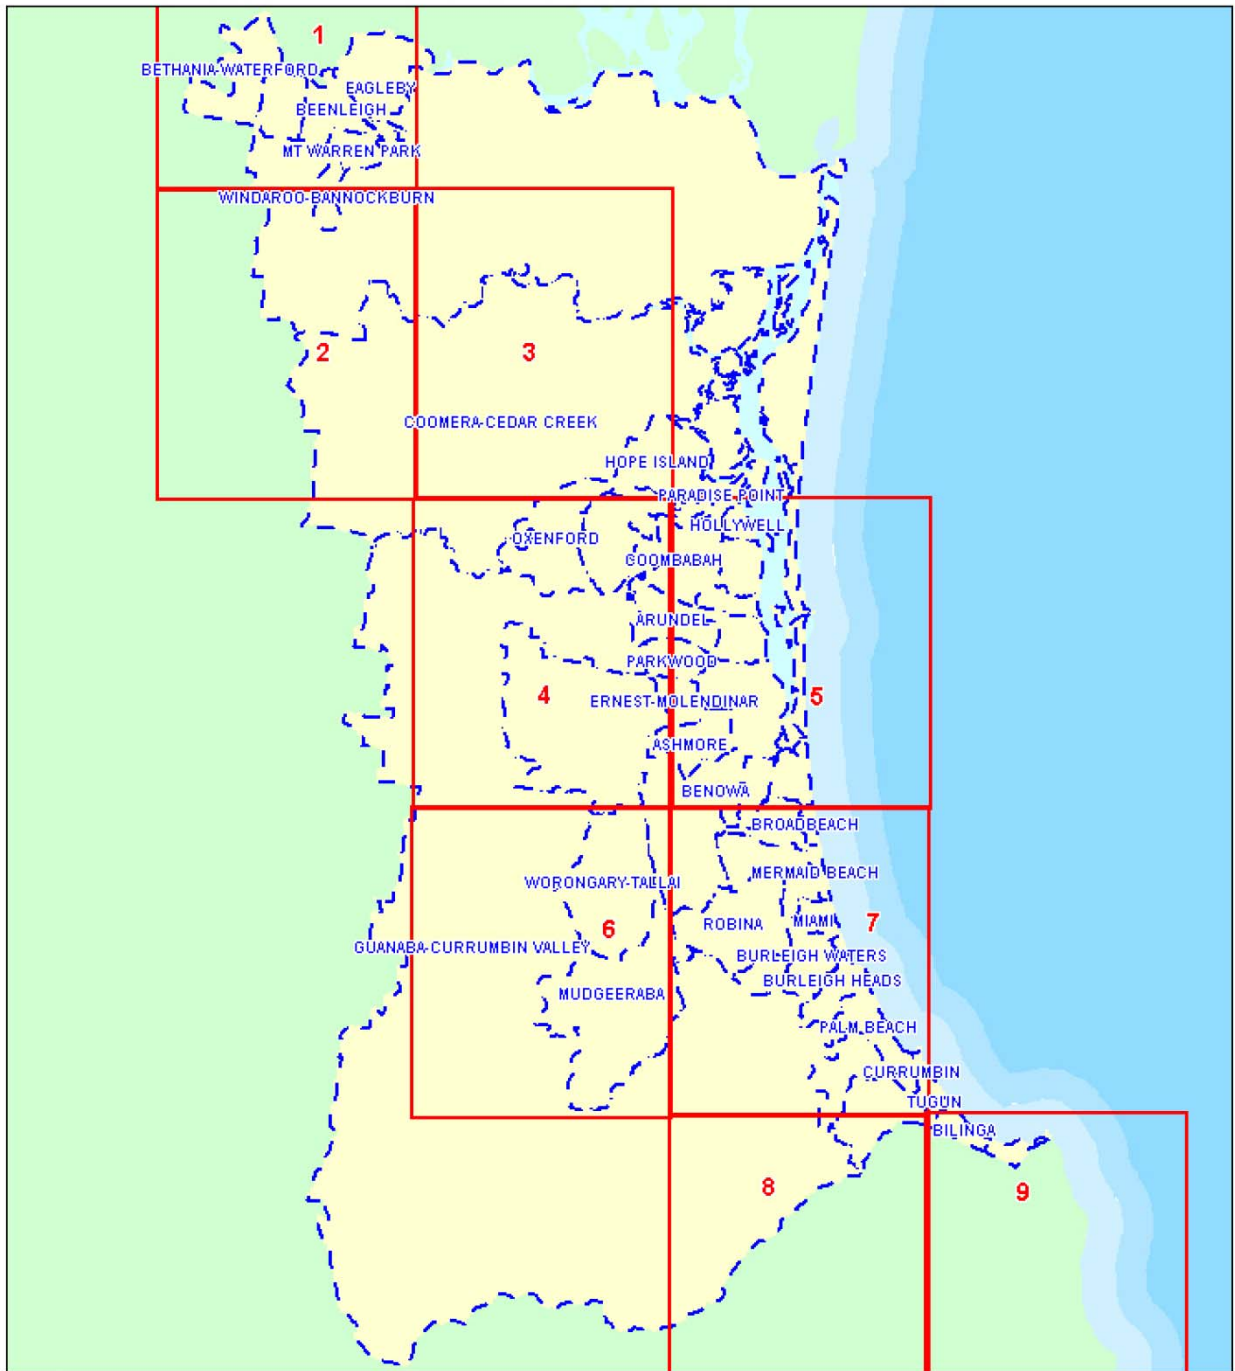

RECREATION FACILITIES NETWORK AUGMENTATION & NEW PARK LOCATIONS INDEX MAP

Feb 2006

- RECREATION PARKS
- SPORTS PARKS
- COMMUNITY FACILITY
- OPTIONS
- FUTURE PARK LAND
- INVESTIGATIONS
- EXISTING PARKS

DISCLAIMER:

This map has been created for the express purpose of providing basic locality information to Gold Coast City Council officers. Using this map for any other purpose is at the users own risk.

Property boundary line network information is supplied by the Dept. of Natural Resources, Qld. Any errors should be reported to the GIS Unit, Planning Environment and Transport Directorate.

©The State of Queensland (Department of Natural Resources, Mines and Energy) 2004.

The Department of Natural Resources, Mines and Energy gives no warranty in relation to the data

(including accuracy, reliability, completeness or suitability) and accepts no liability (including without limitation, liability in negligence) for any loss, damage or costs (including consequential damage) relating to any use of the data.