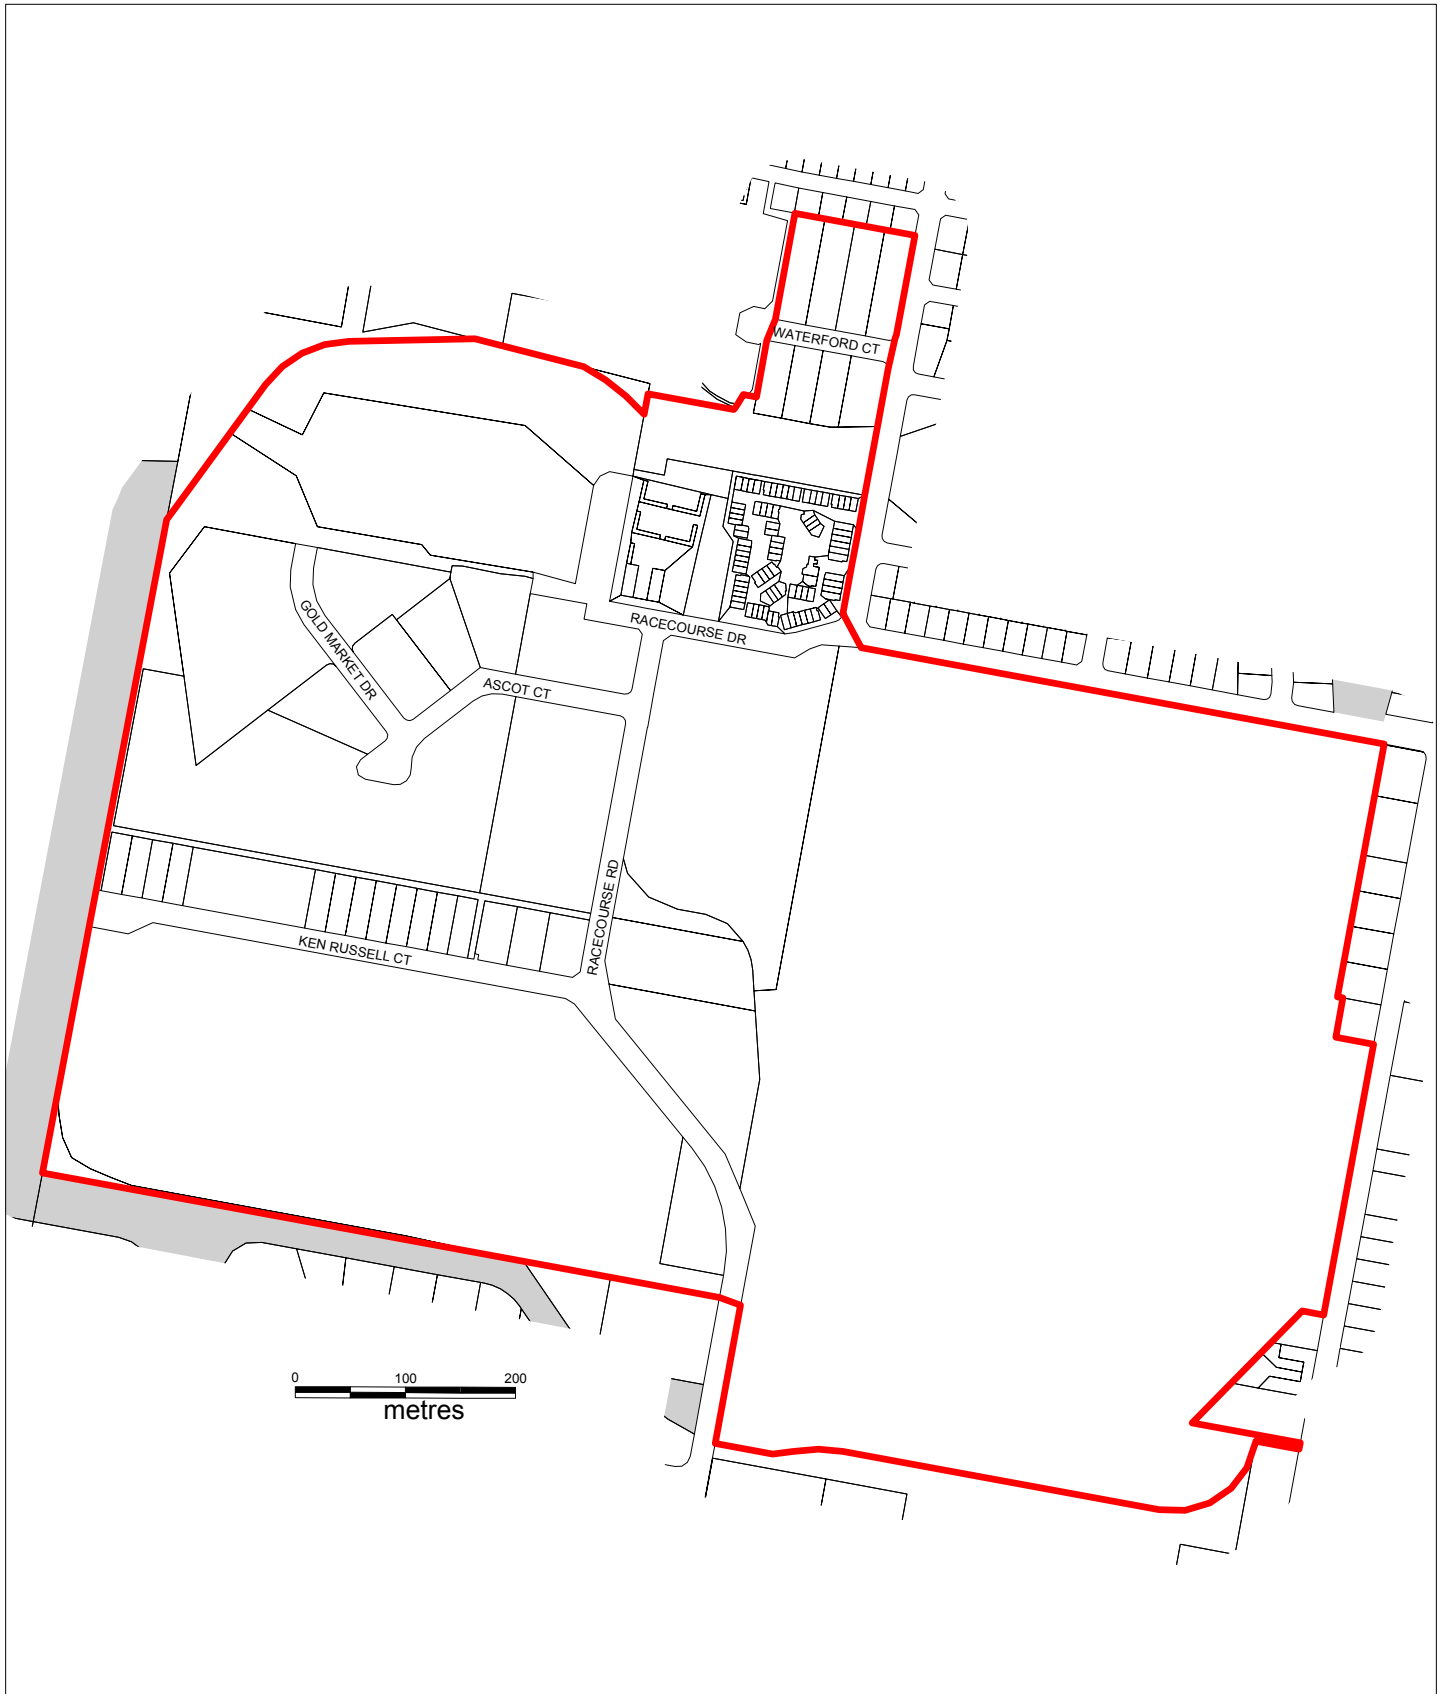

Bundall Equestrian LAP MAP 4.1 - Boundary (Ver. 1.0)

© Gold Coast City Council 2003