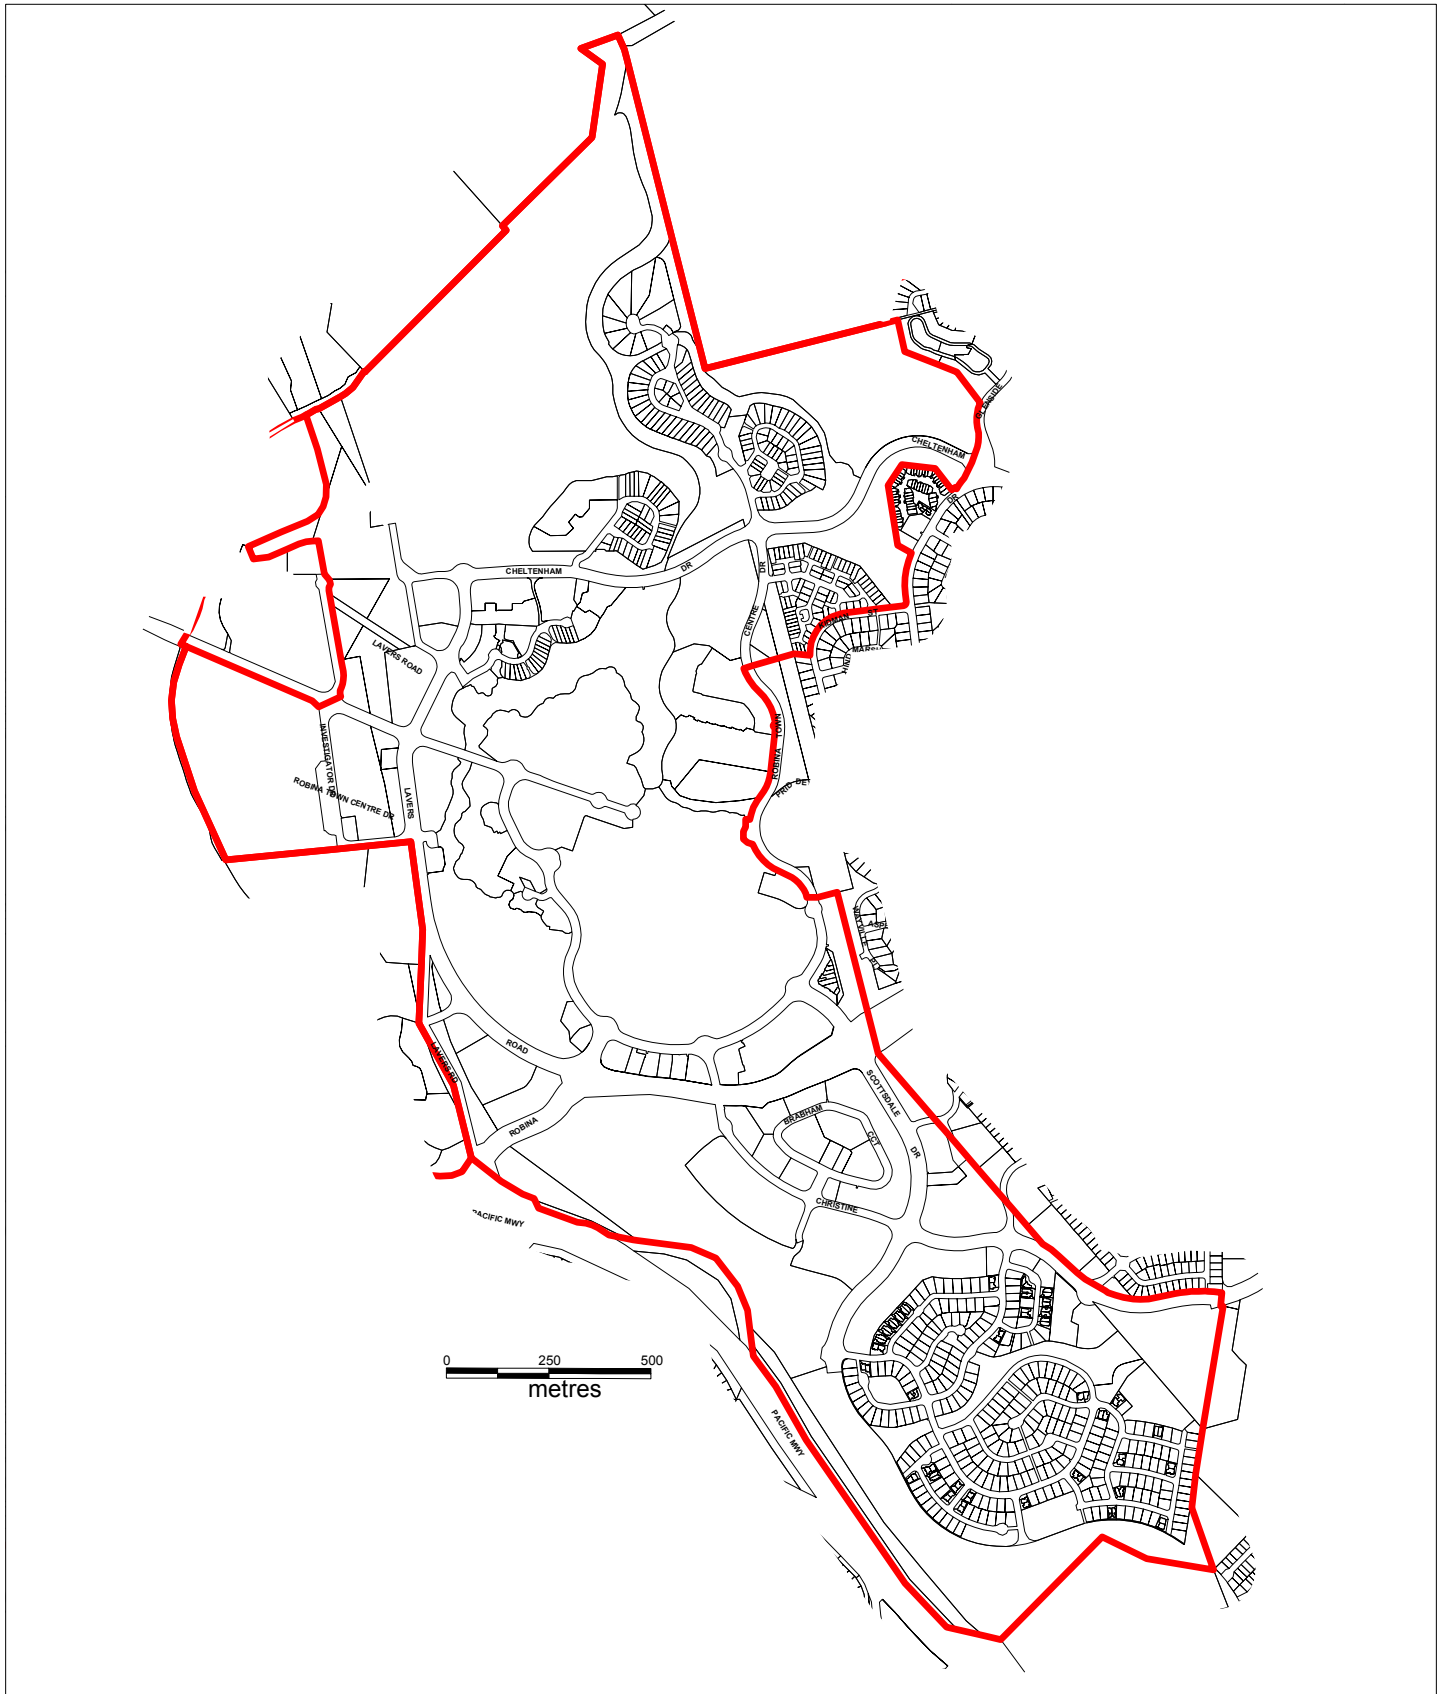

Robina LAP MAP 21.1 - Boundary (Ver. 1.0)

© Gold Coast City Council 2003