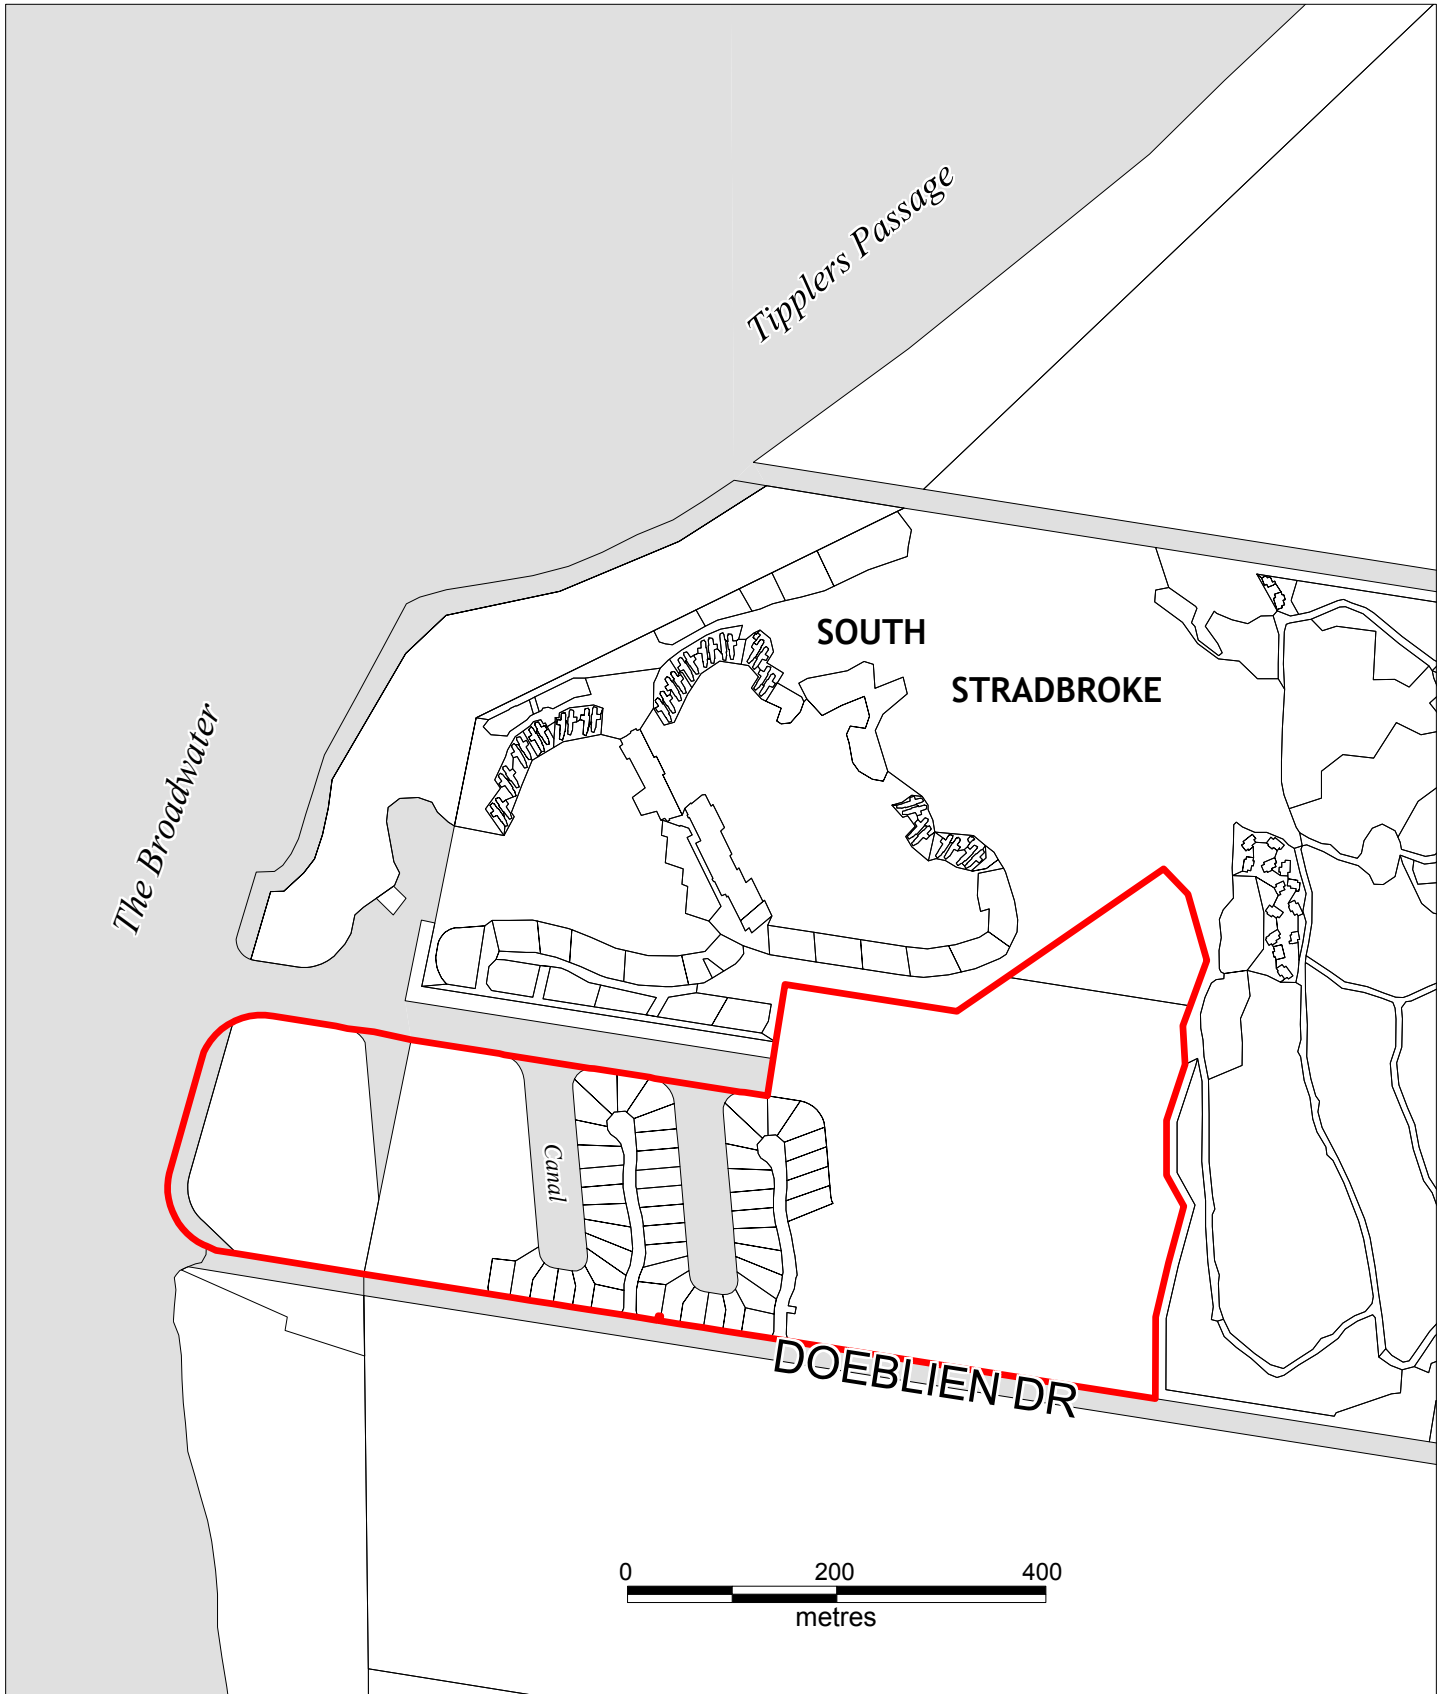

SPECIAL FACILITIES - SF Map 1 - South Stradbroke Island (Ver. 1.0)

© Gold Coast City Council 2003

Legend

© The State of Queensland (Department of Natural Resources and Mines) 2003

..... Special Facilities Boundary