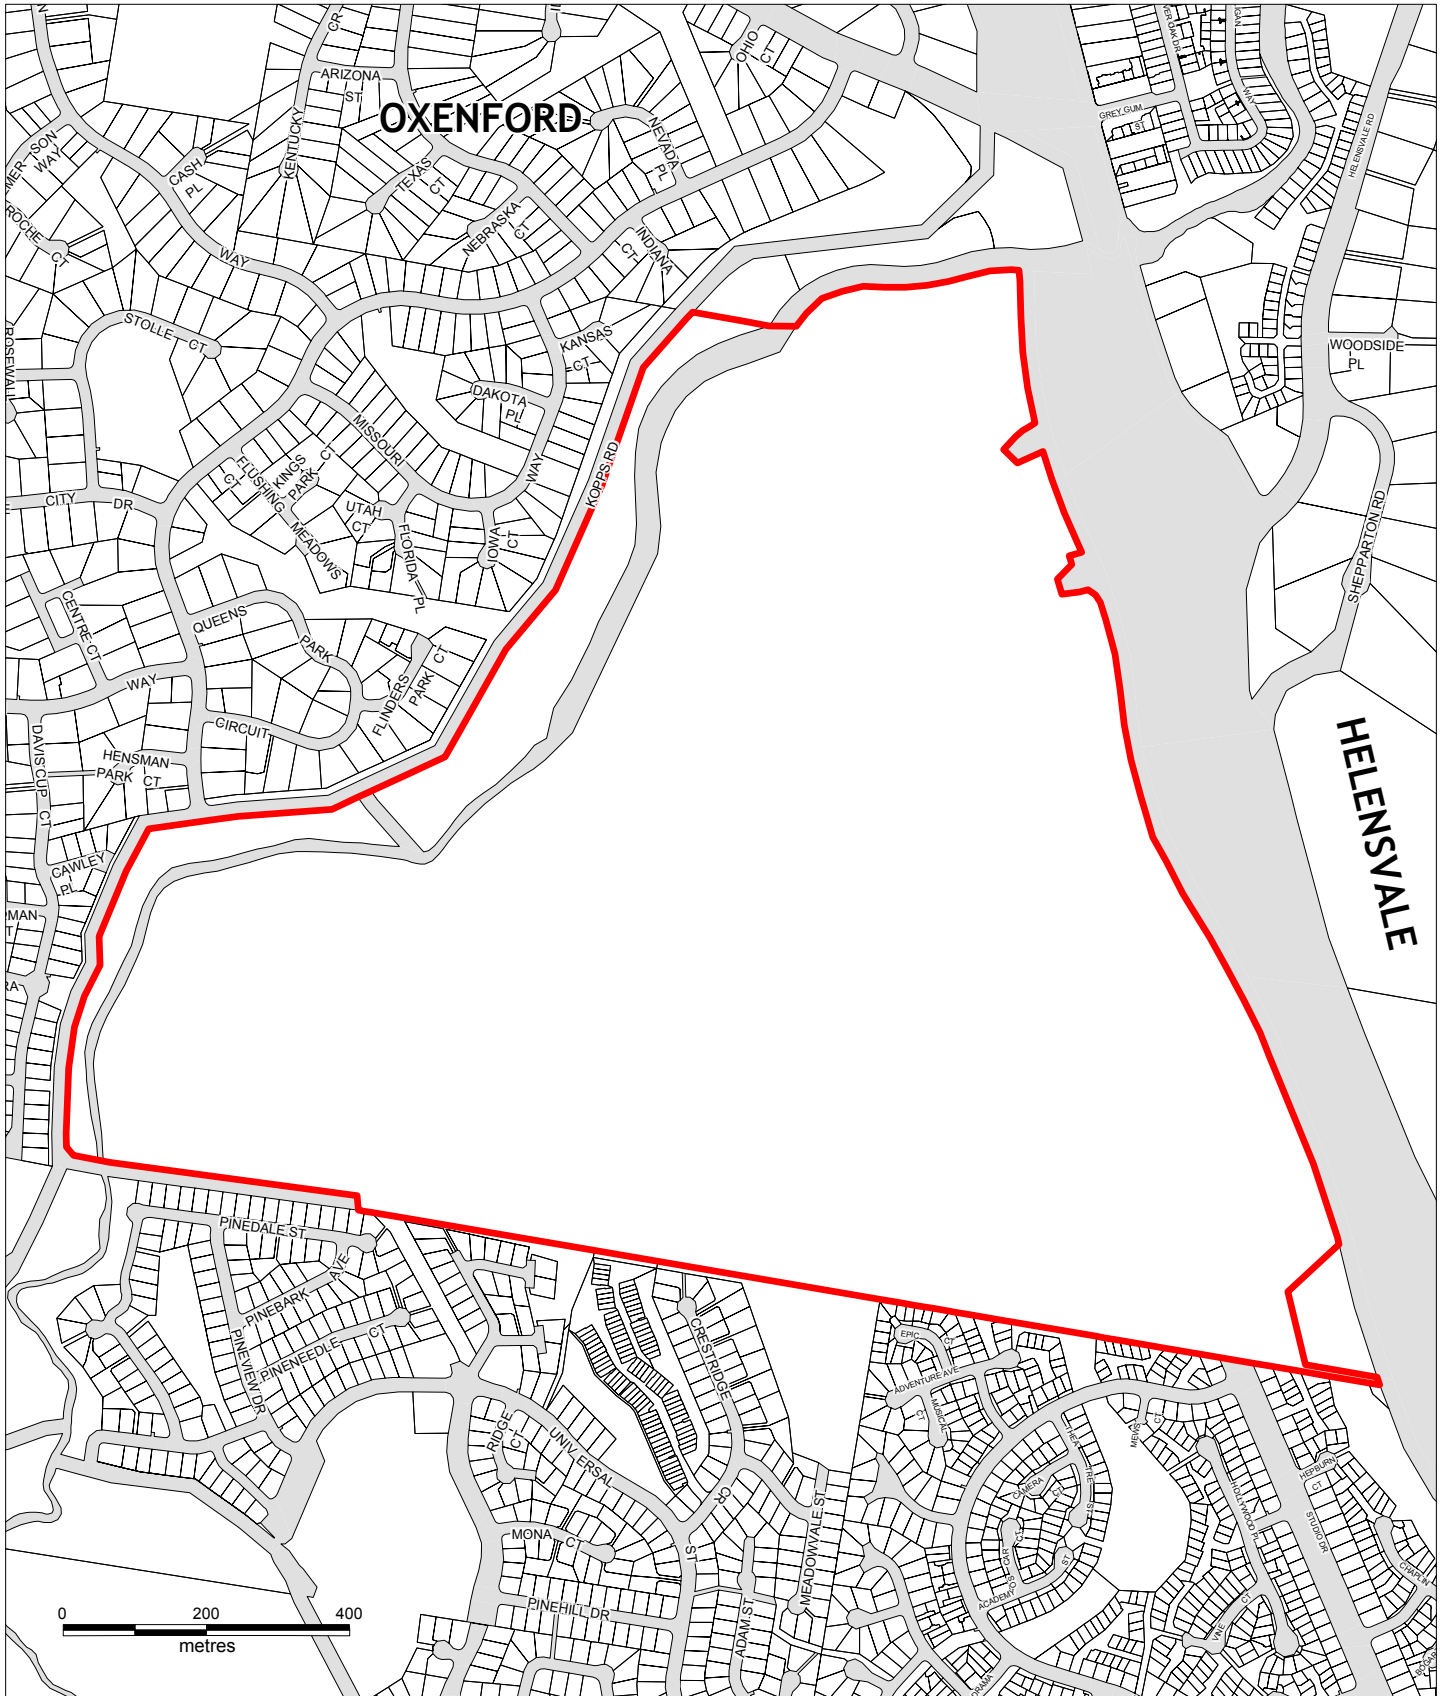

SPECIAL FACILITIES - SF Map 4 - Movie World/Wet and Wild (Ver. 1.0)

© Gold Coast City Council 2003

Legend

..... Special Facilities Boundary

Gold Coast City Council

© The State of Queensland (Department of Natural Resources and Mines) 2003