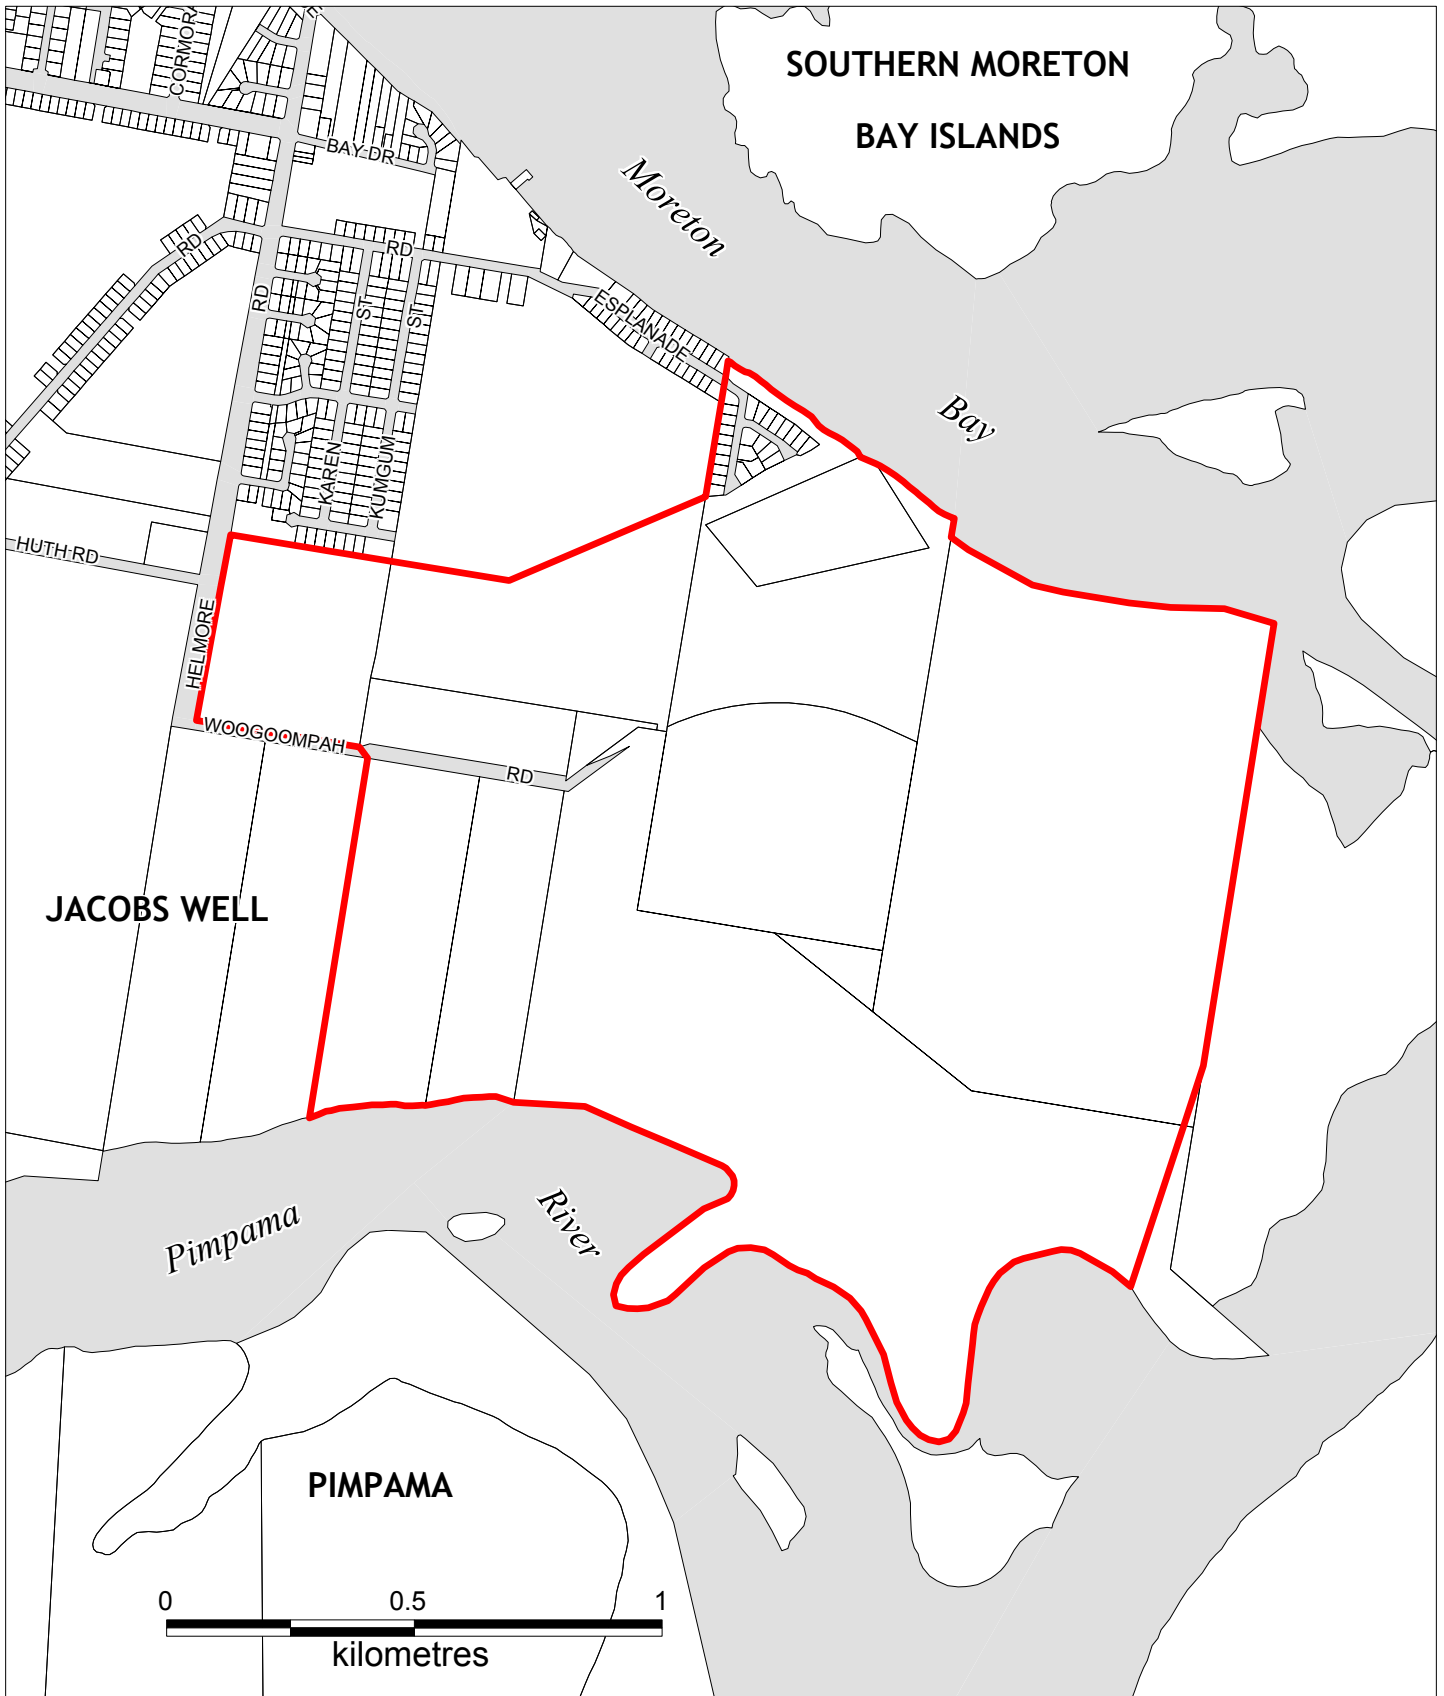

SPECIAL FACILITIES - SF Map 2 - Calypso Bay (Ver. 1.0)

© Gold Coast City Council 2003

Legend

Gold Coast City Council

© The State of Queensland (Department of Natural Resources and Mines) 2003