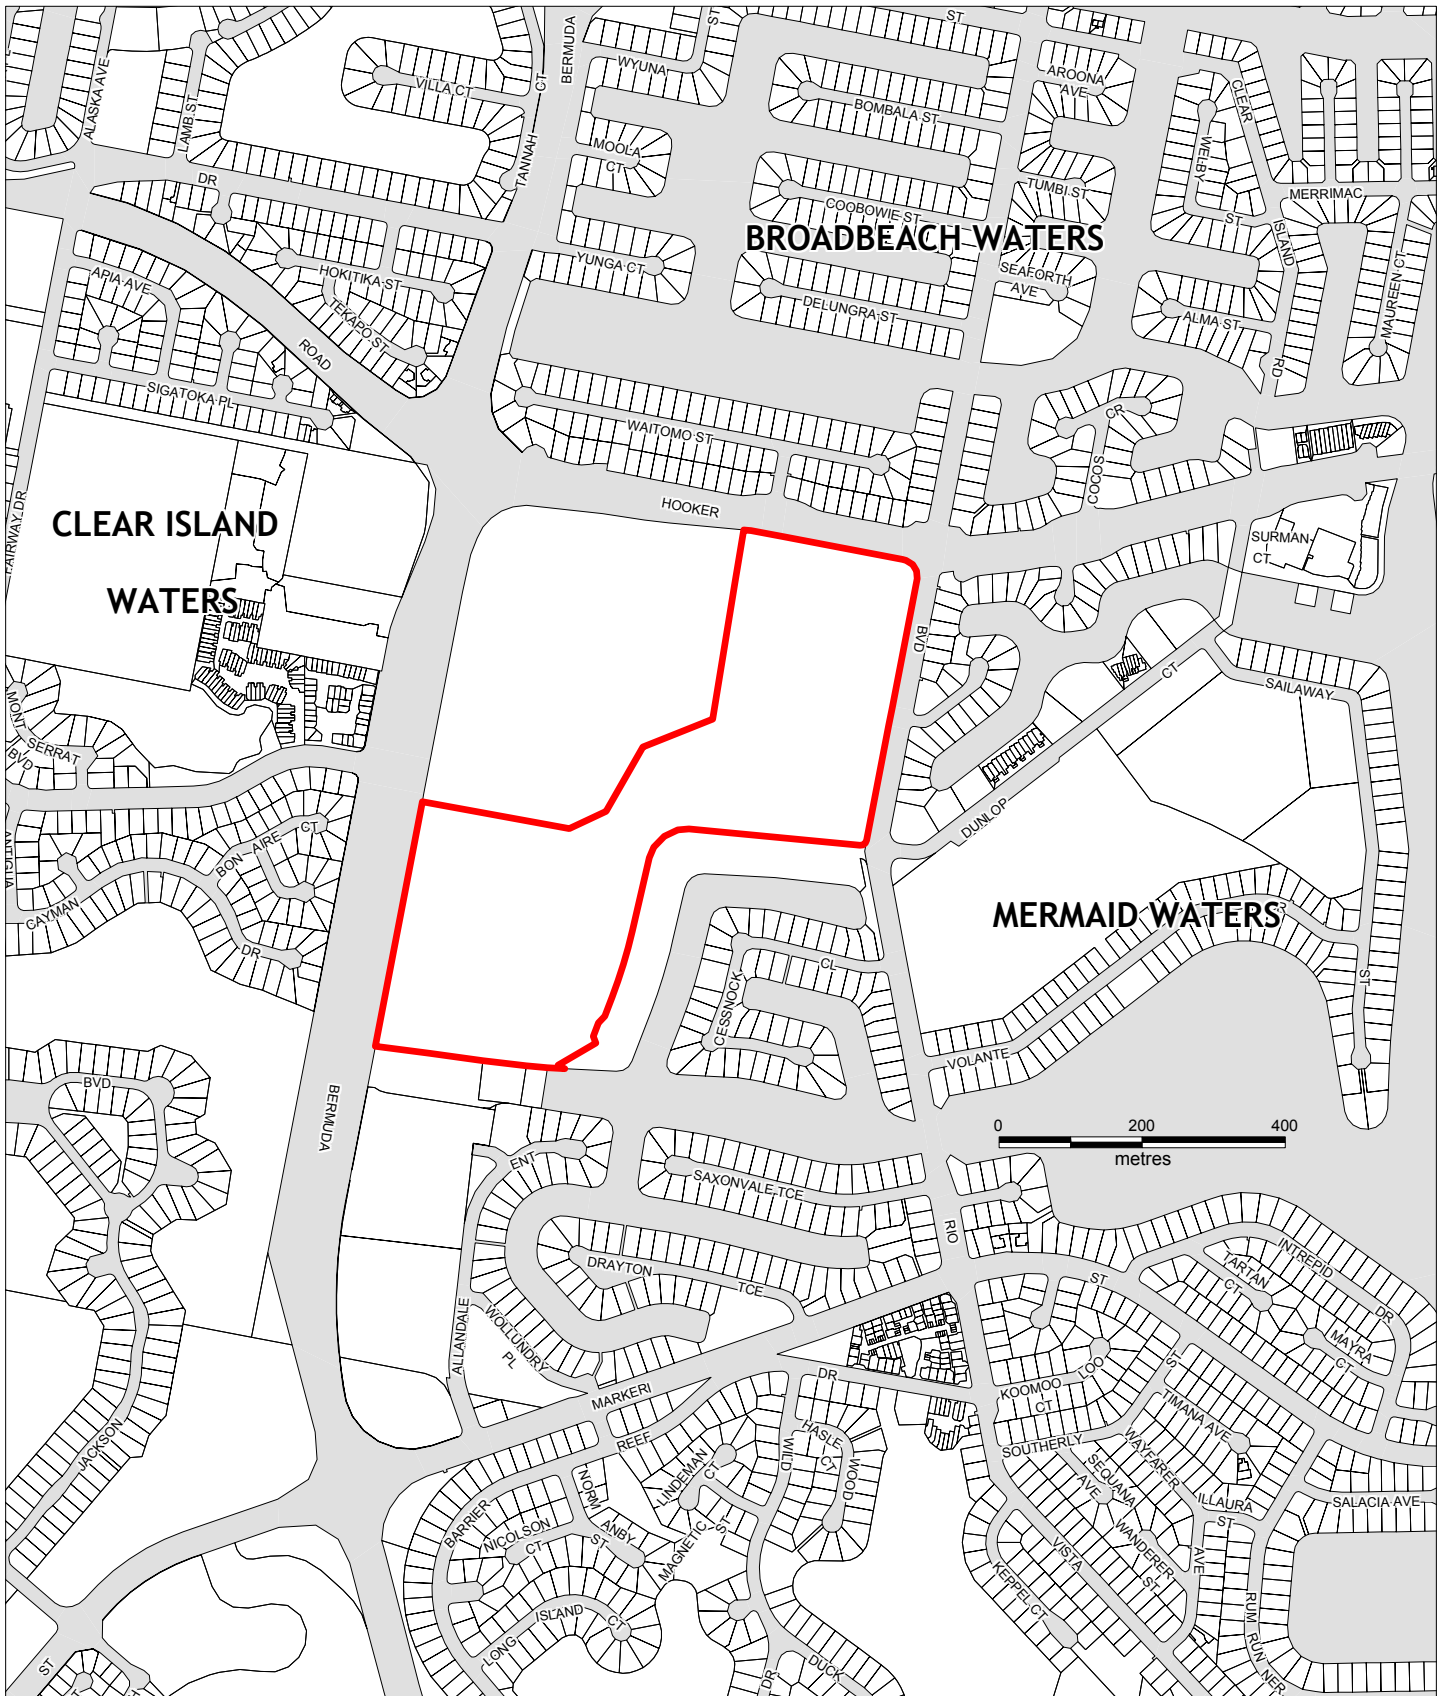

SPECIAL FACILITIES - SF Map 10 - Mermaid Waters (Ver. 1.0)

© Gold Coast City Council 2003

Gold Coast City Council

© The State of Queensland (Department of Natural Resources and Mines) 2003

Legend

..... Special Facilities Boundary