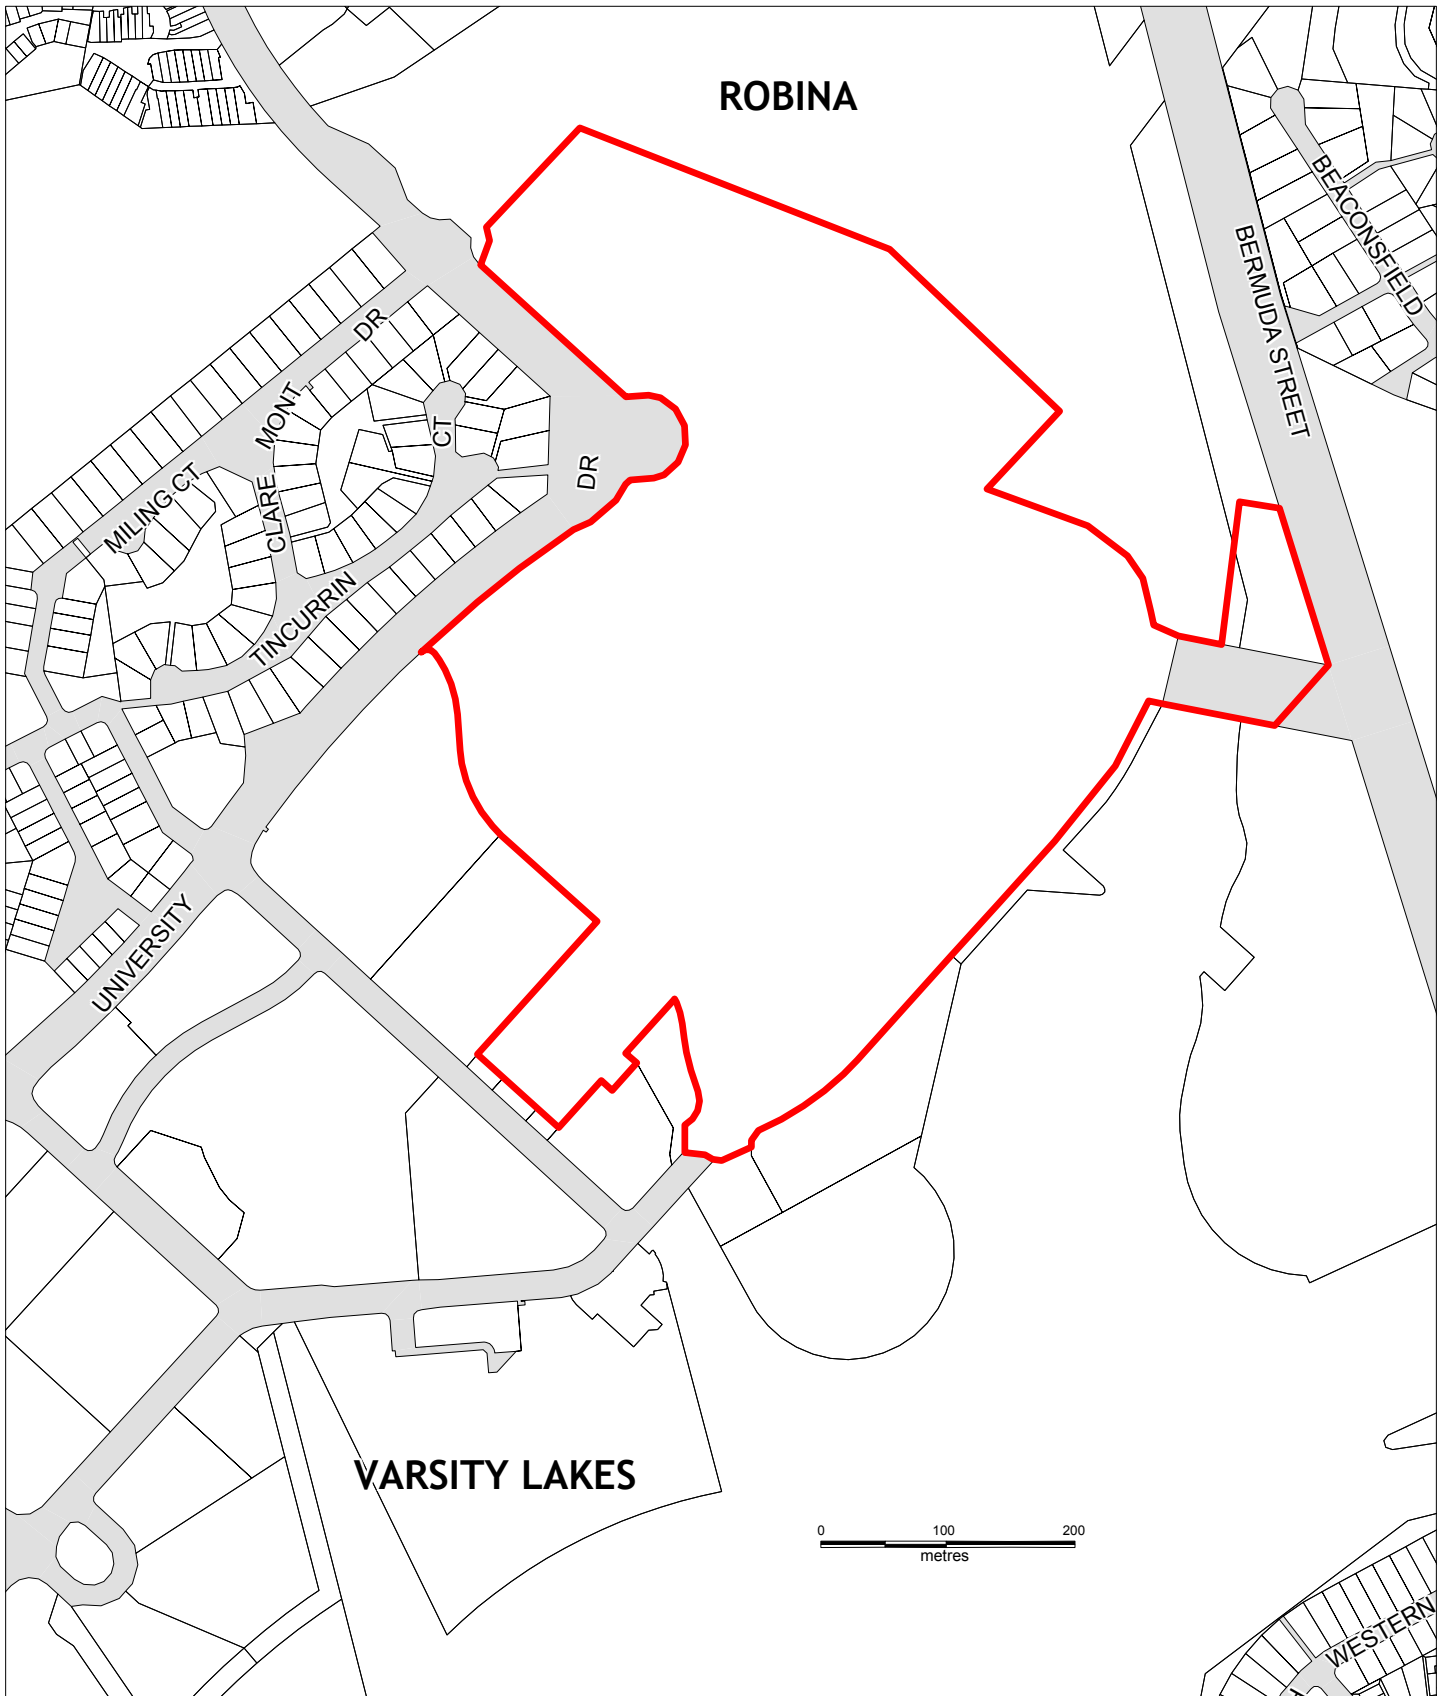

SPECIAL FACILITIES - SF Map 7 - Bond University (Ver. 1.0)

© Gold Coast City Council 2003

Legend

..... Special Facilities Boundary

© The State of Queensland (Department of Natural Resources and Mines) 2003