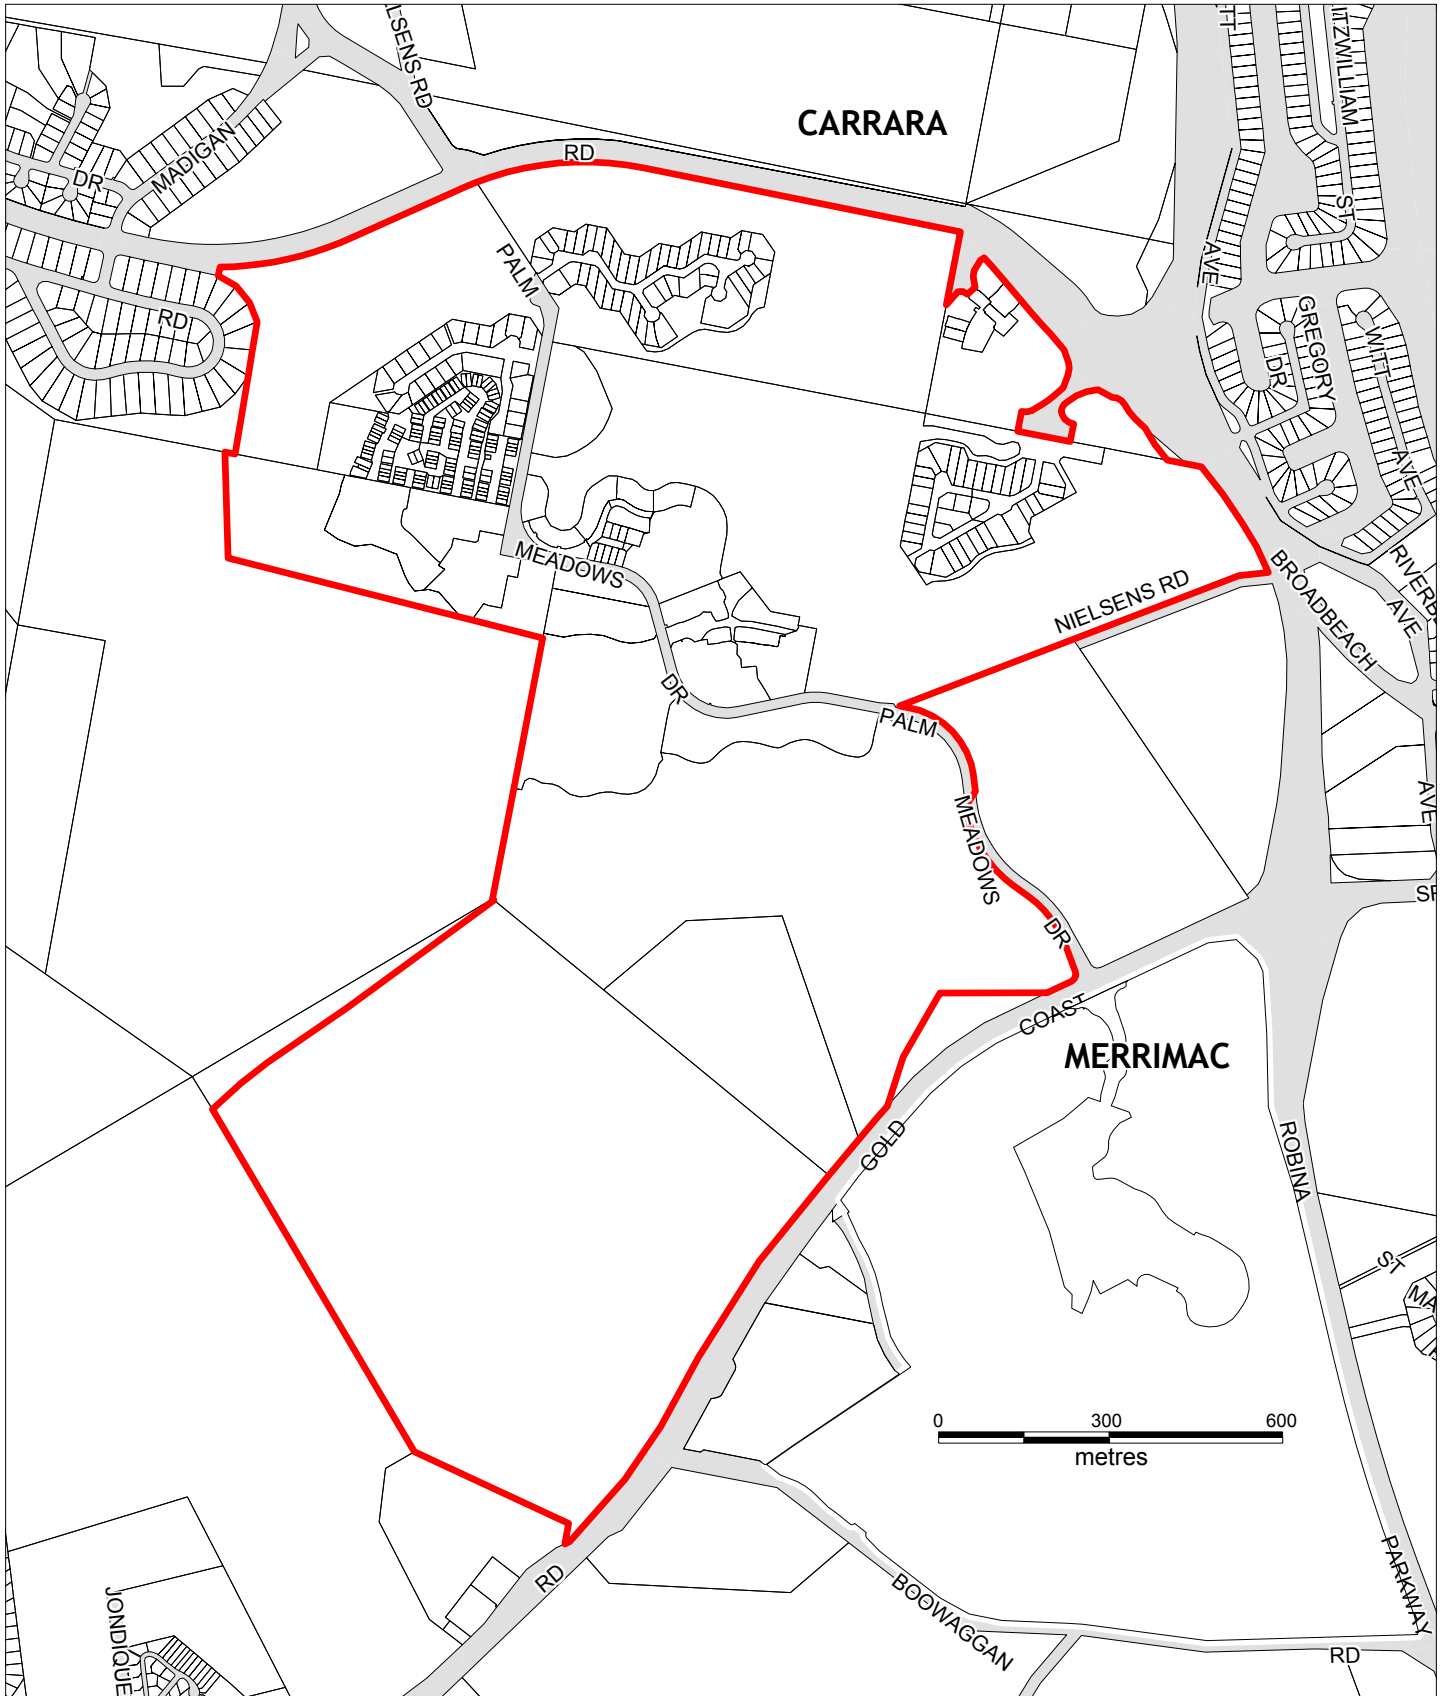

SPECIAL FACILITIES - SF Map 12 - Palm Meadows (Ver. 1.0)

© Gold Coast City Council 2003

Legend

..... Special Facilities Boundary

© The State of Queensland (Department of Natural Resources and Mines) 2003