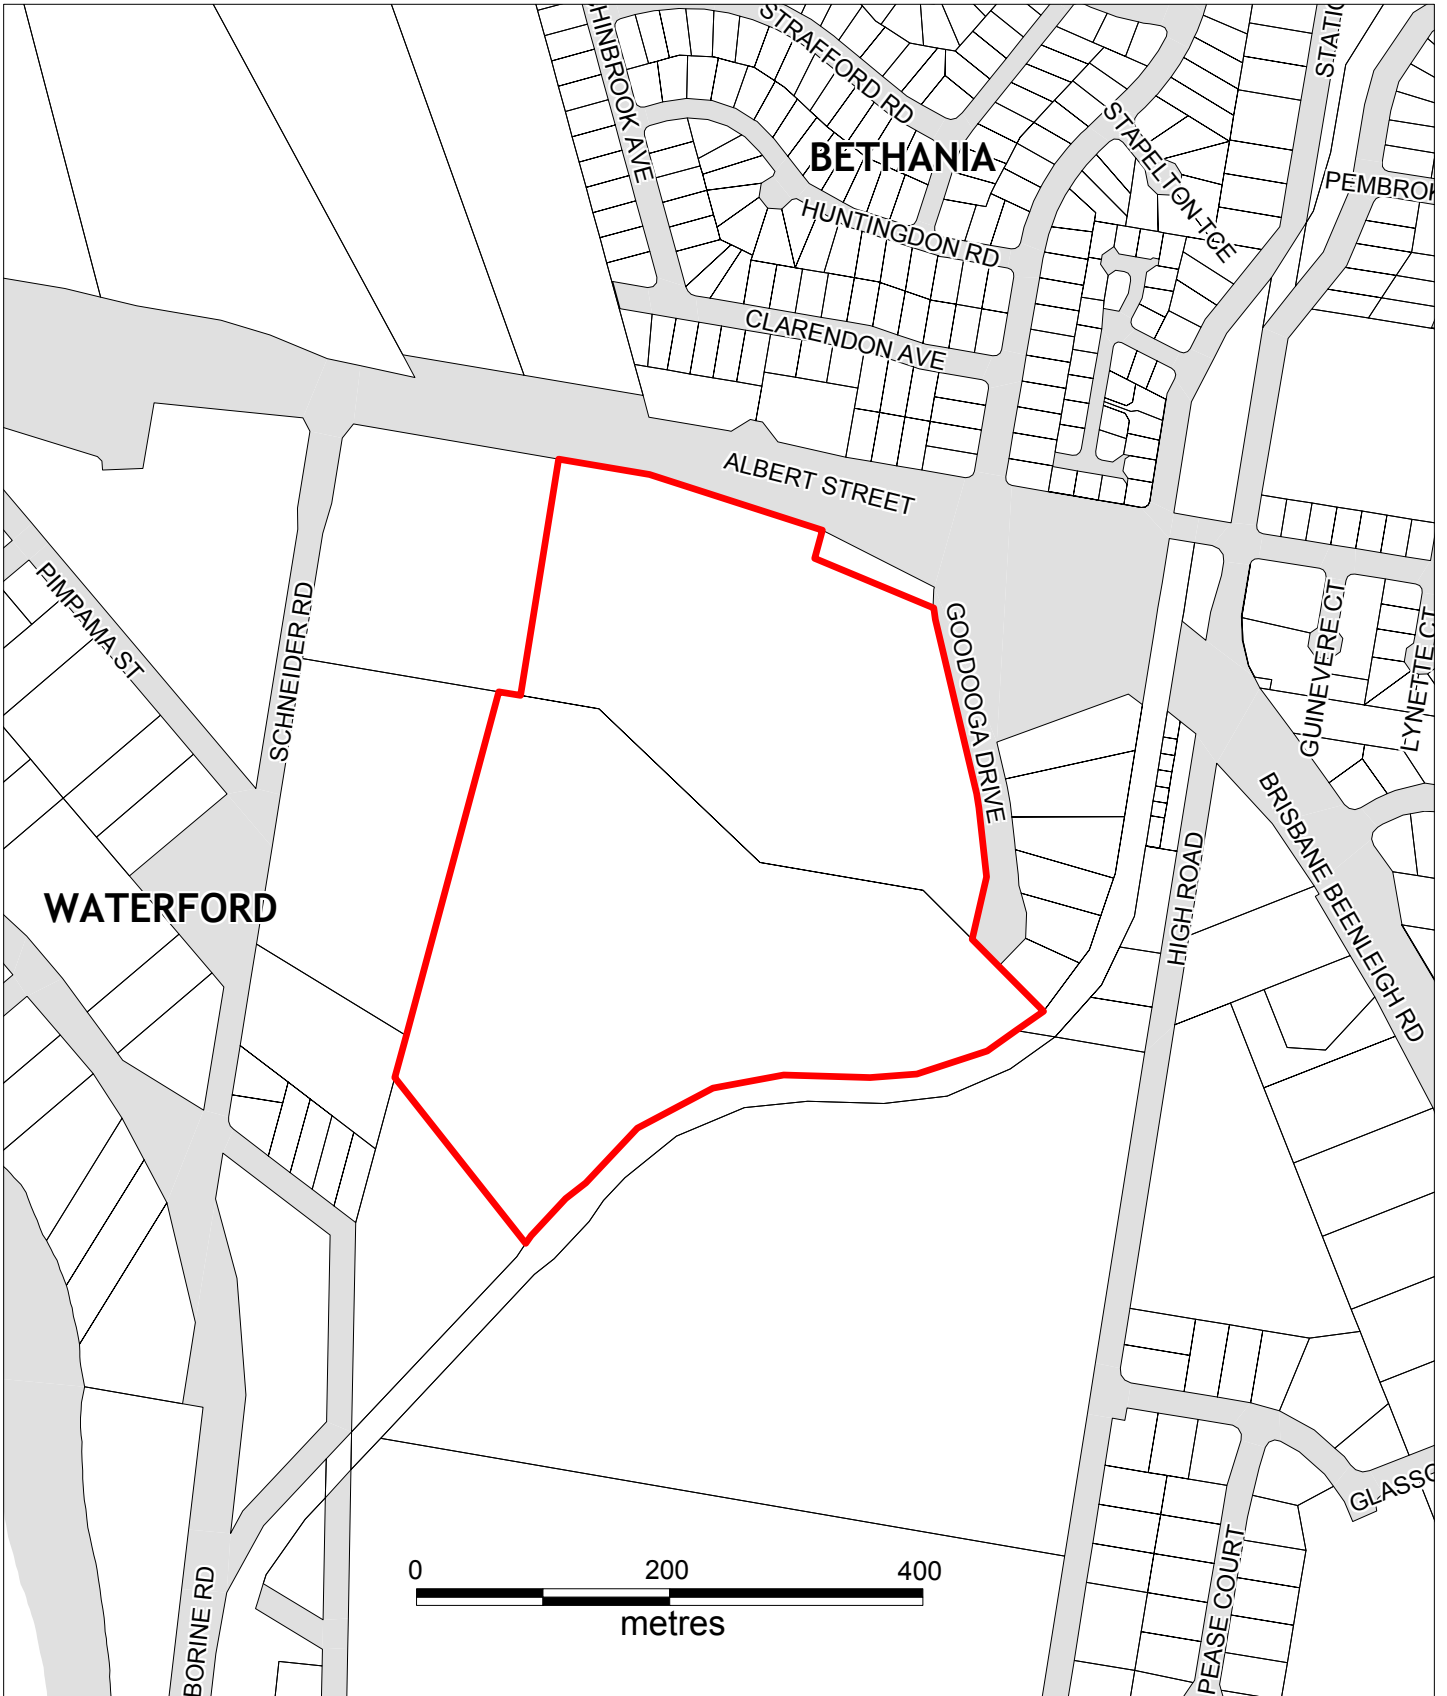

Special Facilities - SF Map 5 - Bethania (Ver. 1.0)

© Gold Coast City Council 2003