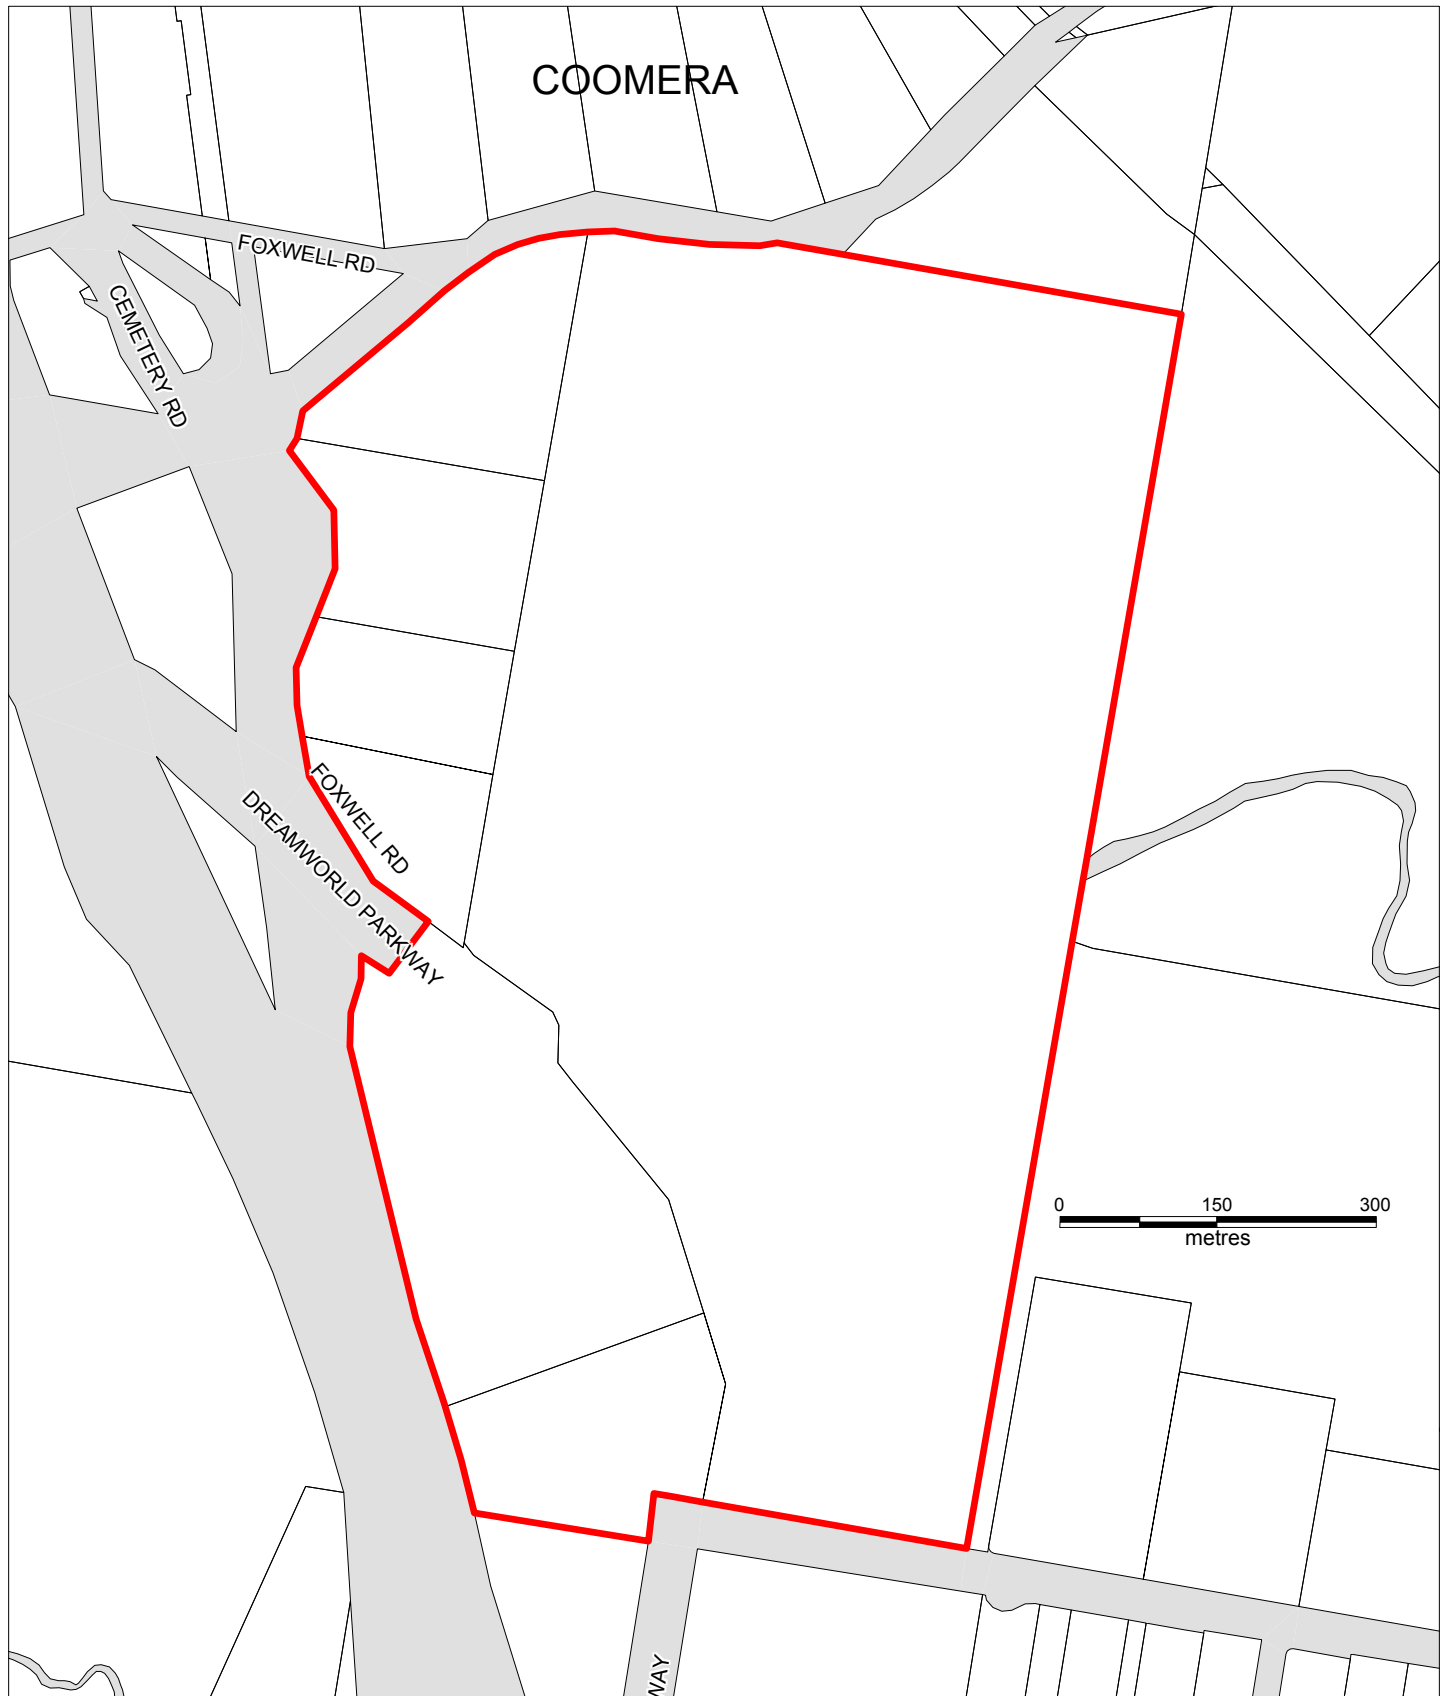

SPECIAL FACILITIES - SF Map 13 - Dreamworld (Ver. 1.0)

© Gold Coast City Council 2003

Legend

..... Special Facilities Boundary

© The State of Queensland (Department of Natural Resources and Mines) 2003