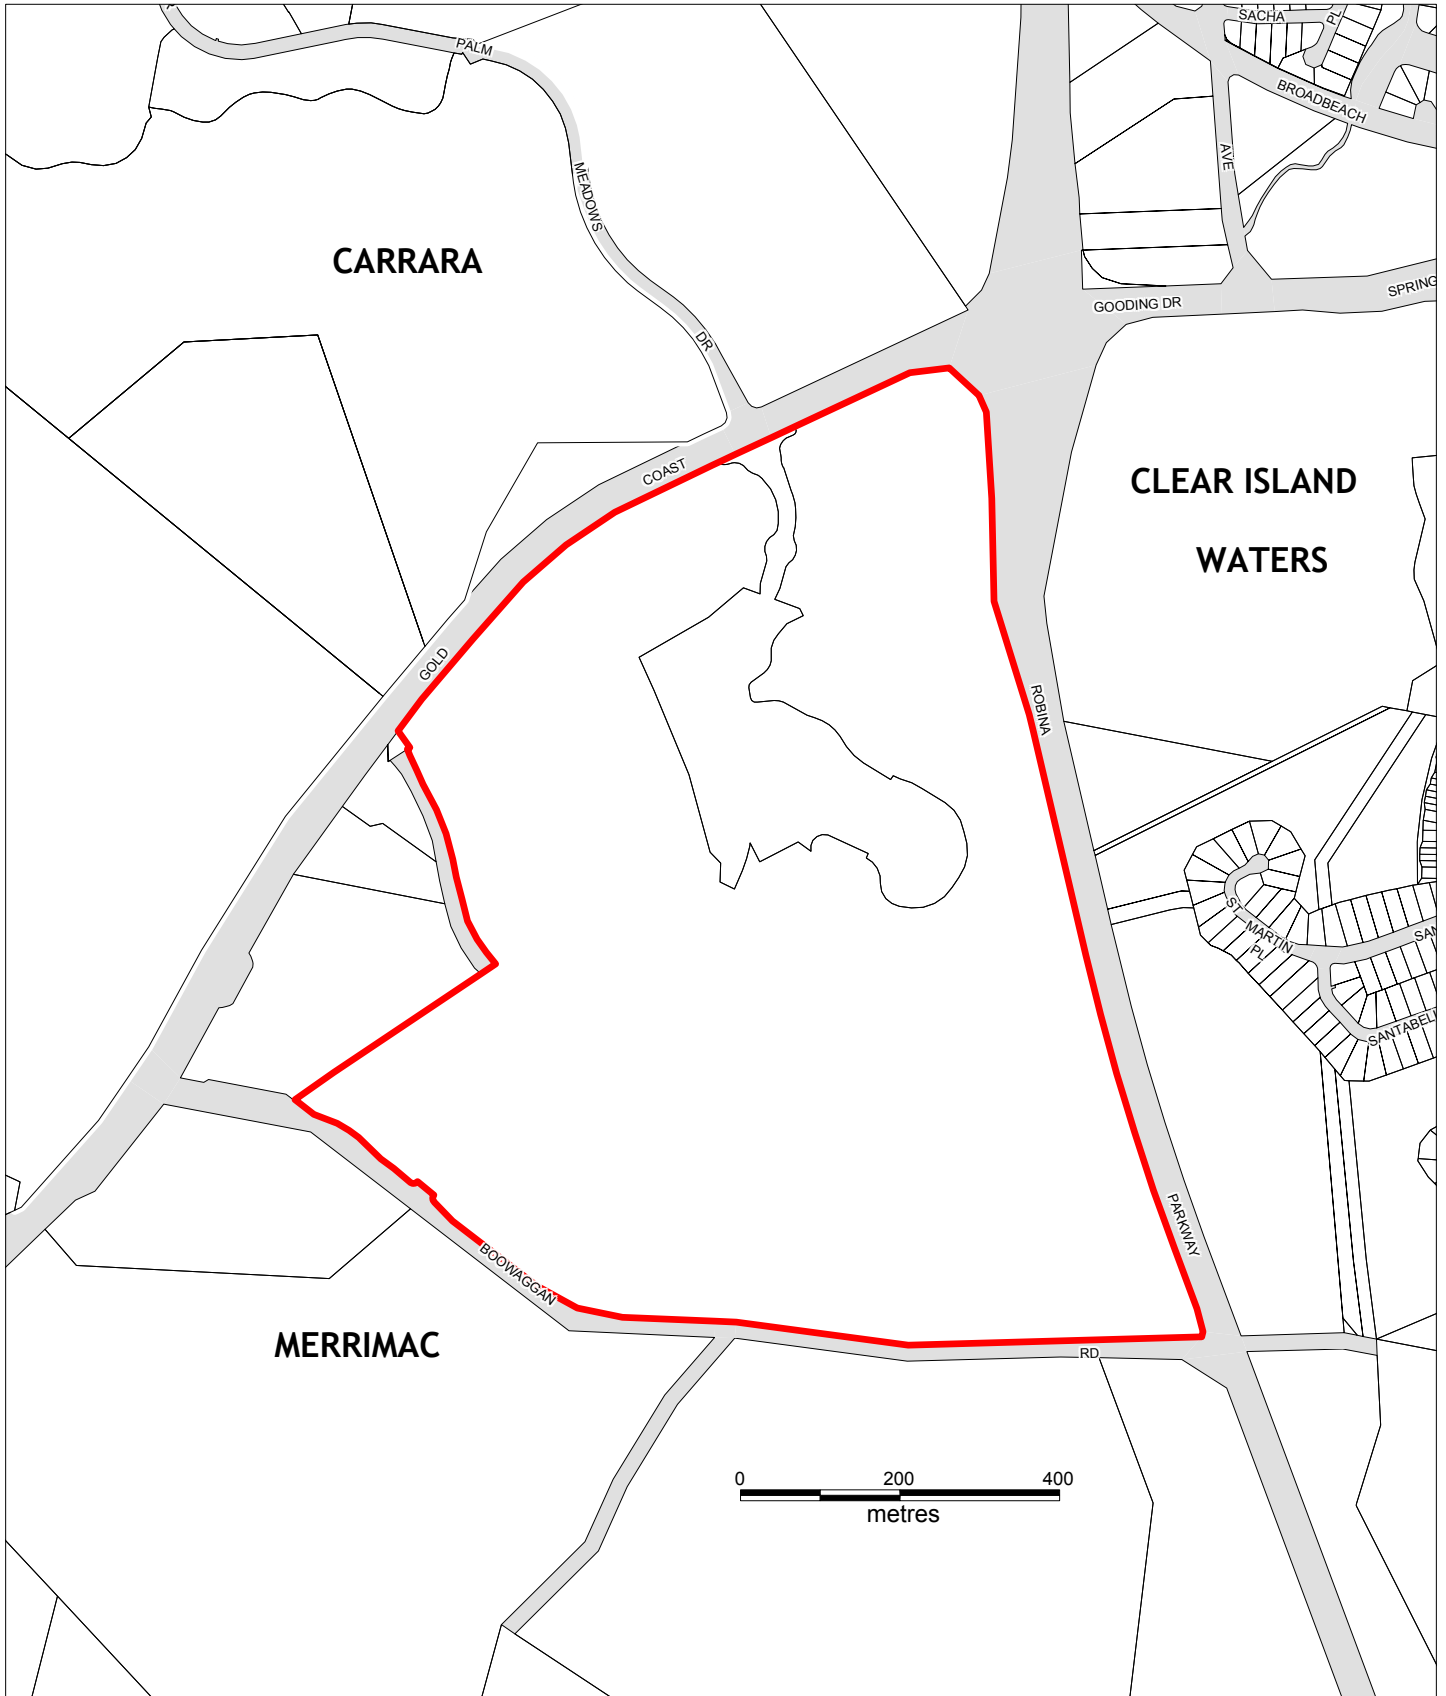

SPECIAL FACILITIES - SF Map 11 - Lakelands (Ver. 1.0)

© Gold Coast City Council 2003

Legend

Gold Coast City Council

© The State of Queensland (Department of Natural Resources and Mines) 2003