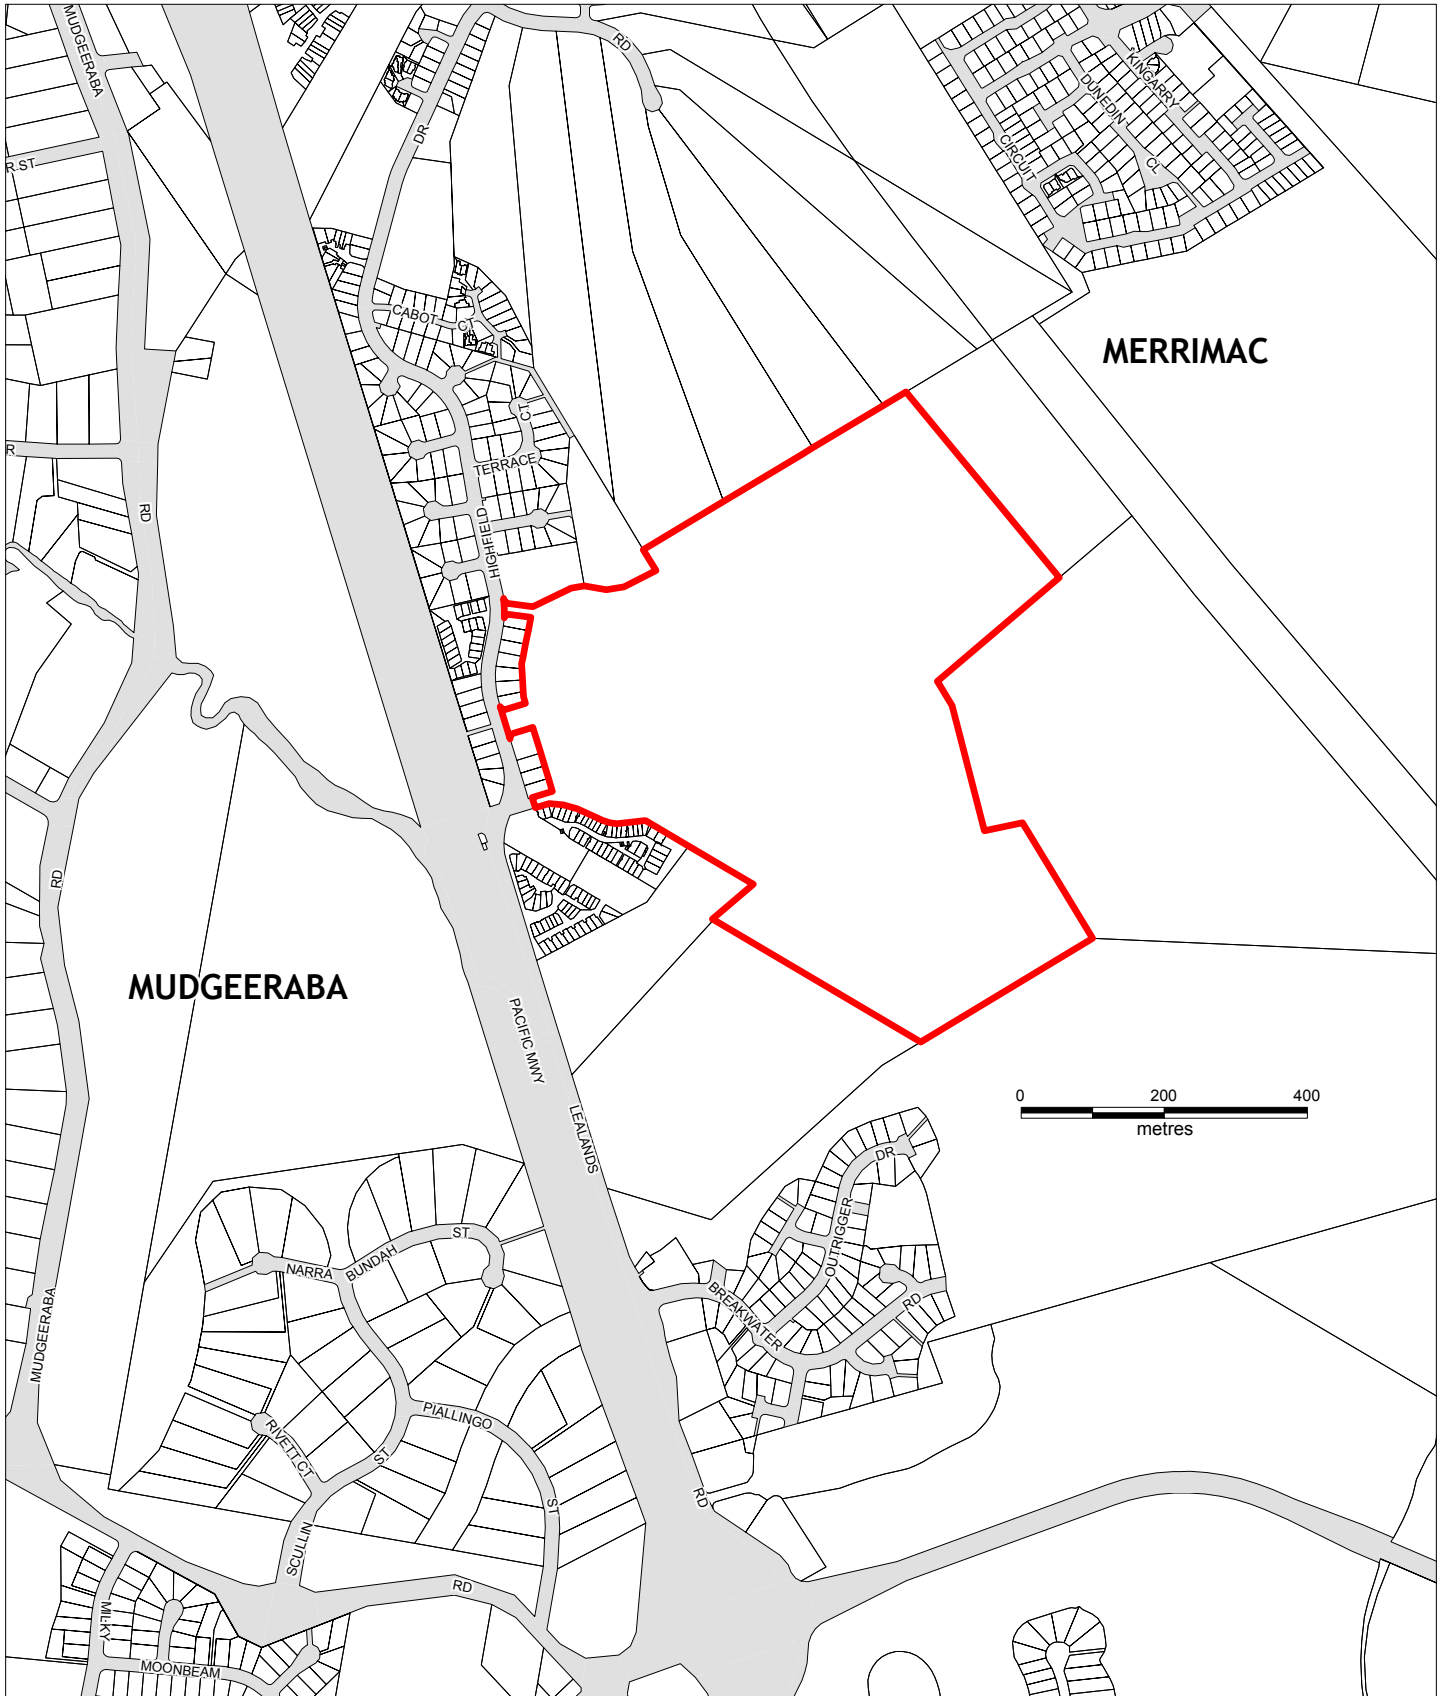

SPECIAL FACILITIES - SF Map 8 - All Saints Anglican College (Ver. 1.0)

© Gold Coast City Council 2003