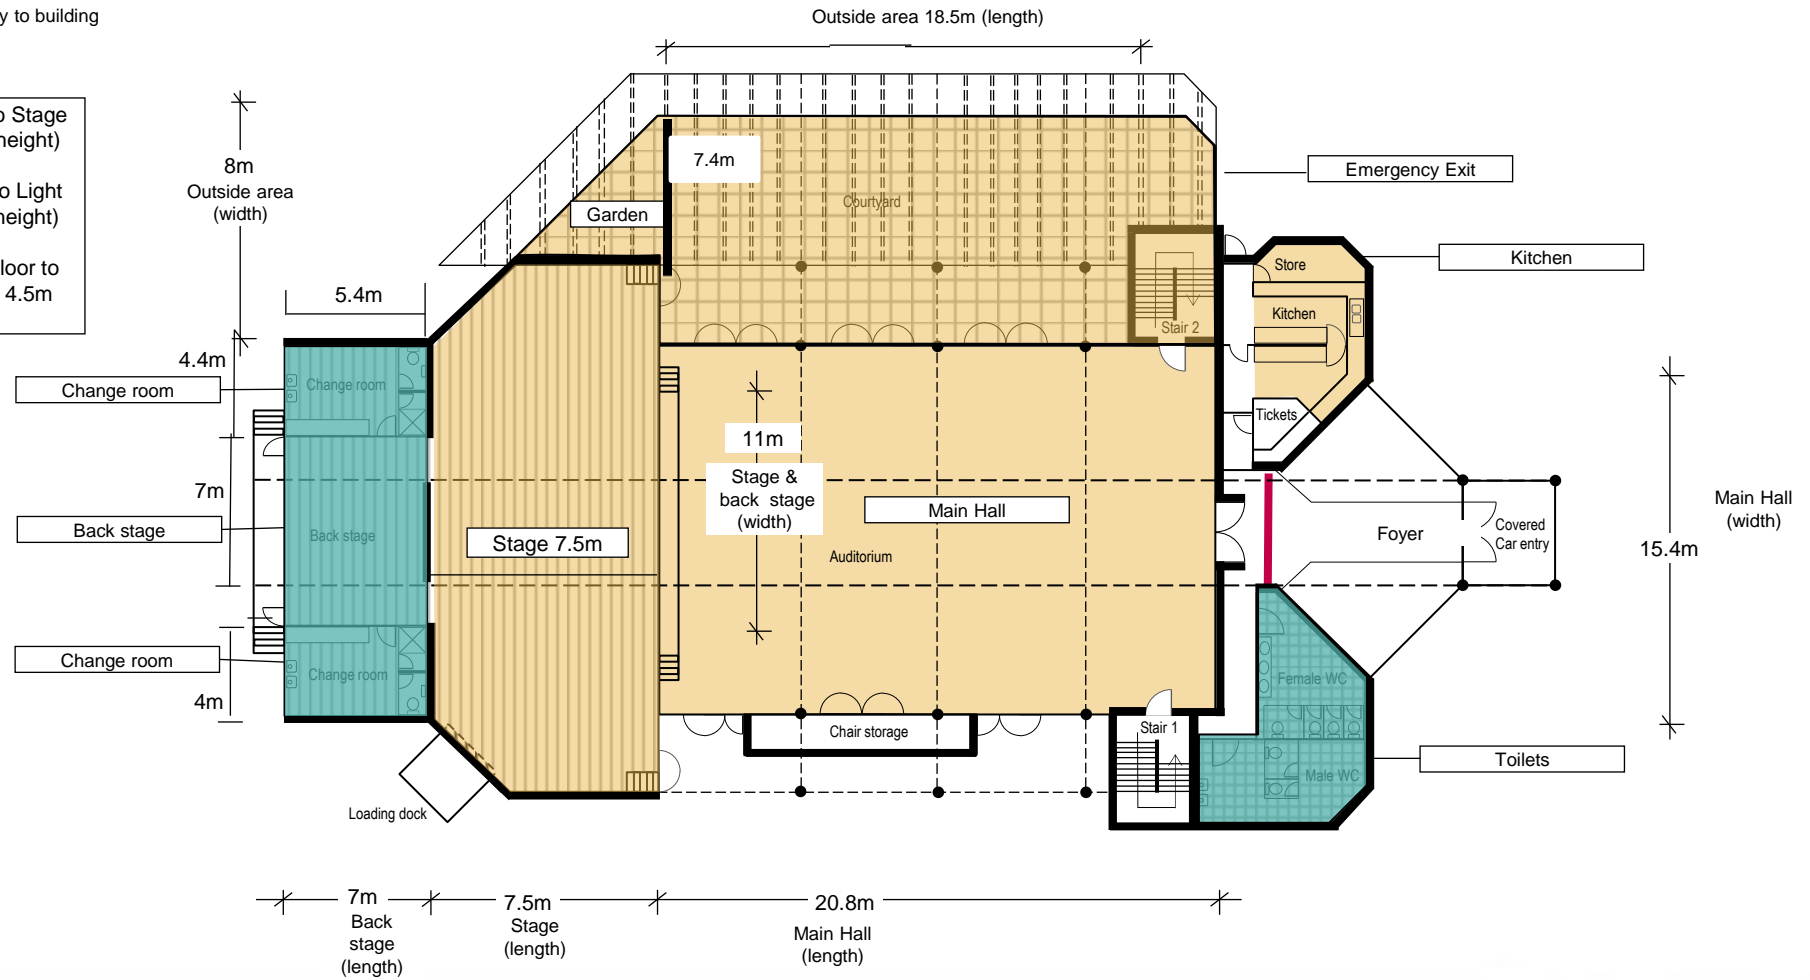

Albert Waterways Community Centre - Mermaid Waters

Albert Waterways Centre

Key

- Hireable area
- Toilets / change rooms
- Main entry to building

Stage Floor to Stage Drapes 4m (height)

Stage Floor to Light Rack 4.5m (height)

Auditorium Floor to Lighting Bar 4.5m (height)

Albert Waterways Community Centre