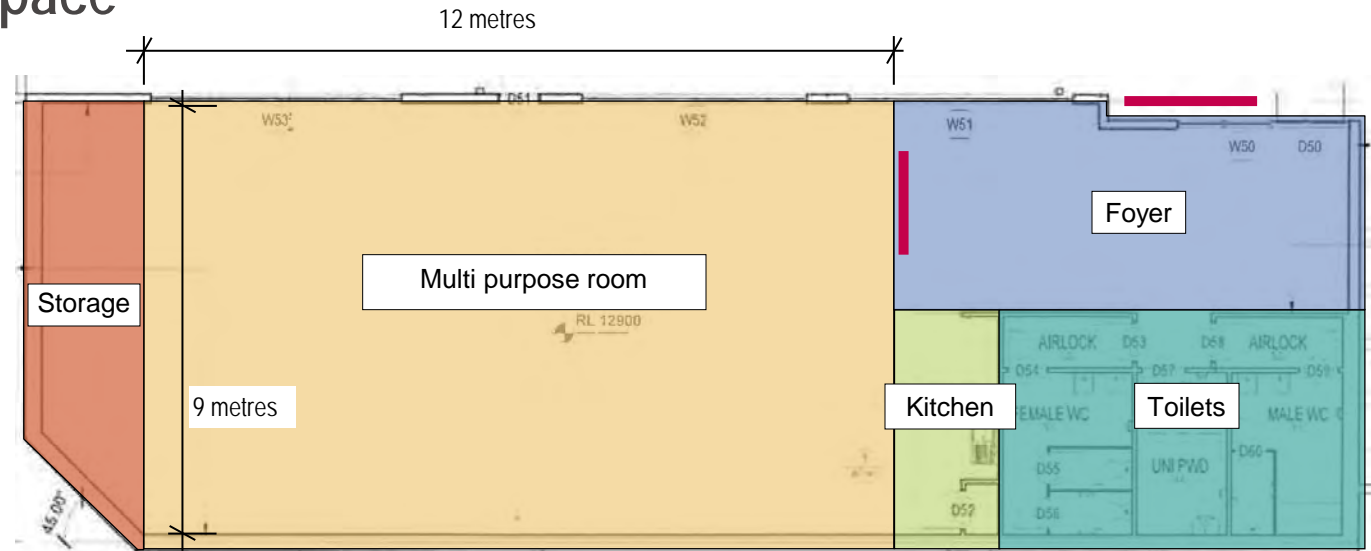

Coomera Community Space

Key

-  Hireable area
-  Toilets
-  Kitchen
-  Store area not for general access
-  Foyer
-  Main entry to building

Multi purpose room

Kitchen

Coomera Community Space

133 Finnegan Way, Coomera (Located within the Red Edge Convenience Centre)