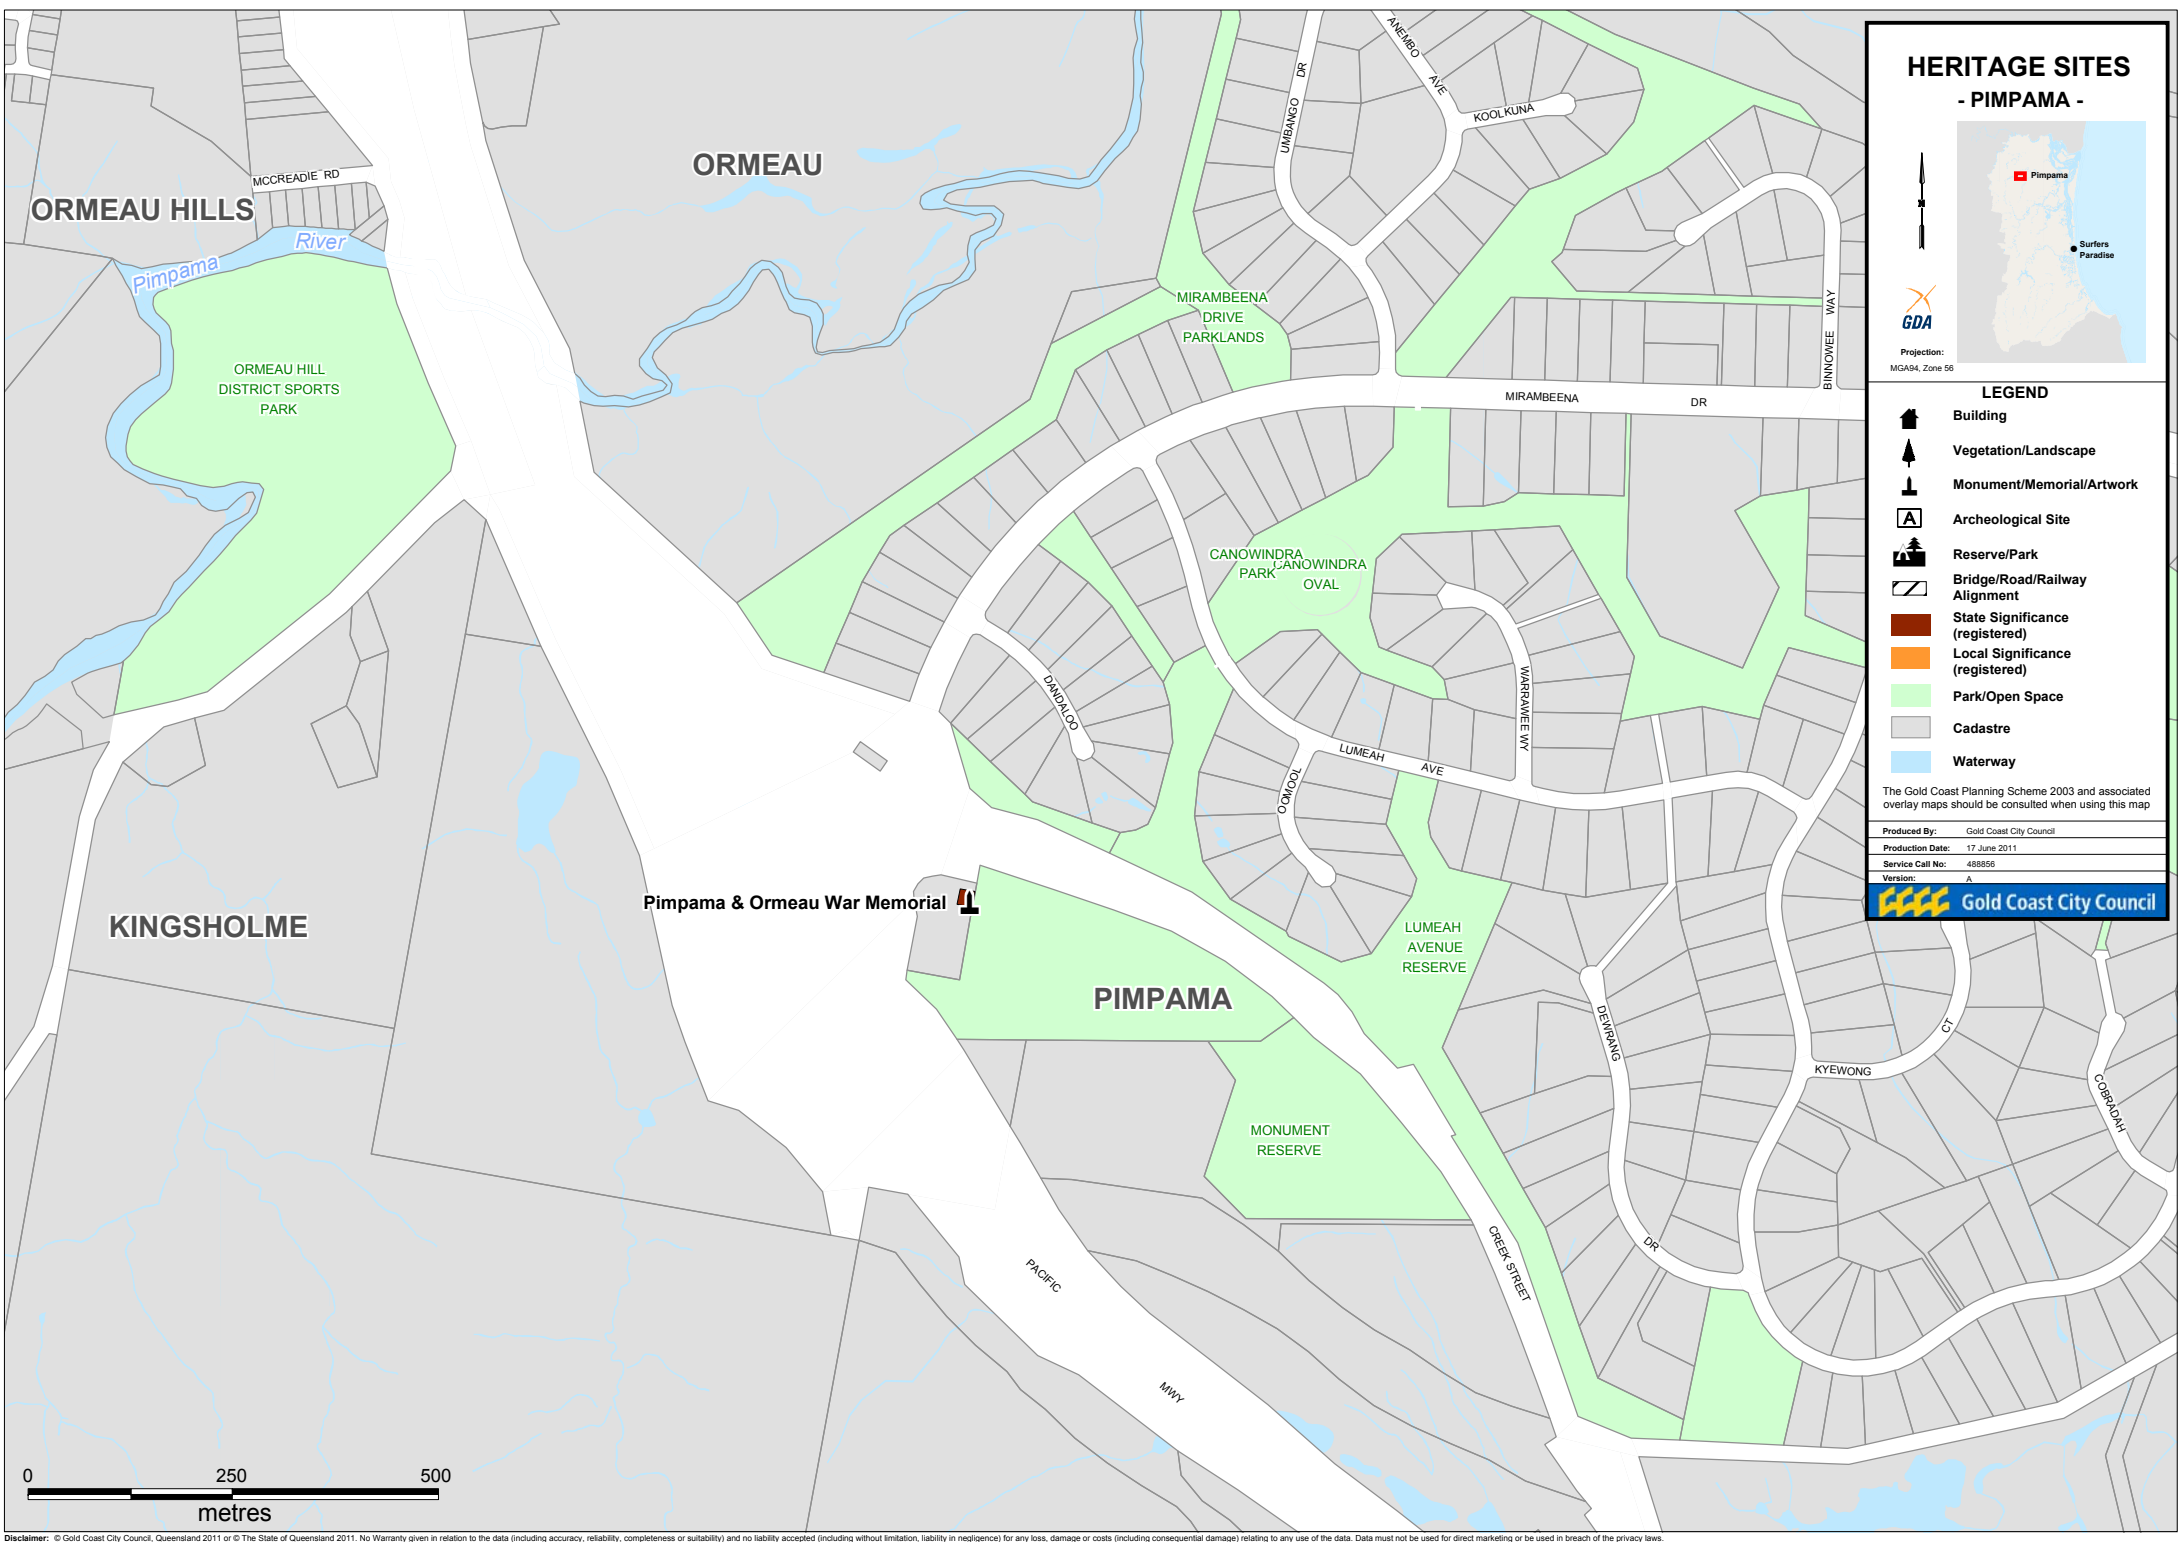

HERITAGE SITES

- PIMPAMA -

Projection:
MGA84, Zone 56

LEGEND

- Building
- Vegetation/Landscape
- Monument/Memorial/Artwork
- Archeological Site
- Reserve/Park
- Bridge/Road/Railway Alignment
- State Significance (registered)
- Local Significance (registered)
- Park/Open Space
- Cadastre
- Waterway

Produced By: Gold Coast City Council
Production Date: 17 June 2011
Service Call No: 48856
Version: A