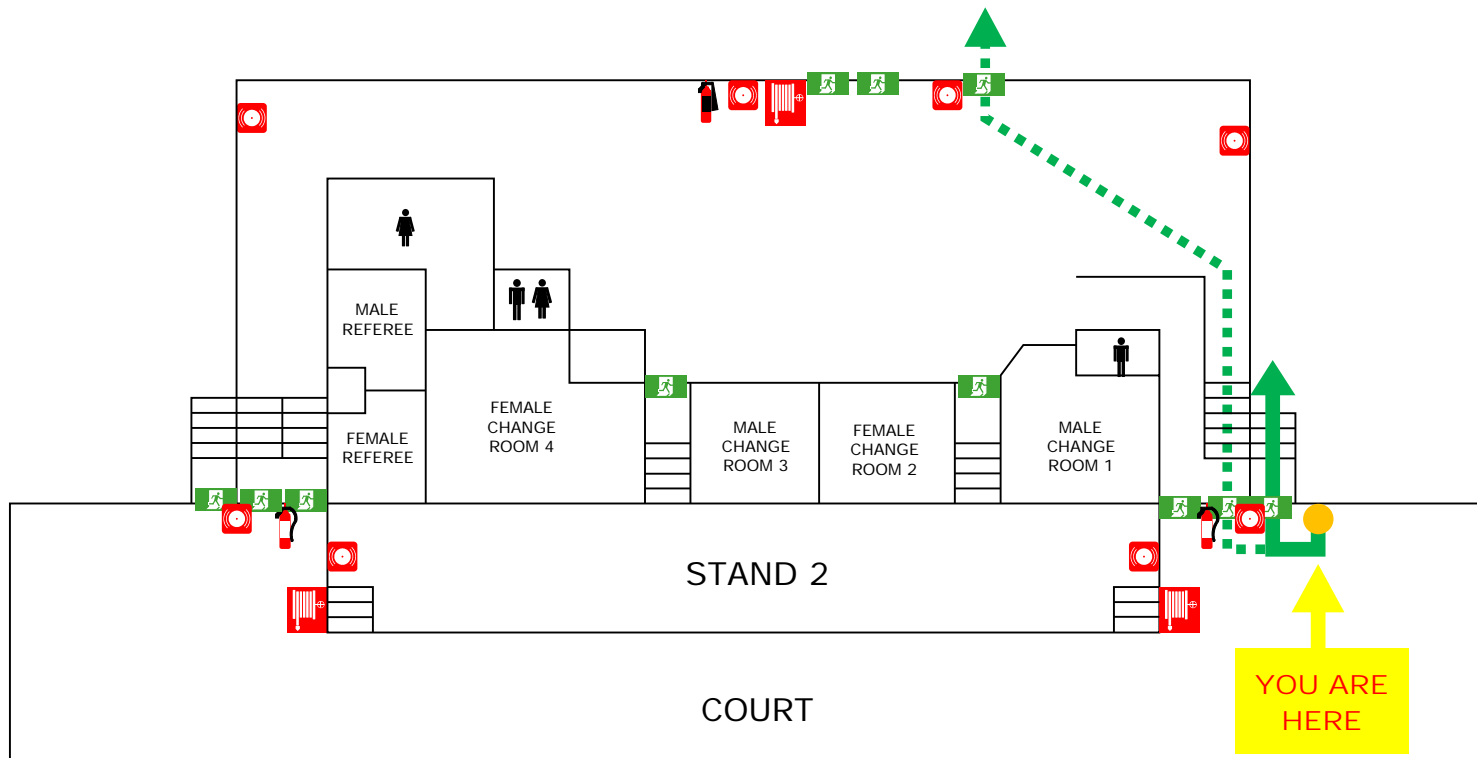

EVACUATION SIGN & DIAGRAM

CARRARA INDOOR SPORTS STADIUM
BROADBEACH NERANG ROAD
CARRARA 4211
QLD

REMEMBER: Be aware of vehicle movement in the car park area and supervise children.

IN CASE OF FIRE

FIRE / EVACUATION PROCEDURES

REMOVE PEOPLE

IF IN DANGER TO THE ASSEMBLY AREA

ALERT THE FIRE SERVICE

BUILDING OCCUPANTS AND MEMBERS OF THE PUBLIC

CONFINE FIRE & SMOKE

CLOSE ALL WINDOWS & DOORS (IF SAFE TO DO SO)

EXTINGUISH

AND CONTROL THE FIRE (IF SAFE TO DO SO)

EVACUATION PROCEDURE

1. Remain calm. Do not panic
2. Leave the building by designated exit or nearest safe exit
3. Proceed to the closest ASSEMBLY AREA (see SITE PLAN), or as directed by Staff / Emergency Services
4. Remain at the ASSEMBLY AREA until otherwise directed by Staff / Emergency Services

SITE PLAN