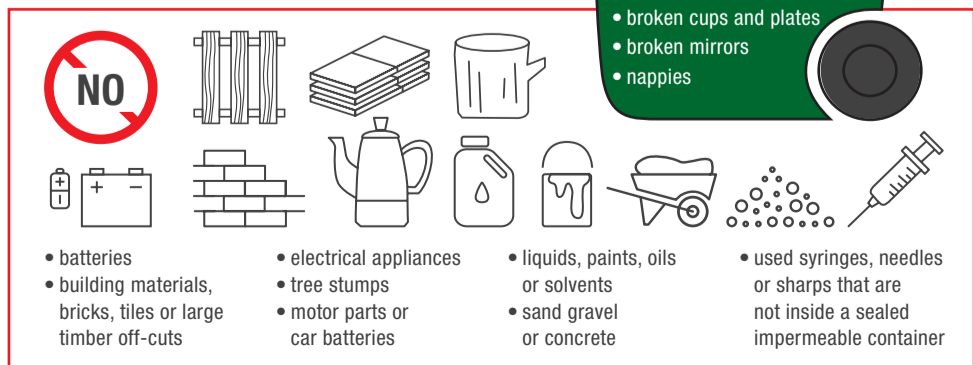

What can I put in my landfill bin?

These bins are for general household waste like plastic bags, broken cups and plates, mirrors and nappies.

New and repaired landfill bins will have a red lid in line with national codes for waste.

Everything you put in this bin will go to landfill.

Unsure how to dispose of something? Visit cityofgoldcoast.com.au/waste