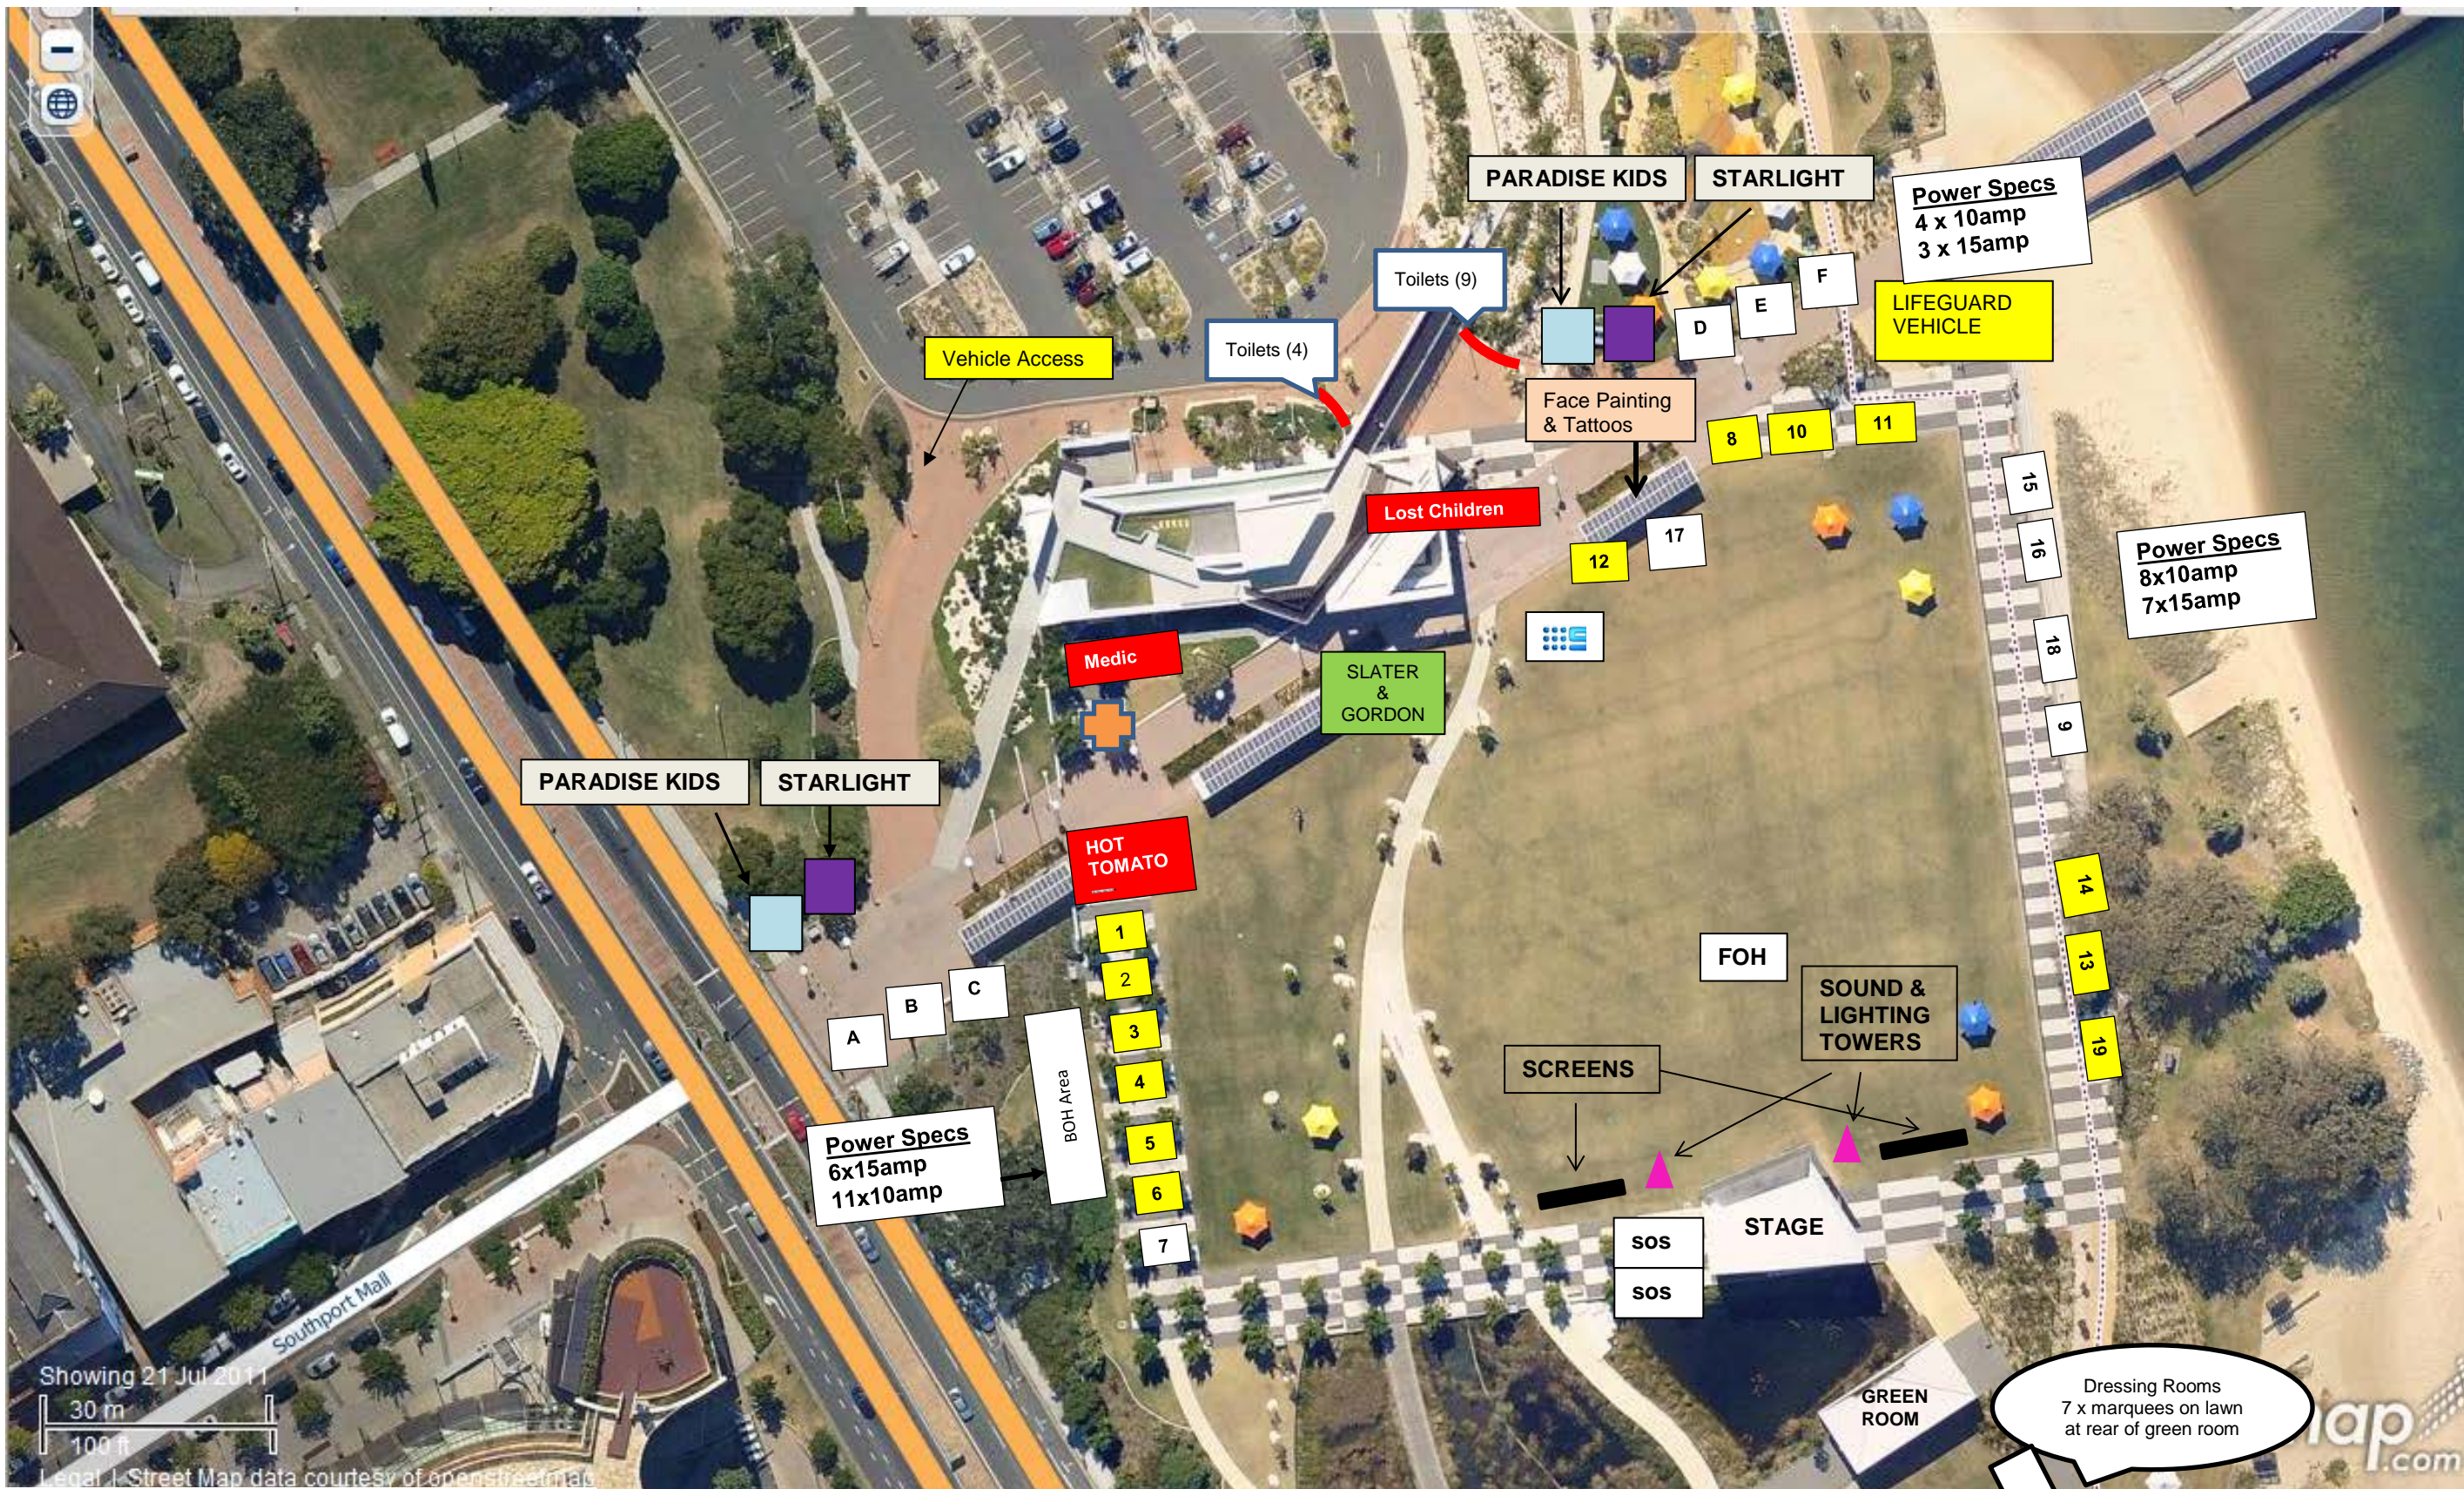

Example Event SITE PLAN

- Key:
- Food Stall
 - Toilets

Dressing Rooms
7 x marquees on lawn
at rear of green room