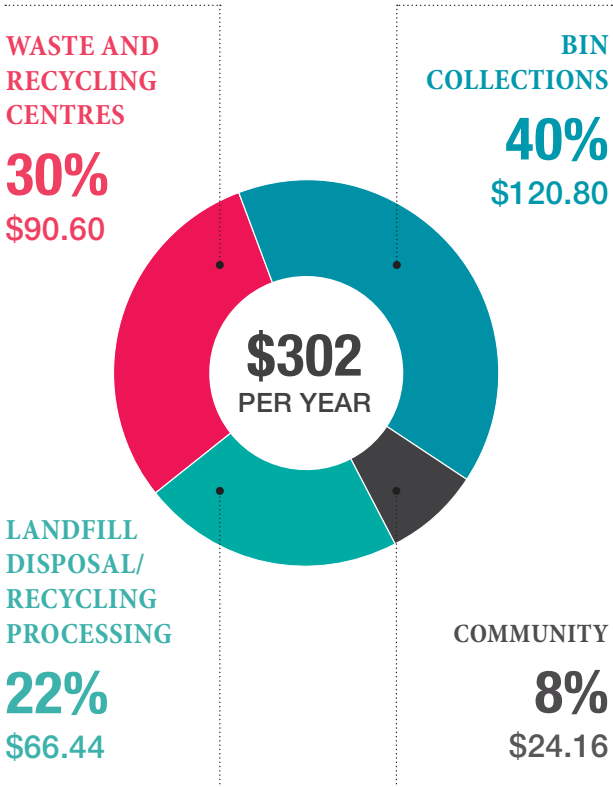

YOU ASKED WHAT YOUR WASTE CHARGE CONTRIBUTES TO:

MY WASTE, MY RESPONSIBILITY

Our recent waste management consultation highlighted residents want better visibility of how the Waste Management Utility Charge is used to provide waste and recycling services and facilities. Thank you for this feedback! The below explains how we use the funds collected through the Waste Management Utility Charge.

WASTE AND RECYCLING CENTRES

This is what you pay for the 12 Waste and Recycling Centres across the city.

BIN COLLECTIONS

This is what you pay for household waste and recycling bins and collections.

COMMUNITY