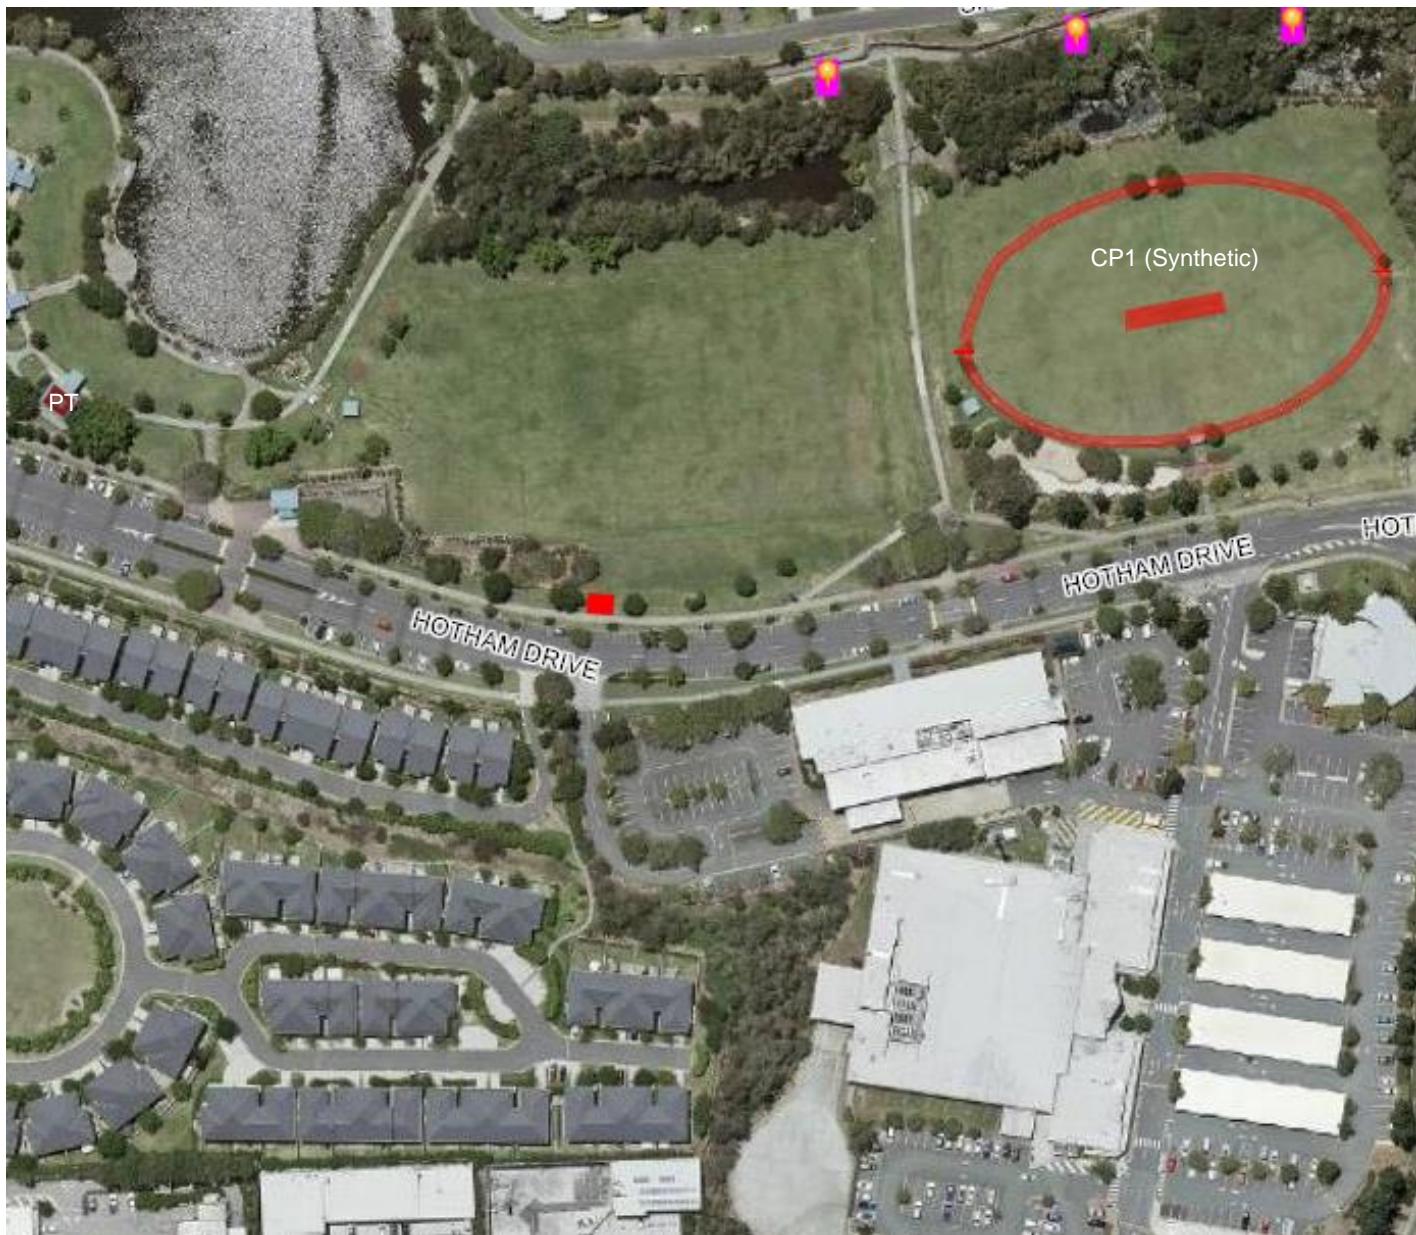

# PACIFIC PINES CENTRAL PARK 1 HOTHAM DRIVE, PACIFIC PINES PN296196 (Map Ref: 27 C1)

Division 5

CITY OF  
**GOLDCOAST™**

## LEGEND

CP = Cricket Pitch  
PT = Public Toilets

 Light  Gate

Regular clubs:  
Helensvale Pacific Pines Cricket Club

# PACIFIC PINES CENTRAL PARK 1 HOTHAM DRIVE, PACIFIC PINES

PN296196 (Map Ref: 27 C1)

Division 5

CITY OF  
**GOLDCOAST.**