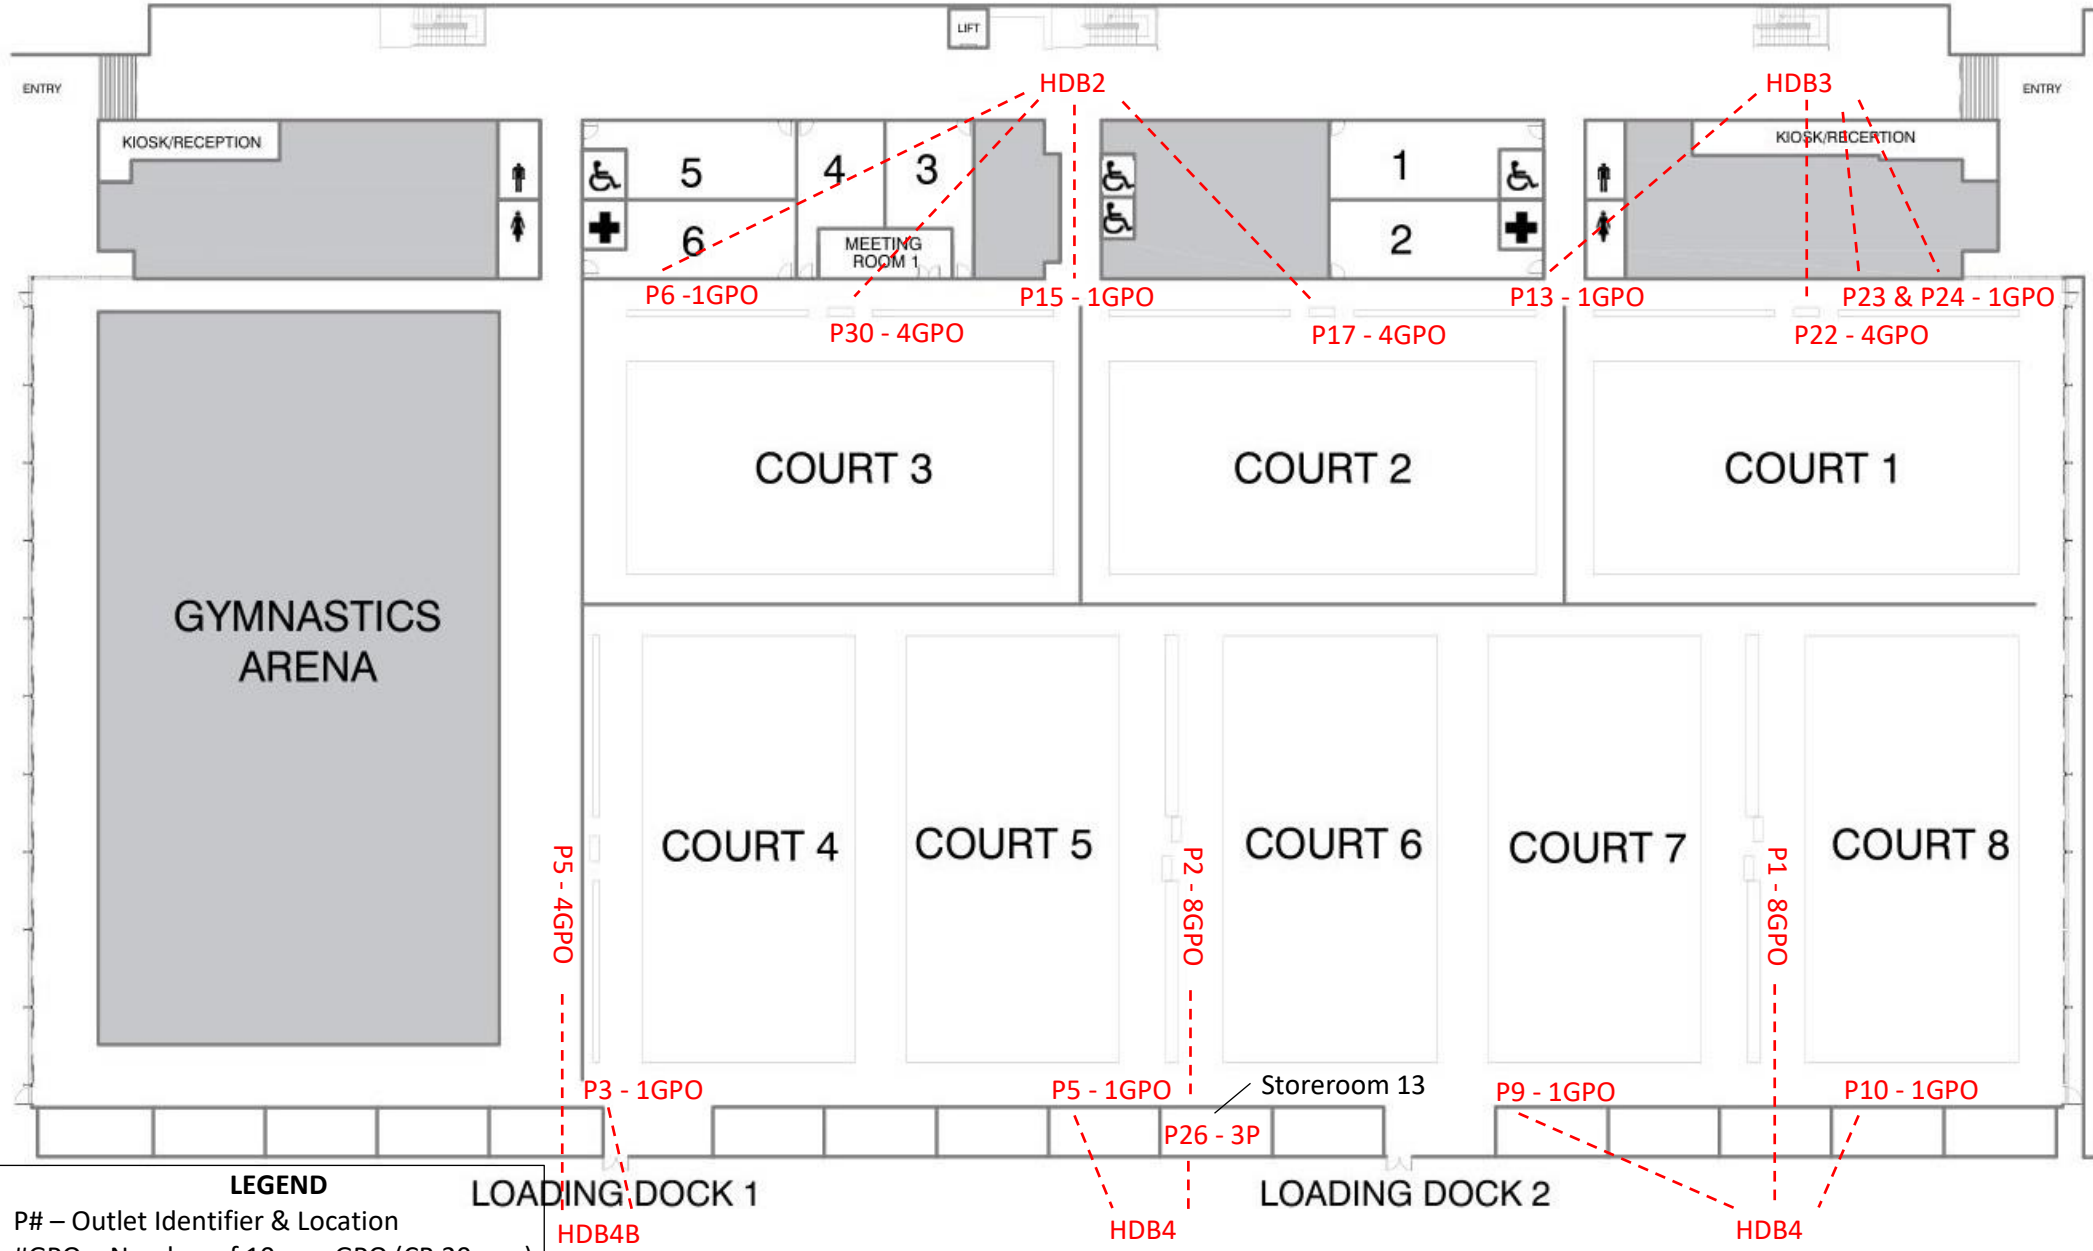

Coomera Indoor Sports Centre – GPO, 3 Phase & DB Identifiers

LEGEND
 P# – Outlet Identifier & Location
 #GPO – Number of 10amp GPO (CB 20amp)
 HDB# – Distribution Board Identifier
 3P – 3phase 415V – 5pin Outlet (CB 20amp)