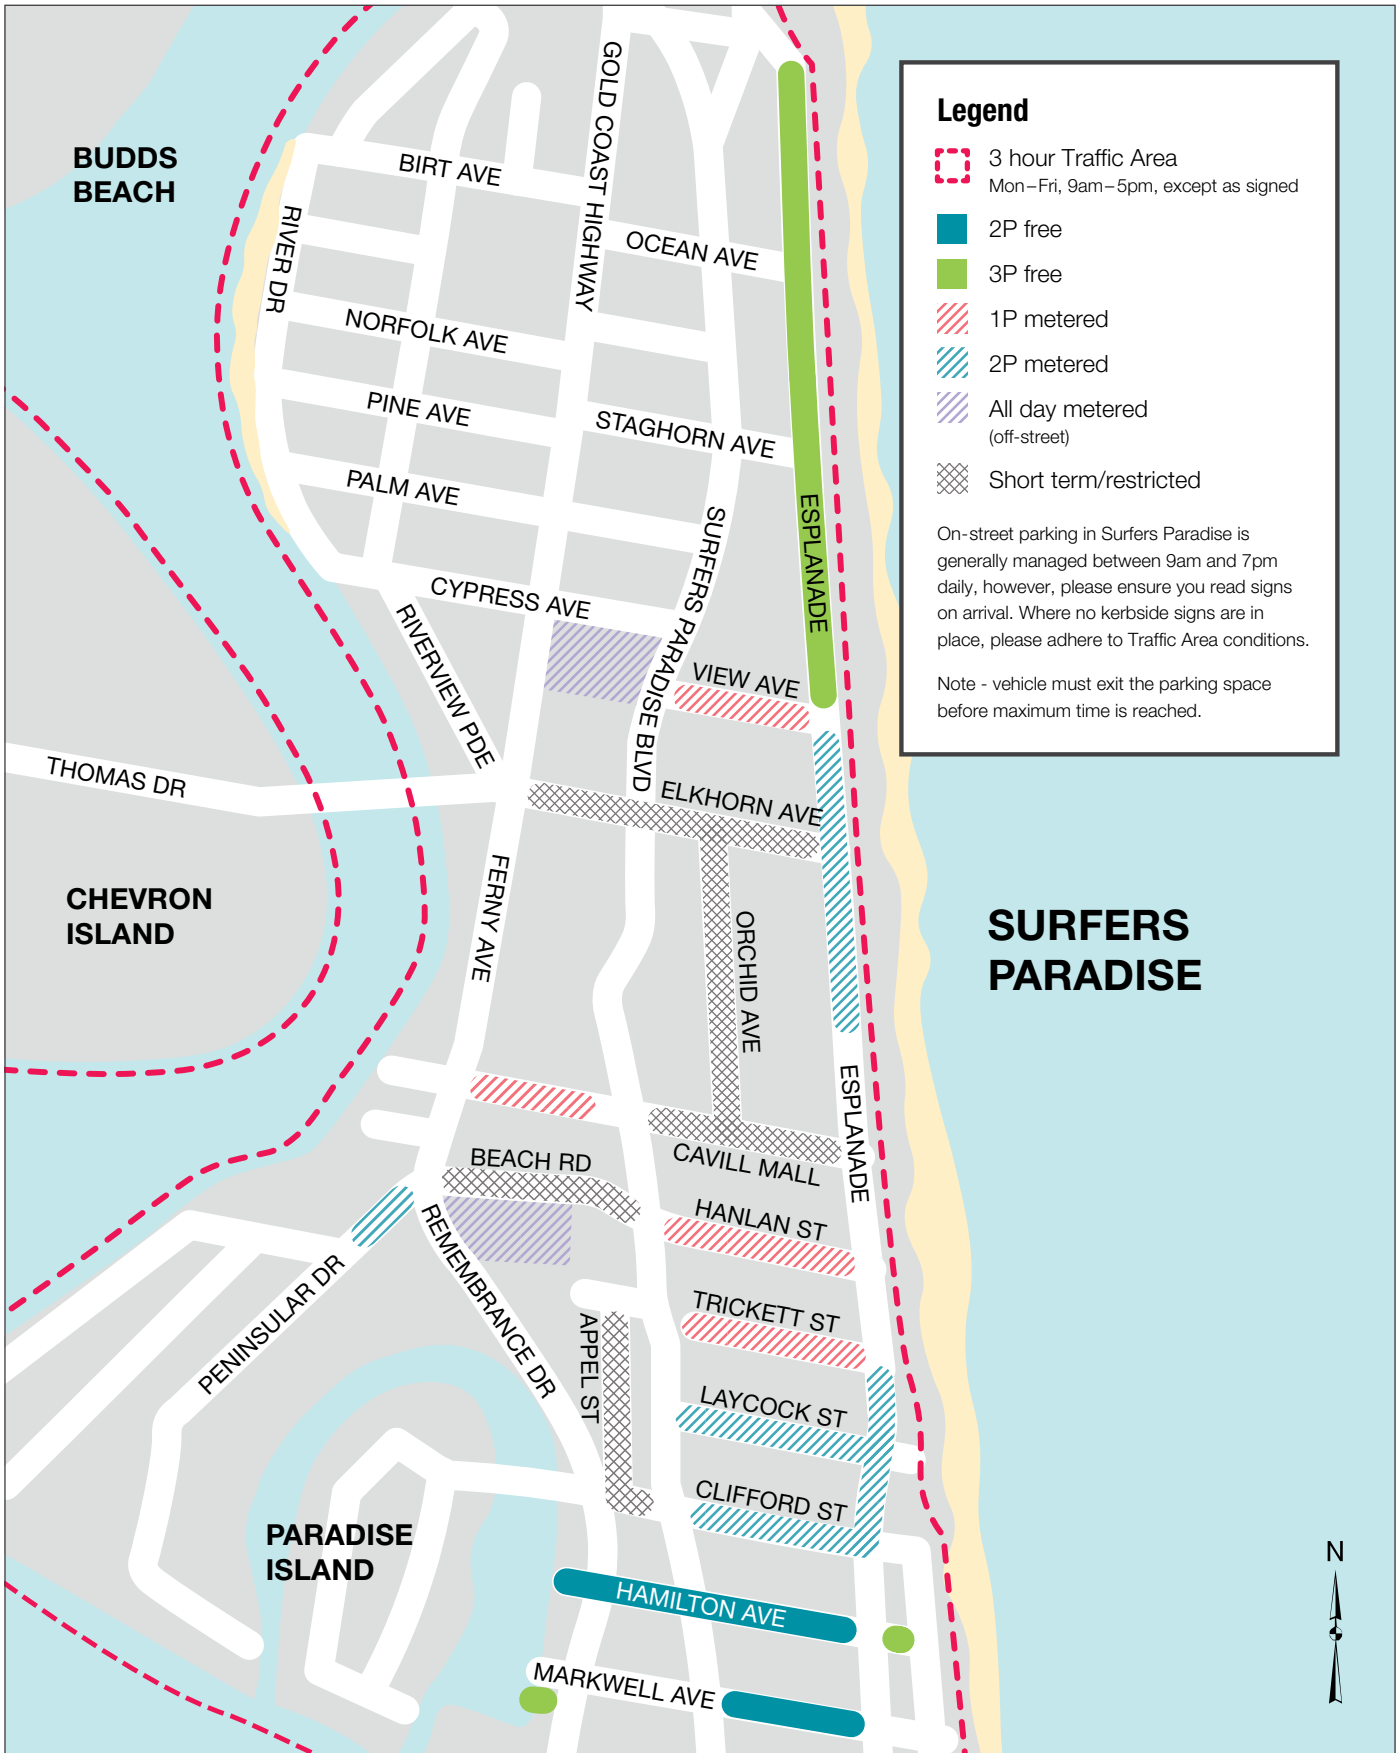

Surfers Paradise parking

Legend

- 3 hour Traffic Area
Mon-Fri, 9am-5pm, except as signed
- 2P free
- 3P free
- 1P metered
- 2P metered
- All day metered (off-street)
- Short term/restricted

On-street parking in Surfers Paradise is generally managed between 9am and 7pm daily, however, please ensure you read signs on arrival. Where no kerbside signs are in place, please adhere to Traffic Area conditions.

Note - vehicle must exit the parking space before maximum time is reached.