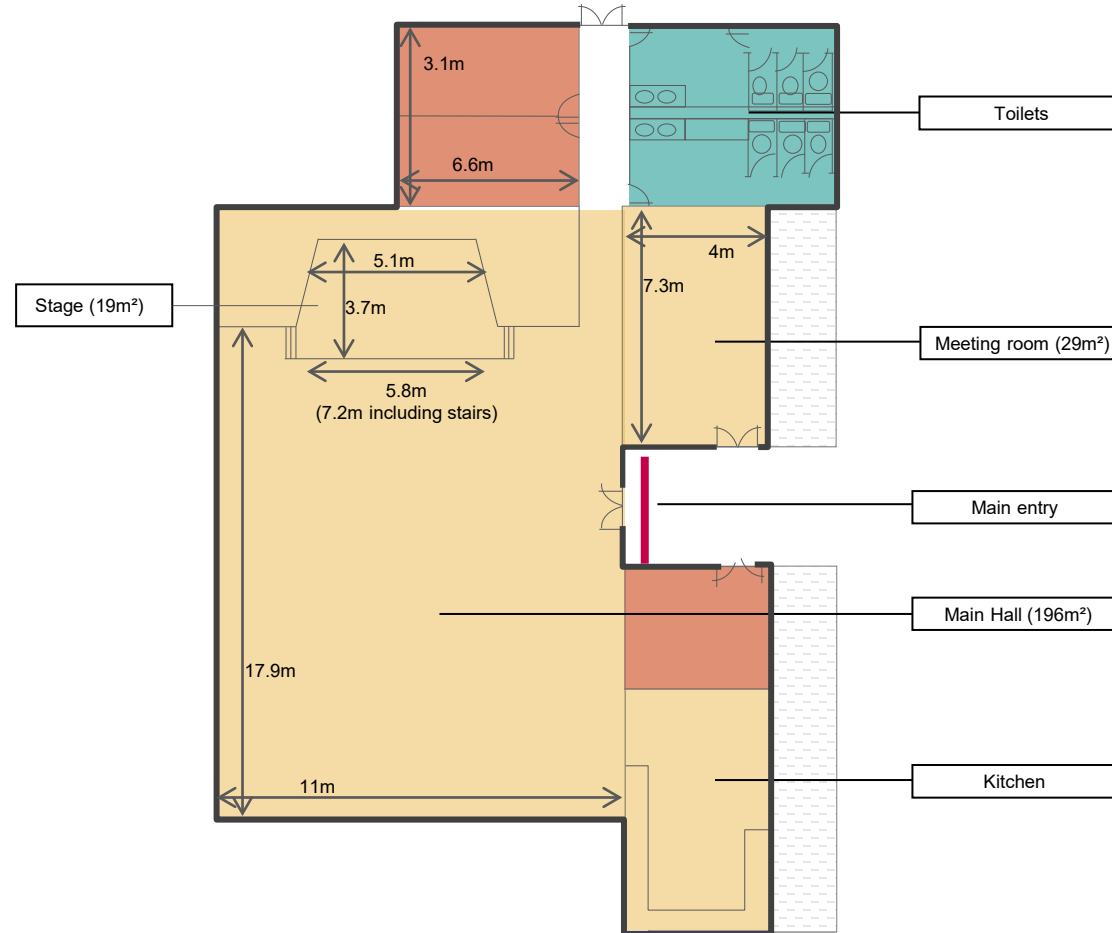

Paradise Point Community Centres

Paradise Point Community Centre – large hall

Key

-  Hireable area
-  Toilets
-  Main entry to building
-  Store area not for general access

Paradise Point Community Centre – small hall

Key

-  Hireable area
-  Toilets
-  Main entry to building
-  Store area not for general access

Paradise Point Community Centres

Main hall – large hall

Kitchen – large hall

Main hall – small hall

Kitchen – small hall