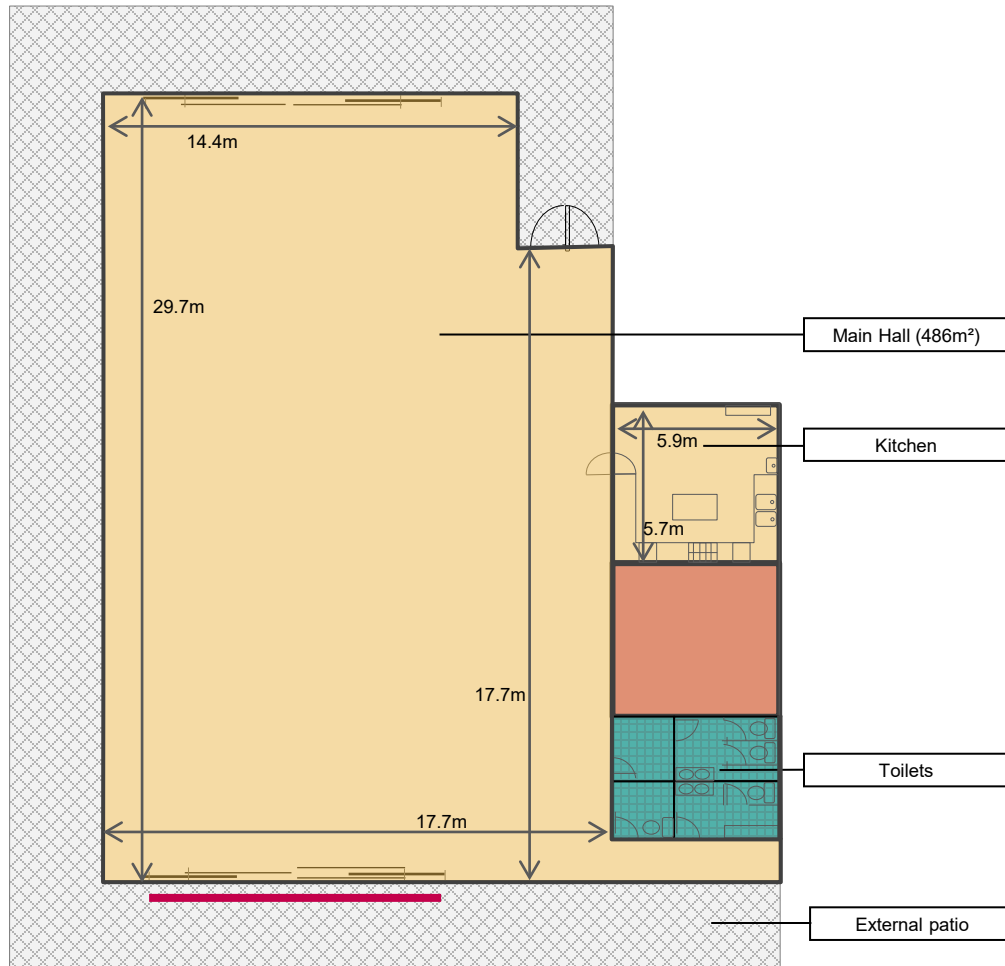

Paradise Point Community Centres

Paradise Point Community Centre – large hall

Key

-  Hireable area
-  Toilets
-  Main entry to building
-  Store area not for general access

Paradise Point Community Centre – small hall

Key

-  Hireable area
-  Toilets
-  Main entry to building
-  Store area not for general access

Paradise Point Community Centres

Main hall – large hall

Kitchen – large hall

Main hall – small hall

Kitchen – small hall