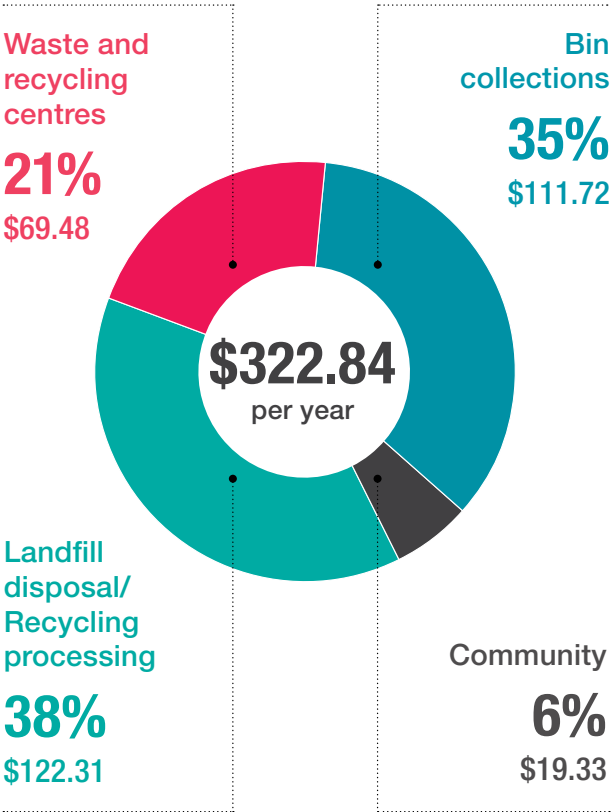

You asked what your waste charge contributes to:

MY WASTE, MY RESPONSIBILITY

Our recent waste management consultation highlighted residents want better visibility of how the Waste Management Utility Charge is used to provide waste and recycling services and facilities. Thank you for this feedback! The below explains how we use the funds collected through the Waste Management Utility Charge.

Waste and recycling centres

This is what you pay for the 12 Waste and Recycling Centres across the city.

Bin collections

This is what you pay for household waste and recycling bins and collections.

Community

This is what you pay for whole community services such as public park waste and recycling bins and the on-demand bulky kerbside collection.

Landfill disposal / Recycling processing

This is what you pay for disposal of waste to landfill and recycling processing.